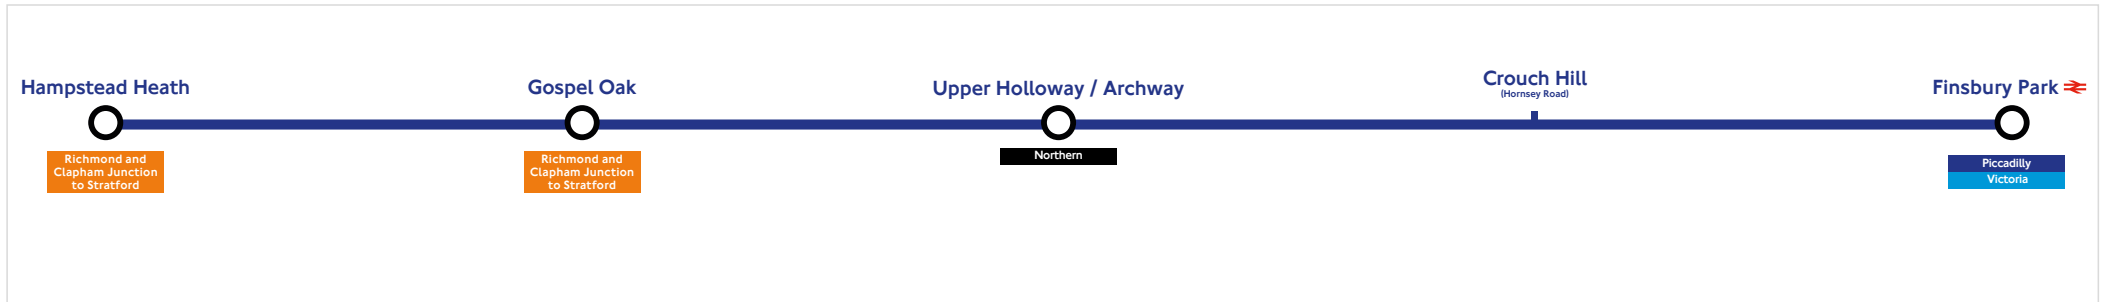

Gospel Oak to Barking route: Supplementary bus service J

Supplementary buses are running on parts of this route, due to a reduced train service.

Key to symbols

○ Interchange stations 🚆 National Rail

Mondays to Fridays