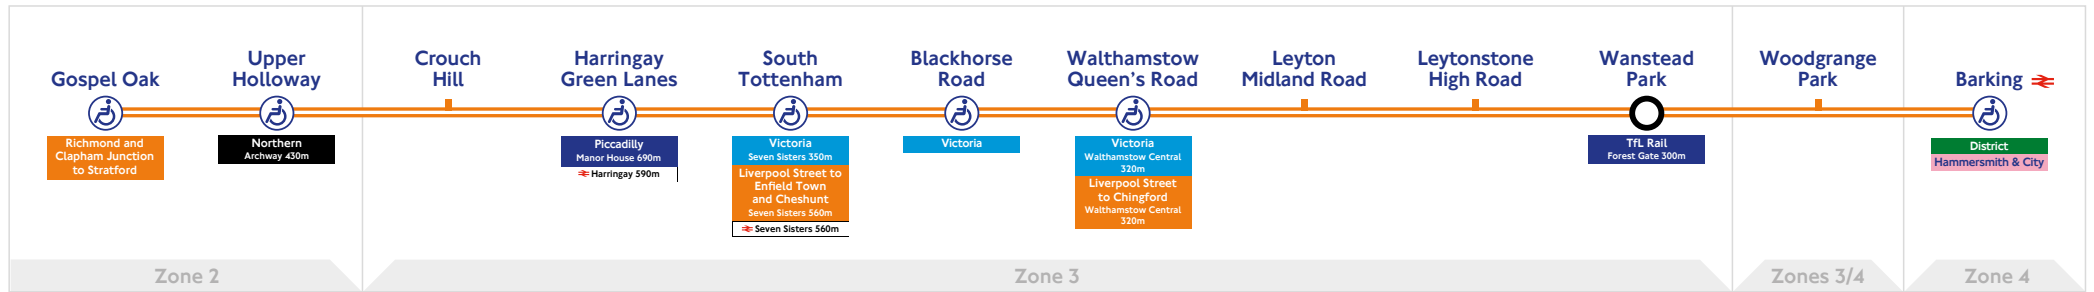

Gospel Oak to Barking route

Key to symbols

- Interchange stations
- Step-free access from street to platform
- National Rail

Engineering work and public holidays

To carry out improvements and maintenance, some parts of the network are closed at weekends. For more information, including alternative travel arrangements, please check your travel at tfl.gov.uk, follow us on Twitter [@LDNOverground](https://twitter.com/LDNOverground) or see posters at stations.

Note: All trains on this route have four cars.

A temporary timetable is in place until further notice, due to a lack of available trains.

For more information visit tfl.gov.uk/gospel-oak-barking-trains

Westbound towards Gospel Oak (Temporary timetable)

Note: All trains on this route have four cars.

A temporary timetable is in place until further notice, due to a lack of available trains.

For more information visit tfl.gov.uk/gospel-oak-barking-trains