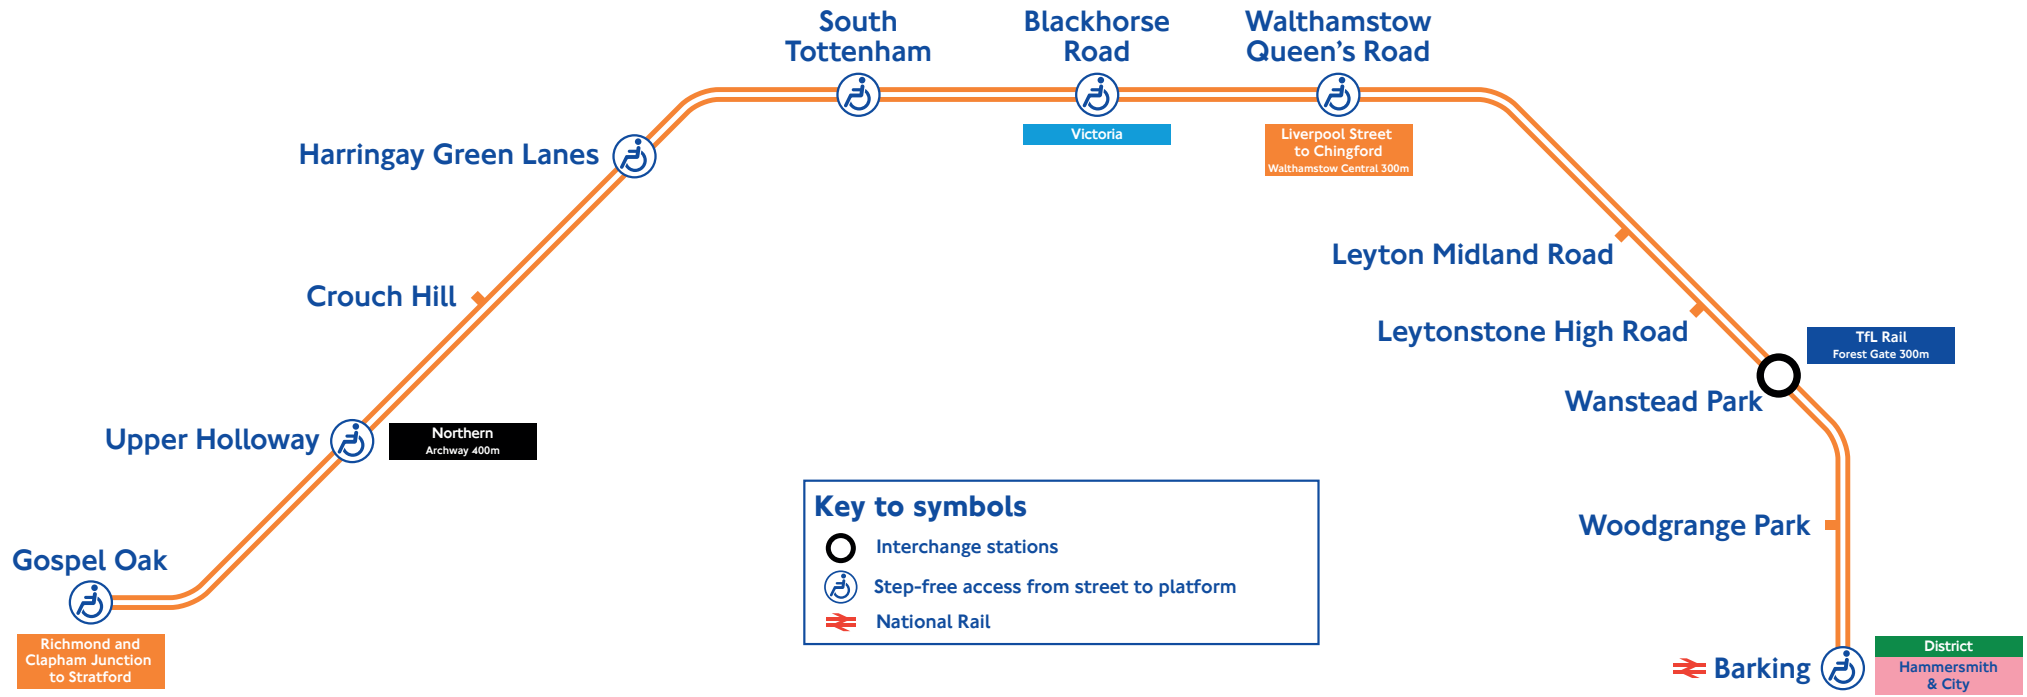

Gospel Oak to Barking route