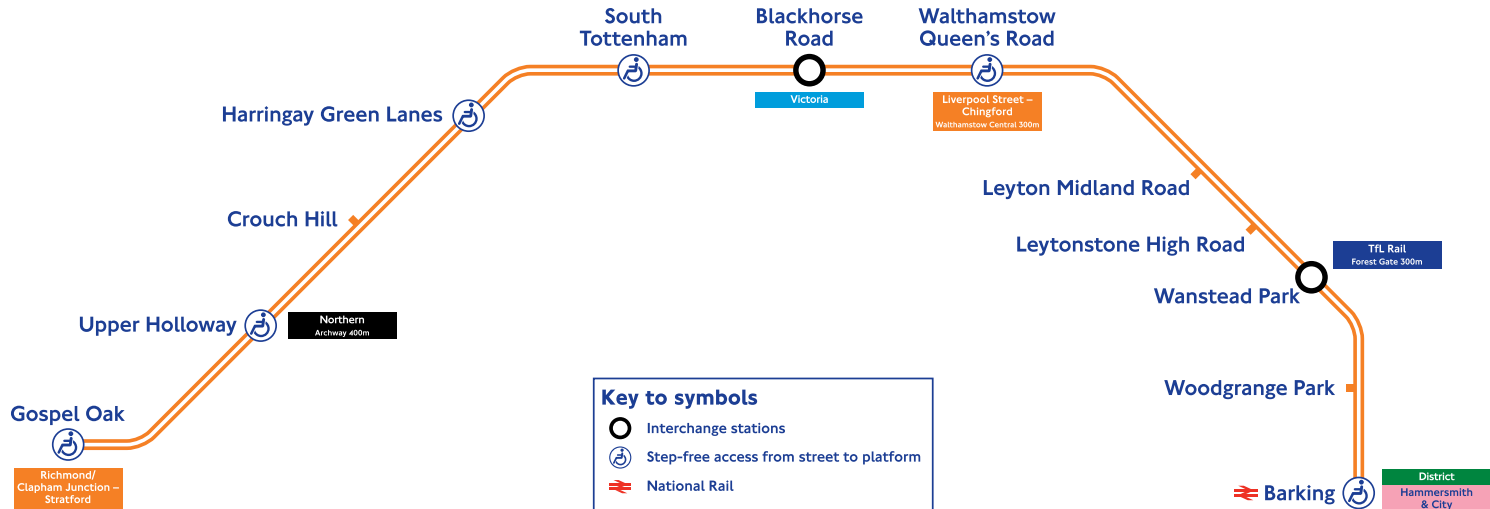

Gospel Oak to Barking