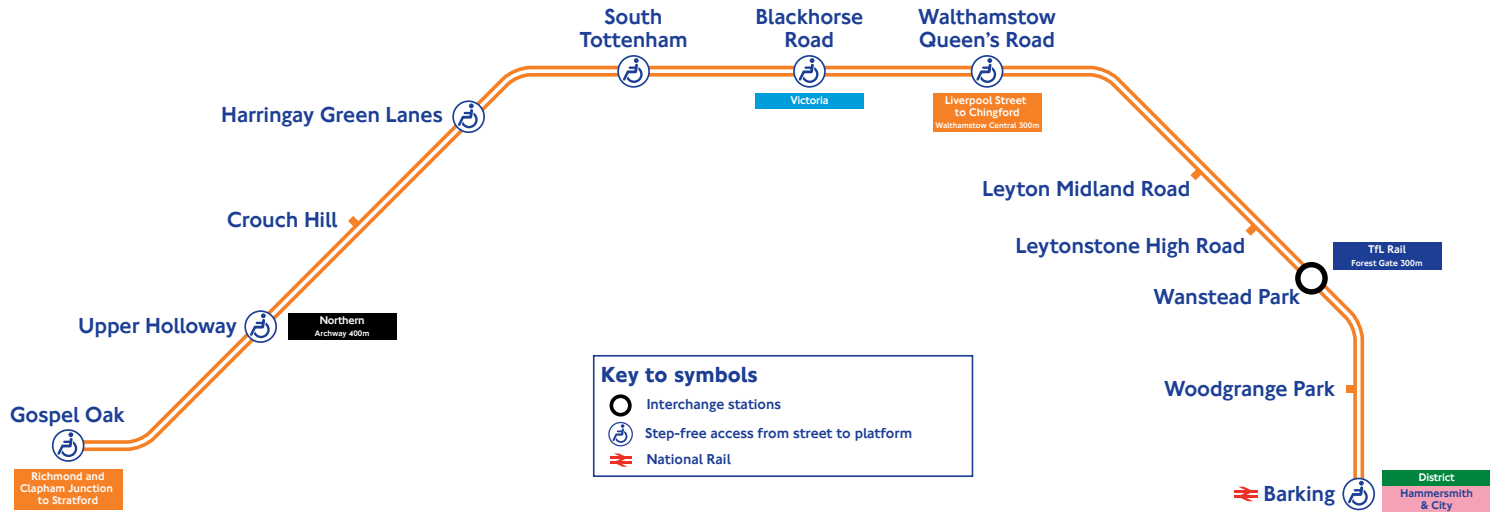

Gospel Oak to Barking route