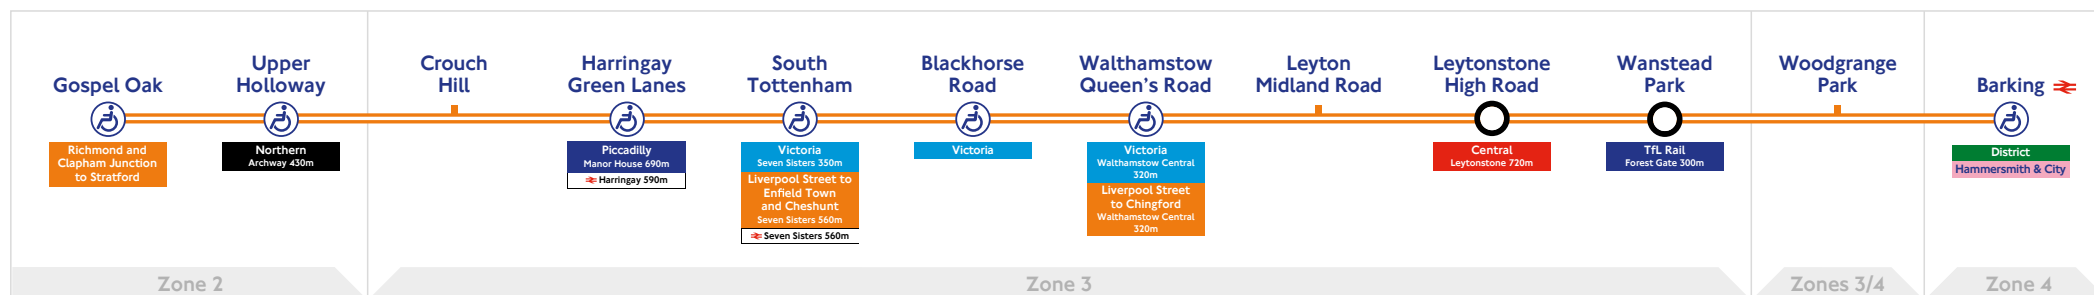

Gospel Oak to Barking route

Key to symbols

- Interchange stations
- Step-free access from street to platform
- National Rail

Engineering work and public holidays

To carry out improvements and maintenance, some parts of the network are closed at weekends. For more information, including alternative travel arrangements, please check your travel at tfl.gov.uk or see posters at stations.