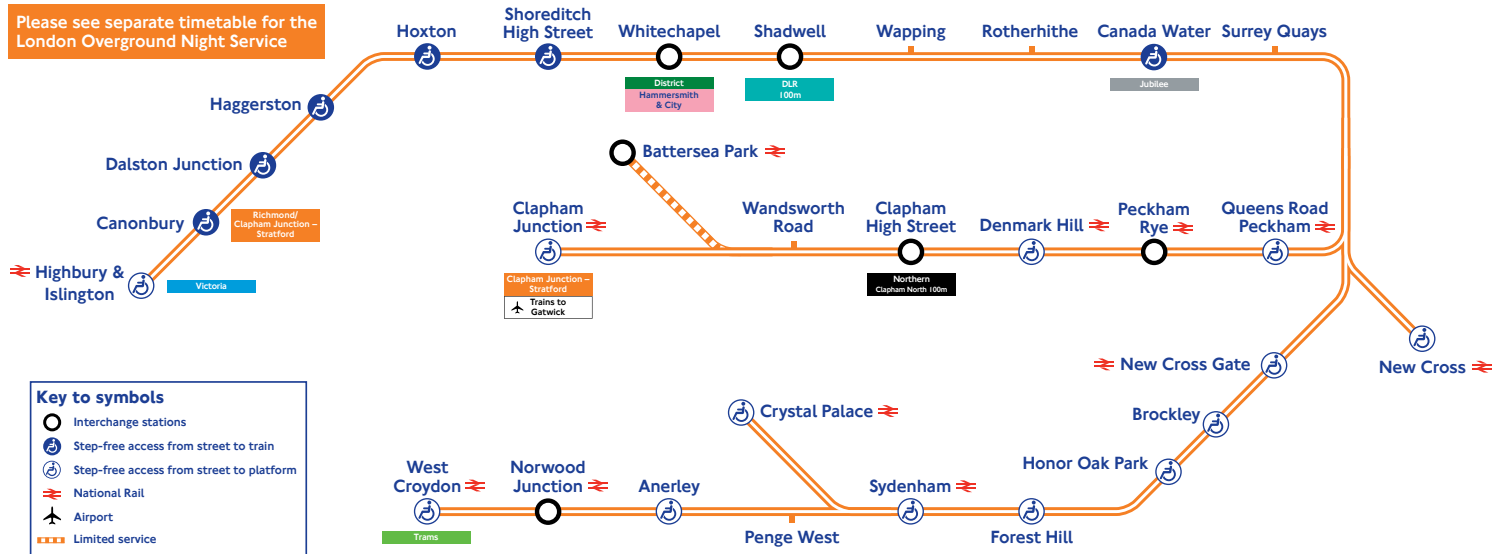

Highbury & Islington to West Croydon and Clapham Junction

Please see separate timetable for the London Overground Night Service

Key to notes (refer to tables on pages 3 to 21)

- SE Southeastern services also call at these stations. Please see Southeastern publicity for more details
- SN Southern services also call at these stations. Please see Southern publicity for more details
- TL Thameslink services also call at these stations. Please see Thameslink publicity for more details