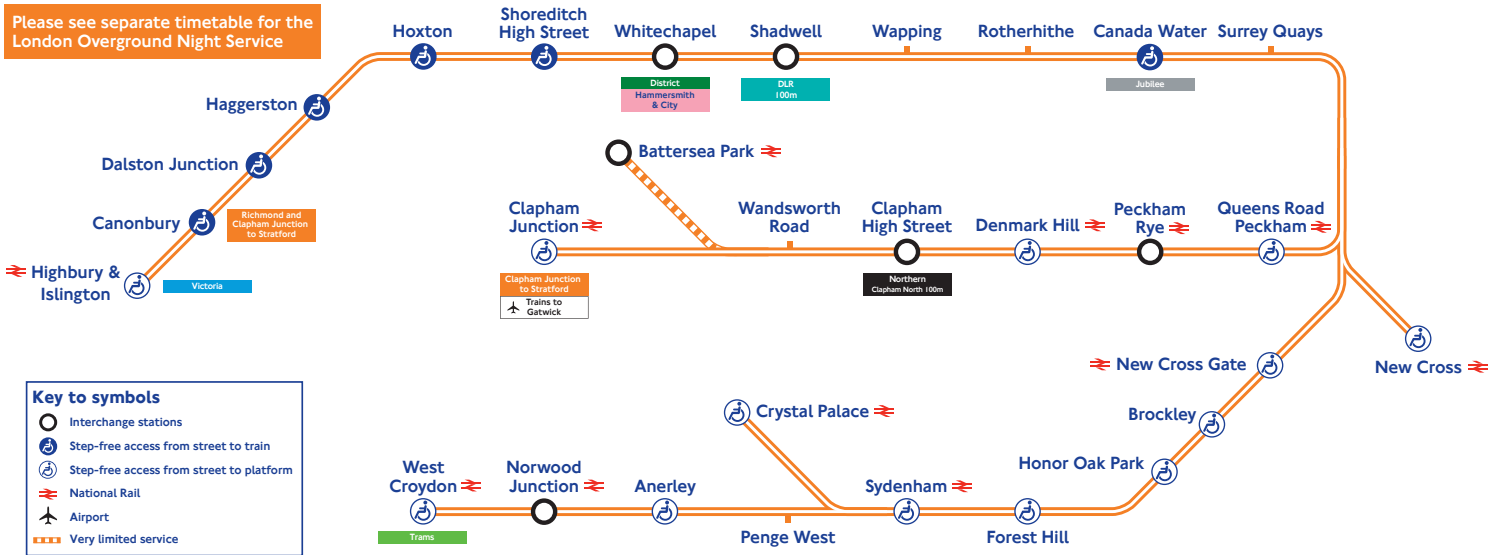

Highbury & Islington to New Cross, Clapham Junction, Crystal Palace and West Croydon route

Key to notes (refer to tables on pages 3 to 15)

- SE Southeastern services also call at these stations. Please see Southeastern publicity for more details
- SN Southern services also call at these stations. Please see Southern publicity for more details
- TL Thameslink services also call at these stations. Please see Thameslink publicity for more details

Key to notes – see page 2

Valid from Sunday 20 May until Saturday 8 December 2018

Northbound towards Highbury & Islington

Sundays

West Croydon	SN	1257				1312				1327
Norwood Junction	SN	1302				1317				1332
Anerley	SN	1305				1320				1335
Penge West	SN	1307				1322				1337
Crystal Palace	SN				1316				1331	
Sydenham	SN	1309			1320	1324			1335	1339
Forest Hill	SN	1312			1322	1327			1337	1342
Honor Oak Park	SN	1314			1325	1329			1340	1344
Brockley	SN	1317			1327	1332			1342	1347
New Cross Gate	SN	1319			1329	1334			1344	1349
Battersea Park										
Clapham Junction		1302				1317				
Wandsworth Road		1308				1323				
Clapham High Street		1310				1325				
Denmark Hill	TL SE	1315				1330				
Peckham Rye	TL SE SN	1317				1332				
Queens Road Peckham	SN	1319				1334				
New Cross			1325				1340			
Surrey Quays		1322	1326	1329	1333	1337	1341	1344	1348	1352
Canada Water		1324	1328	1331	1335	1339	1343	1346	1350	1354
Rotherhithe		1326	1329	1333	1336	1341	1344	1348	1351	1356
Wapping		1327	1331	1334	1338	1342	1346	1349	1353	1357
Shadwell		1329	1333	1336	1340	1344	1348	1351	1355	1359
Whitechapel		1332	1335	1339	1342	1347	1350	1354	1357	1402
Shoreditch High Street		1334	1337	1341	1344	1349	1352	1356	1359	1404
Hoxton		1336	1339	1343	1346	1351	1354	1358	1401	1406
Haggerston		1338	1341	1345	1348	1353	1356	1400	1403	1408
Dalston Junction		1342	1344	1347	1351	1357	1359	1402	1406	1412
Canonbury			1346		1353		1401		1408	
Highbury & Islington			1352		1359		1407		1414	