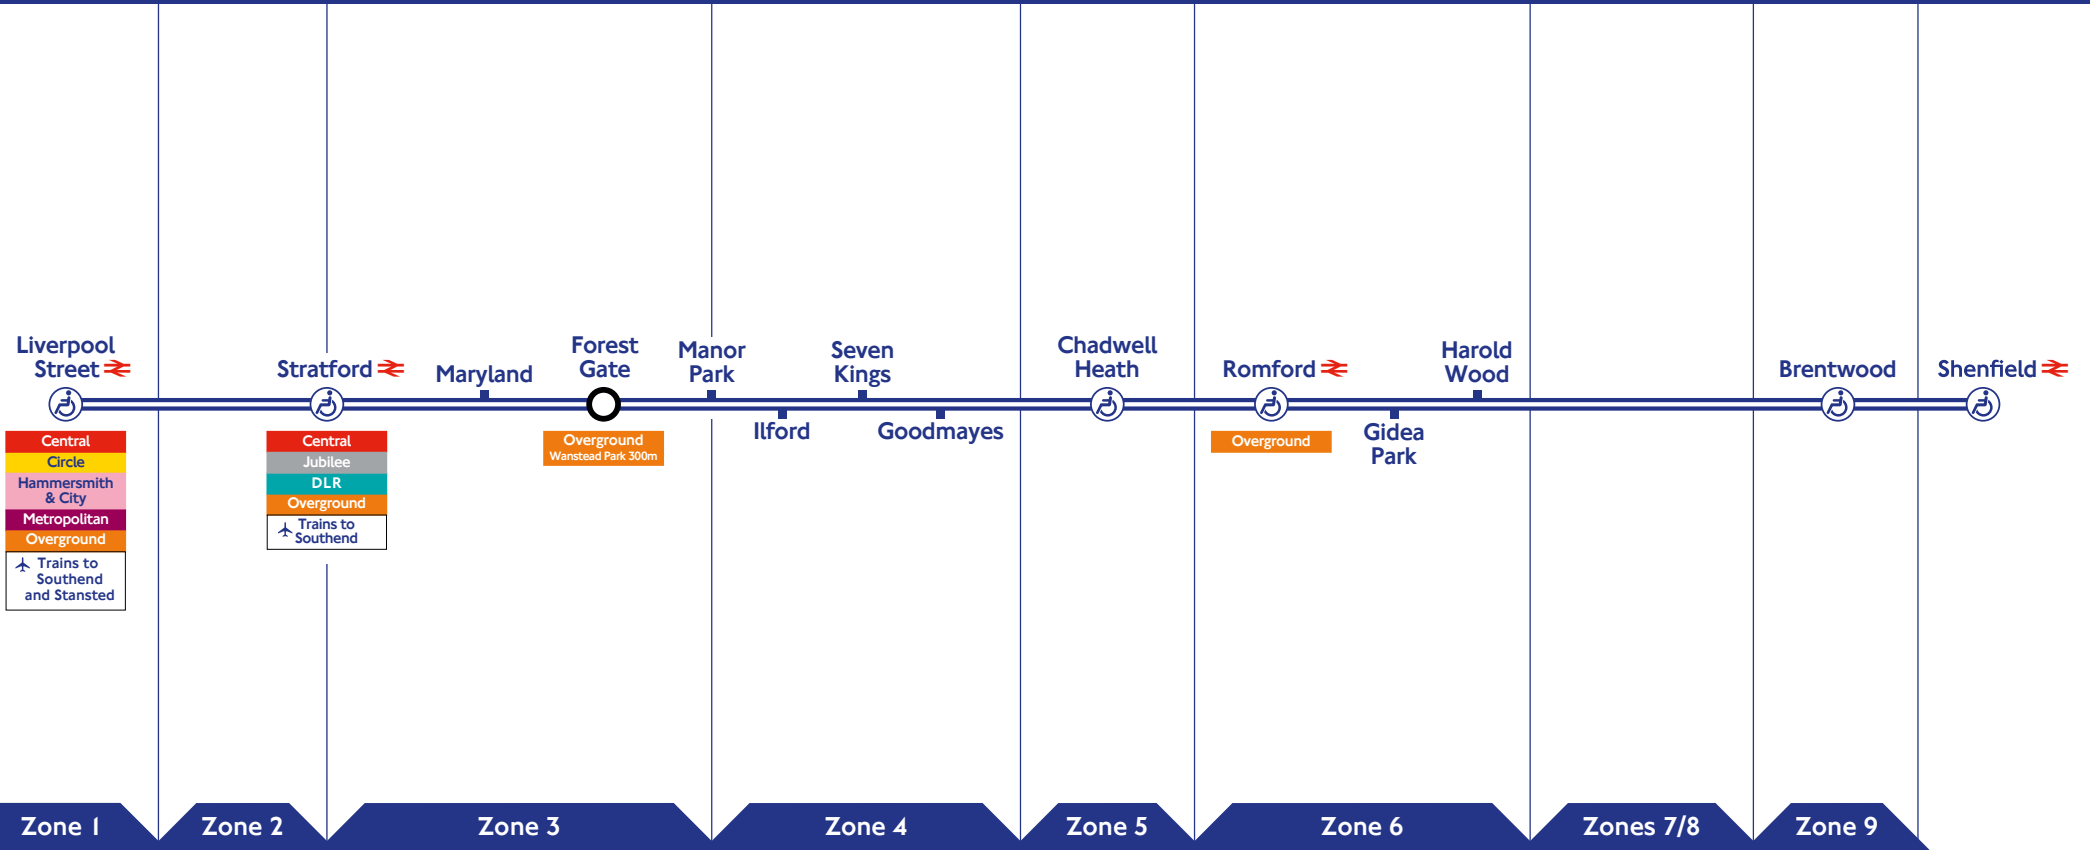

# Liverpool Street to Shenfield

Valid from Sunday 19 May until Saturday 14 December 2019

# Liverpool Street to Shenfield

All services shown are operated by TfL Rail