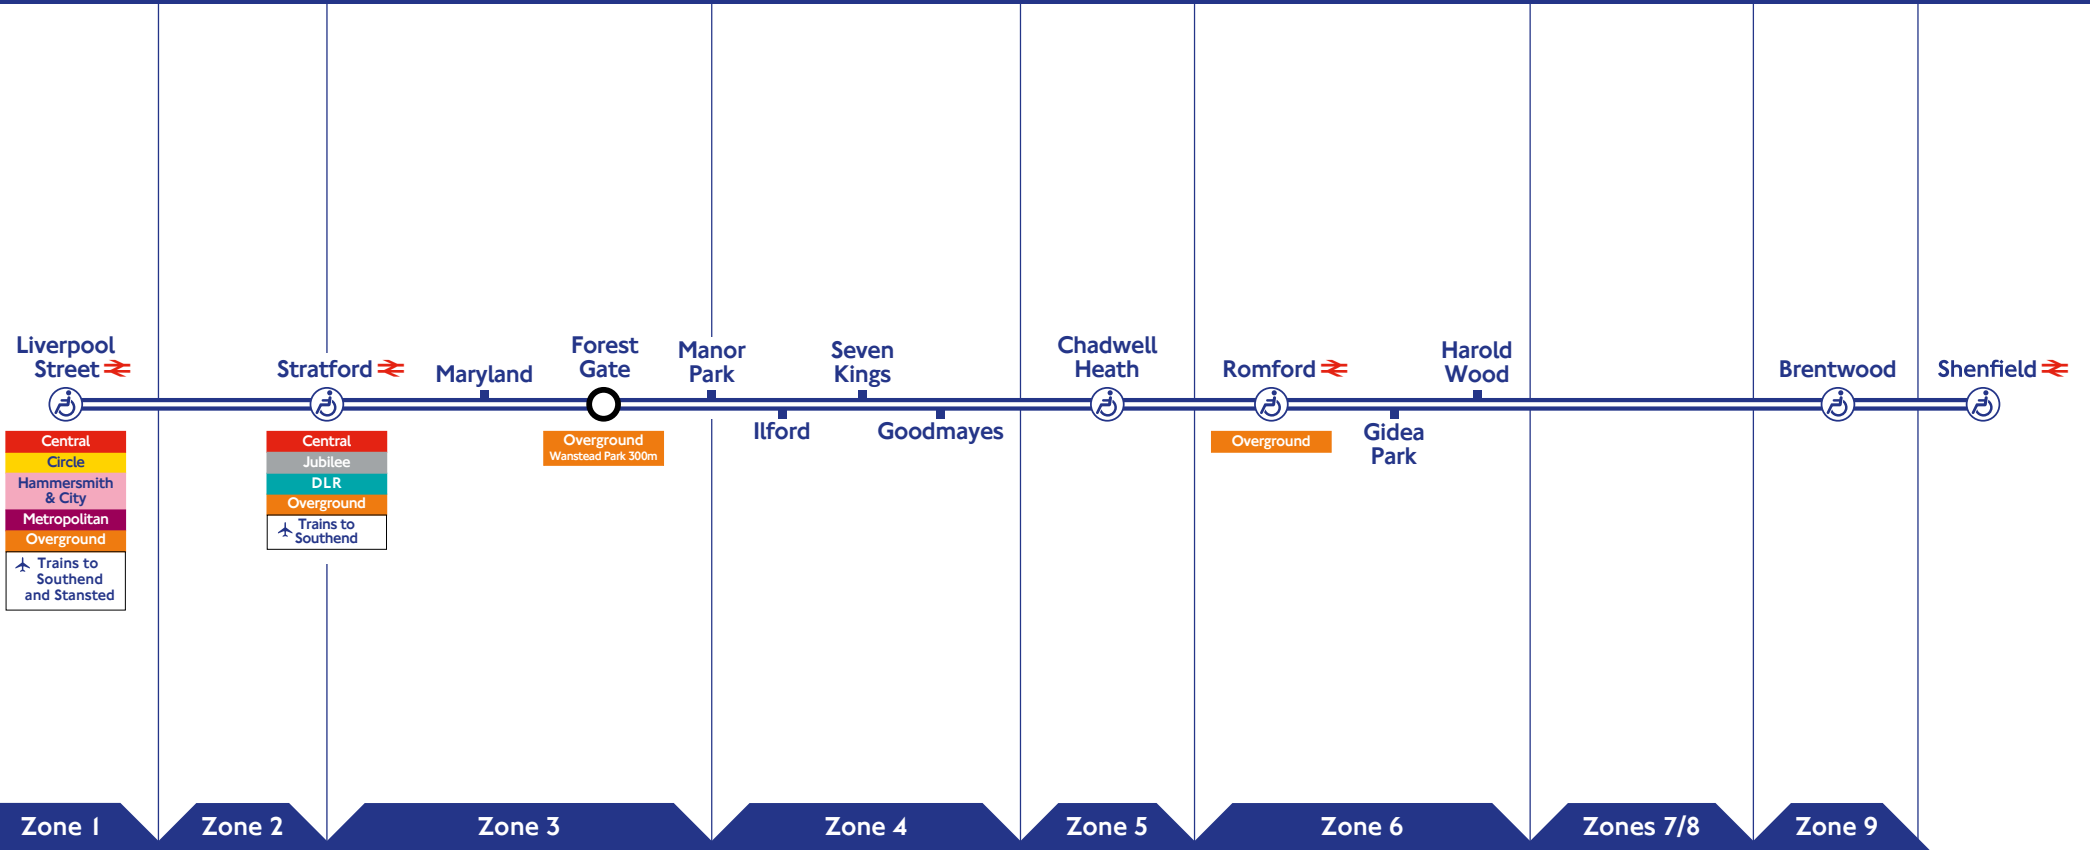

Liverpool Street to Shenfield

Valid from Sunday 9 December 2018 until Saturday 18 May 2019

Service delay refunds

If you've been delayed on a TfL Rail journey, you may be able to claim for a service delay refund.

Key to symbols

-  Interchange stations
-  Step-free access from street to platform
-  Step-free access from street to train
-  National Rail
-  Airport

Liverpool Street to Shenfield

All services shown are operated by TfL Rail

Liverpool Street to Shenfield

All services shown are operated by TfL Rail

Mondays to Fridays

Liverpool Street	1650	1657	1700	1707	1710	1717	1720	1727	1730	1736	1739	1742	1746	1749	1752	1756	1800	1804	1808	1812	1816	1820	1824
Stratford	1657	1704	1707	1714	1717	1724	1727	1734	1737	1743	1746	1749	1753	1756	1759	1803	1807	1811	1815	1819	1824	1827	1831
Maryland	1659		1709		1719		1729		1739	1745			1755			1805		1813		1821		1829	
Forest Gate	1701		1711		1721		1731		1741			1752			1802		1810		1818		1827		1834
Manor Park	1703		1713		1723		1733		1743		1750			1800		1808		1816		1824		1832	
Ilford	1706	1710	1716	1720	1726	1730	1736	1740	1746	1750	1753	1756	1800	1803	1806	1811	1814	1819	1822	1827	1831	1835	1838
Seven Kings		1712		1722		1732		1742		1752	1756	1759	1802	1806	1809	1814	1817	1822	1825	1830	1834	1838	1841
Goodmayes		1714		1724		1734		1744		1754	1758	1801	1804	1808	1811	1816	1819	1824	1827	1832	1836	1840	1843
Chadwell Heath	1710	1716	1720	1726	1730	1736	1740	1746	1750	1756	1800	1803	1806	1810	1813	1818	1821	1826	1829	1834	1838	1842	1845
Romford	1714	1720	1724	1730	1734	1740	1744	1750	1754	1800	1804	1807	1810	1814	1817	1822	1825	1830	1833	1838	1842	1846	1849
Gidea Park	1720	1724	1730	1734	1740	1744	1750	1754	1800	1804	1807	1813	1814	1817	1823	1825	1831	1833	1839	1841	1848	1849	1854
Harold Wood		1727		1737		1747		1757		1807	1810		1817	1820		1828		1836		1844		1852	
Brentwood		1731		1741		1751		1801		1811	1815		1821	1825		1833		1841		1849		1857	
Shenfield		1739		1749		1759		1809		1819	1823		1829	1833		1841		1849		1857		1905	