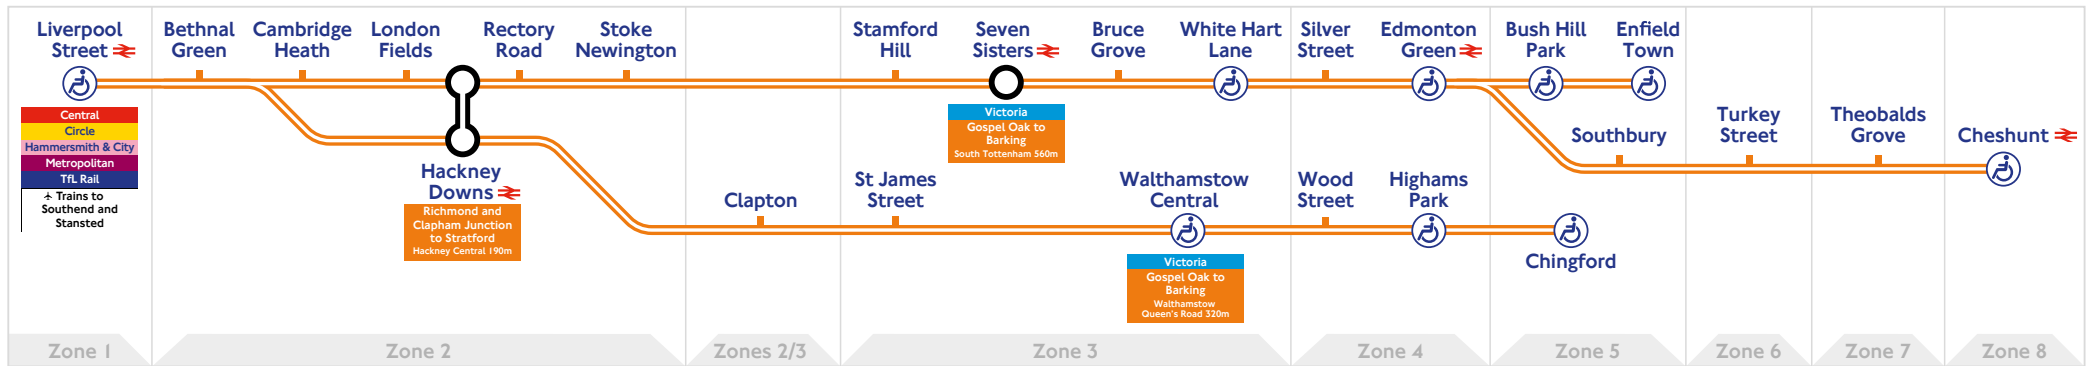

Liverpool Street to Enfield Town, Cheshunt and Chingford route

Key to symbols

-  Interchange stations
-  Step-free access from street to platform
-  National Rail
-  Airport

Engineering work and public holidays

All services run by London Overground unless otherwise shown

LE Service run by Greater Anglia

A Continues to Hertford East

Northbound towards Chingford/Enfield Town/Cheshunt

Mondays to Fridays (continued)

All services run by London Overground unless otherwise shown

LE Service run by Greater Anglia

B Starts from Hertford East

Mondays to Fridays (continued)

Cheshunt	1001		
Theobalds Grove	1004		
Turkey Street	1006		
Southbury	1009		
Enfield Town		1022	
Bush Hill Park		1025	
Edmonton Green	1013		1028
Silver Street	1015		1030
White Hart Lane	1017		1032
Bruce Grove	1019		1034
Seven Sisters	1021		1036
Stamford Hill	1023		1038
Stoke Newington	1025		1040
Rectory Road	1027		1042
Chingford		1025	
Highams Park		1029	
Wood Street		1032	
Walthamstow Central		1034	
St James Street		1036	
Clapton		1039	
Hackney Downs	1030	1043	1045
London Fields	1032		1047
Cambridge Heath	1034		1049
Bethnal Green	1036	1047	1051
Liverpool Street	1044	1052	1056