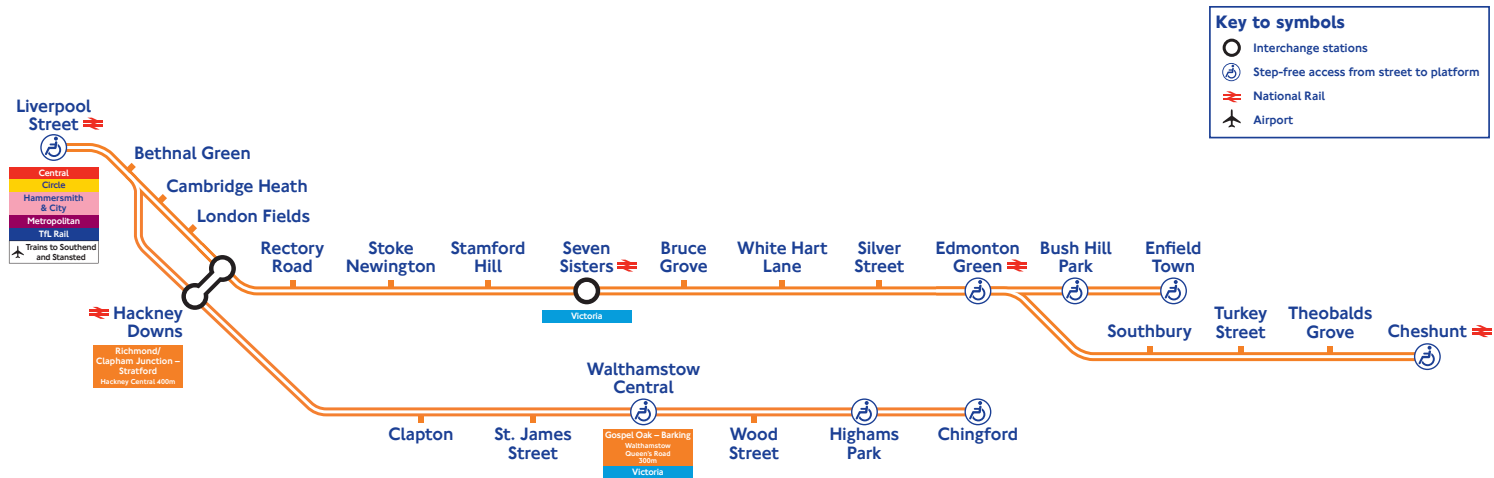

Liverpool Street to Enfield Town, Cheshunt and Chingford