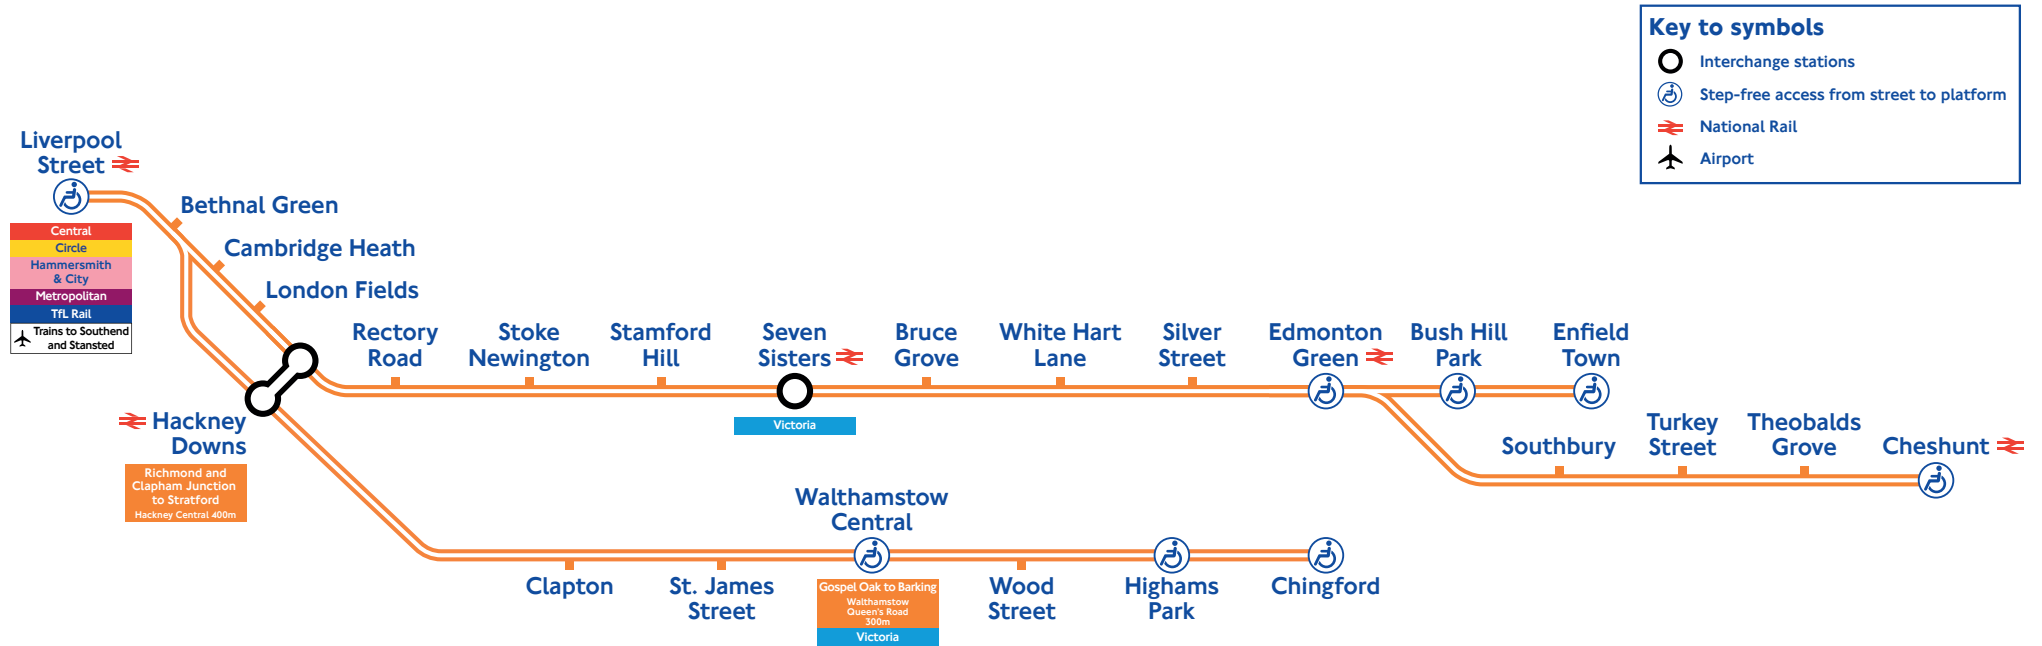

Liverpool Street to Enfield Town, Cheshunt and Chingford route