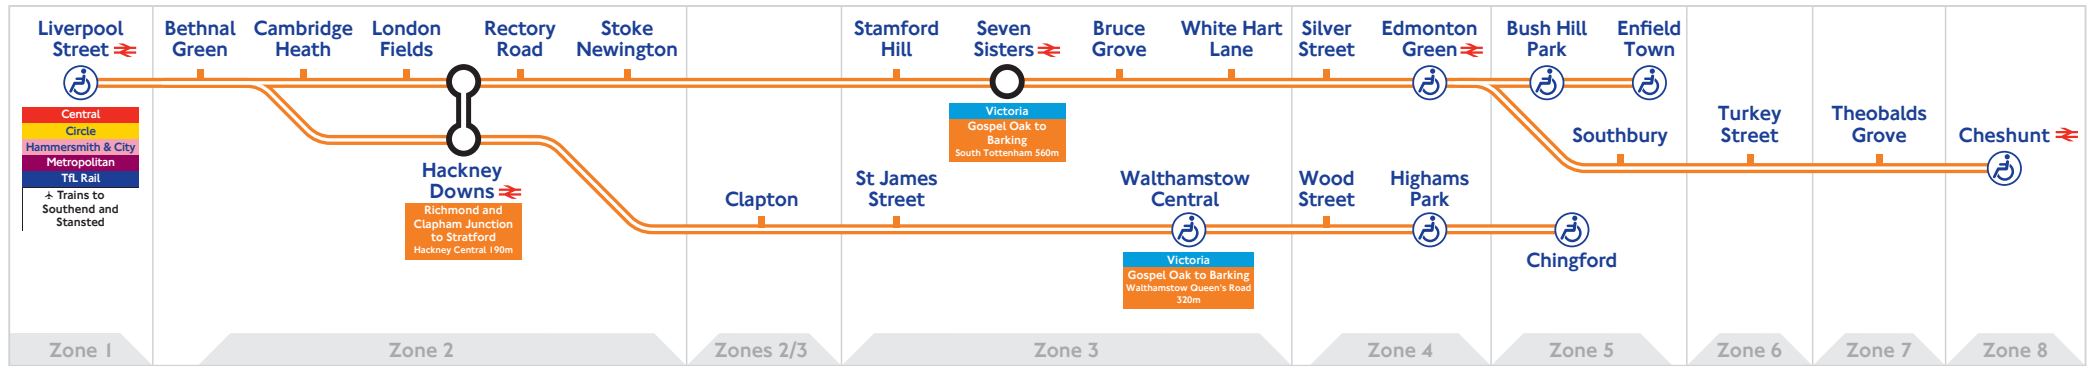

Liverpool Street to Enfield Town, Cheshunt and Chingford route

Key to symbols

- Interchange stations
- Step-free access from street to platform
- National Rail
- Airport

Engineering work and public holidays

All services run by London Overground unless otherwise indicated

LE Service run by Greater Anglia

A Continues to Hertford East

Northbound towards Chingford/Enfield Town/Cheshunt

Mondays to Fridays (continued)

then
at
the
same
time
past
each
hour
until

All services run by London Overground unless otherwise indicated

Southbound towards Liverpool Street

Mondays to Fridays (continued)

Cheshunt		1910				1931				2001
Theobalds Grove		1913				1934				2004
Turkey Street		1915				1936				2006
Southbury		1918				1939				2009
Enfield Town	1906			1922				1952		
Bush Hill Park	1909			1925				1955		
Edmonton Green	1912	1922		1928		1943		1958		2013
Silver Street	1914			1930		1945		2000		2015
White Hart Lane	1916			1932		1947		2002		2017
Bruce Grove	1918			1934		1949		2004		2019
Seven Sisters	1920	1928		1936		1951		2006		2021
Stamford Hill	1922			1938		1953		2008		2023
Stoke Newington	1924	1931		1940		1955		2010		2025
Rectory Road	1926			1942		1957		2012		2027
Chingford				1925		1940		1955		2010
Highams Park				1929		1944		1959		2014
Wood Street				1932		1947		2002		2017
Walthamstow Central				1934		1949		2004		2019
St James Street				1936		1951		2006		2021
Clapton				1939		1954		2009		2024
Hackney Downs	1929	1934	1943	1945	1958	2000	2013	2015	2028	2030
London Fields	1931			1947		2002		2017		2032
Cambridge Heath	1933			1949		2004		2019		2034
Bethnal Green	1935		1947	1951	2002	2006	2017	2021	2032	2036
Liverpool Street	1940	1949	1955	1956	2007	2010	2022	2026	2037	2040

then
at
the
same
time
past
each
hour
until

All services run by London Overground unless otherwise indicated

LE Service run by Greater Anglia

C Starts from Cambridge

Southbound towards Liverpool Street

Sundays