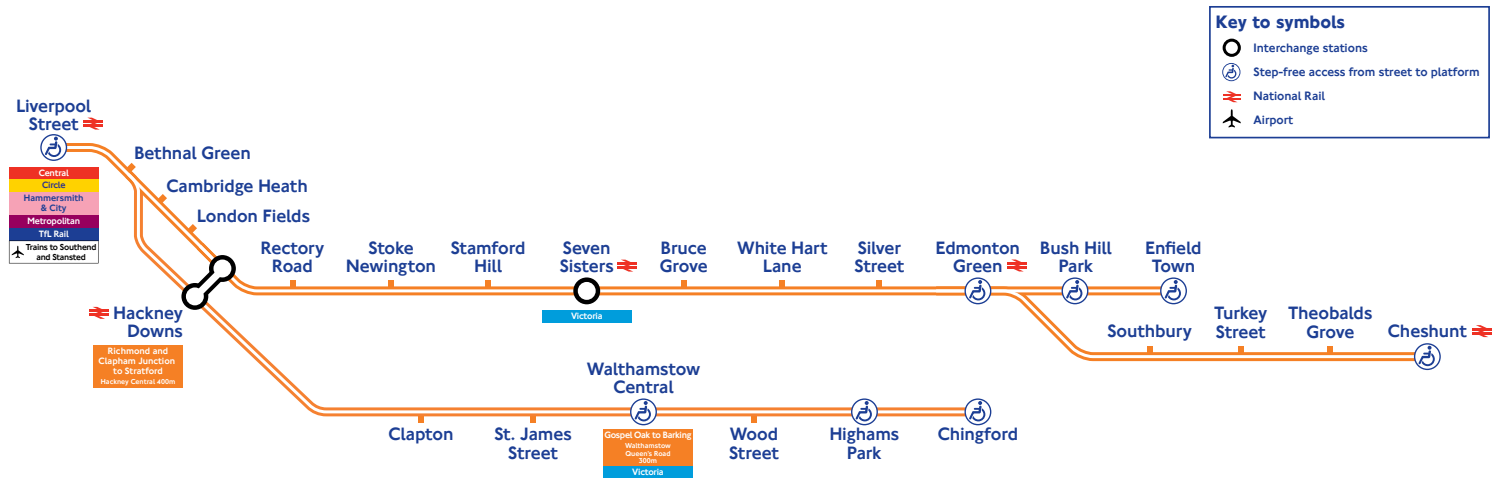

Liverpool Street to Enfield Town, Cheshunt and Chingford route