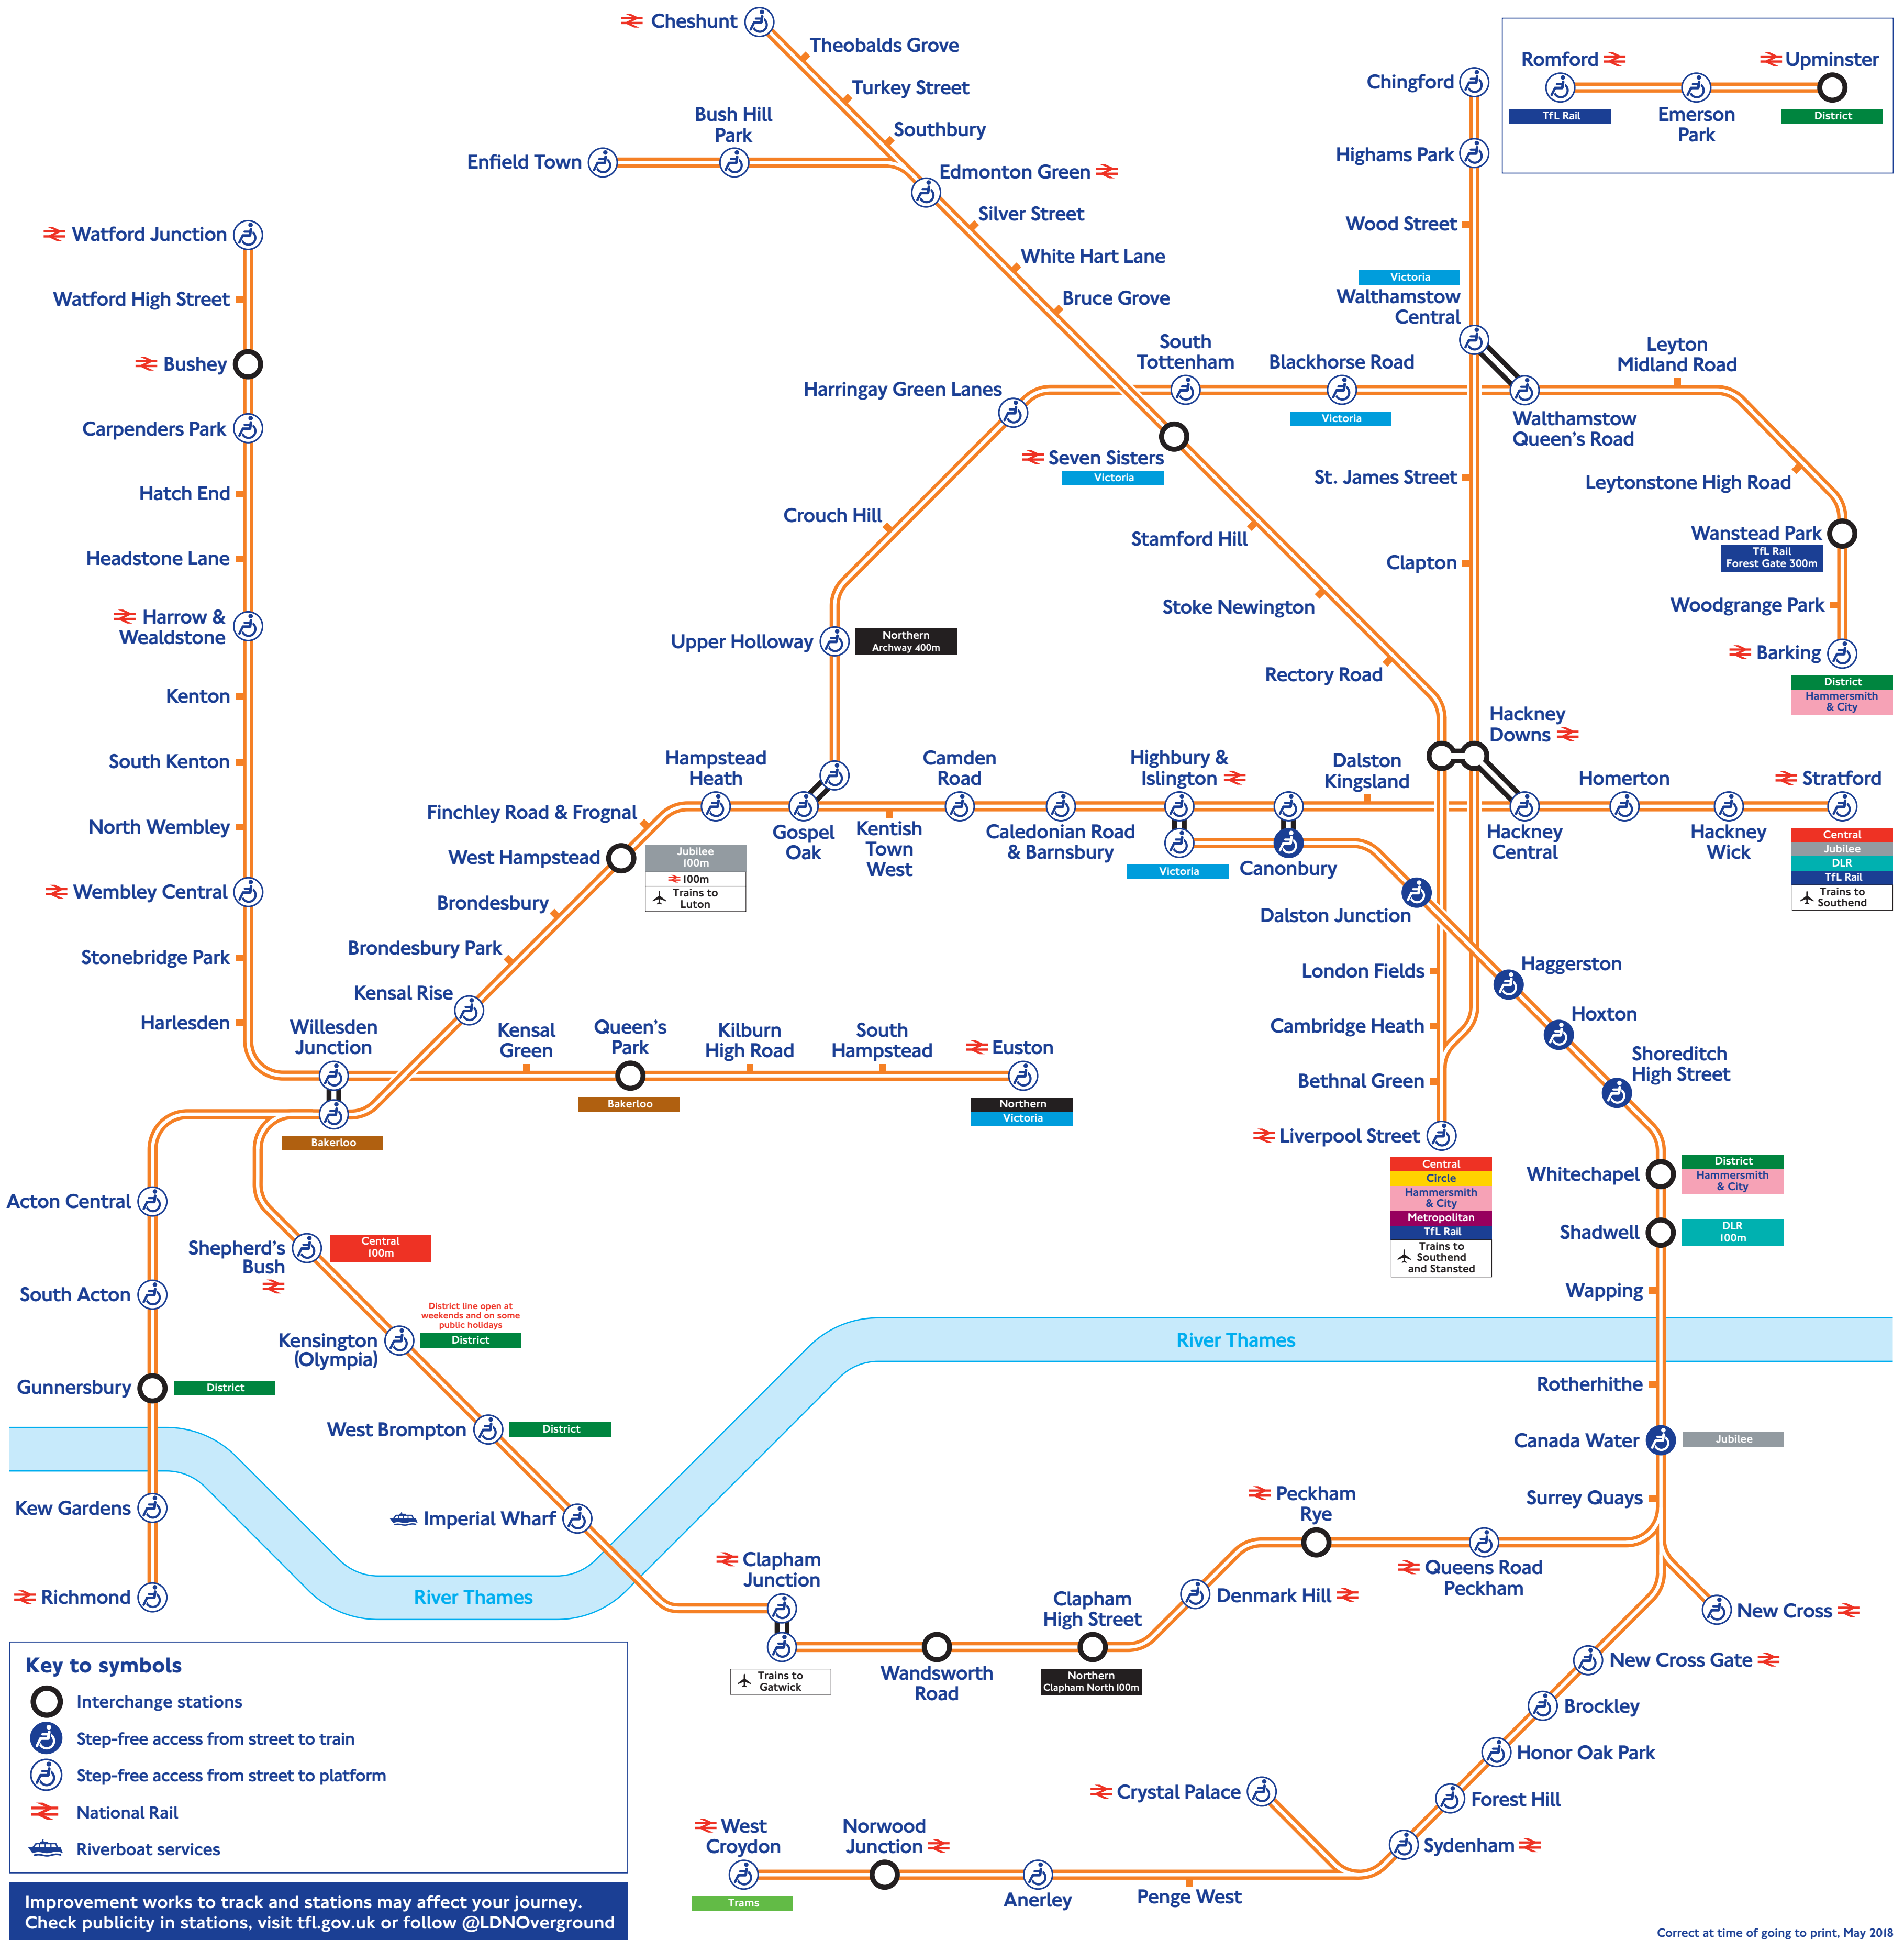

London Overground

Online maps are strictly for personal use only. To licence the London Overground network map for commercial use please visit tfl.gov.uk/maplicensing

MAYOR OF LONDON