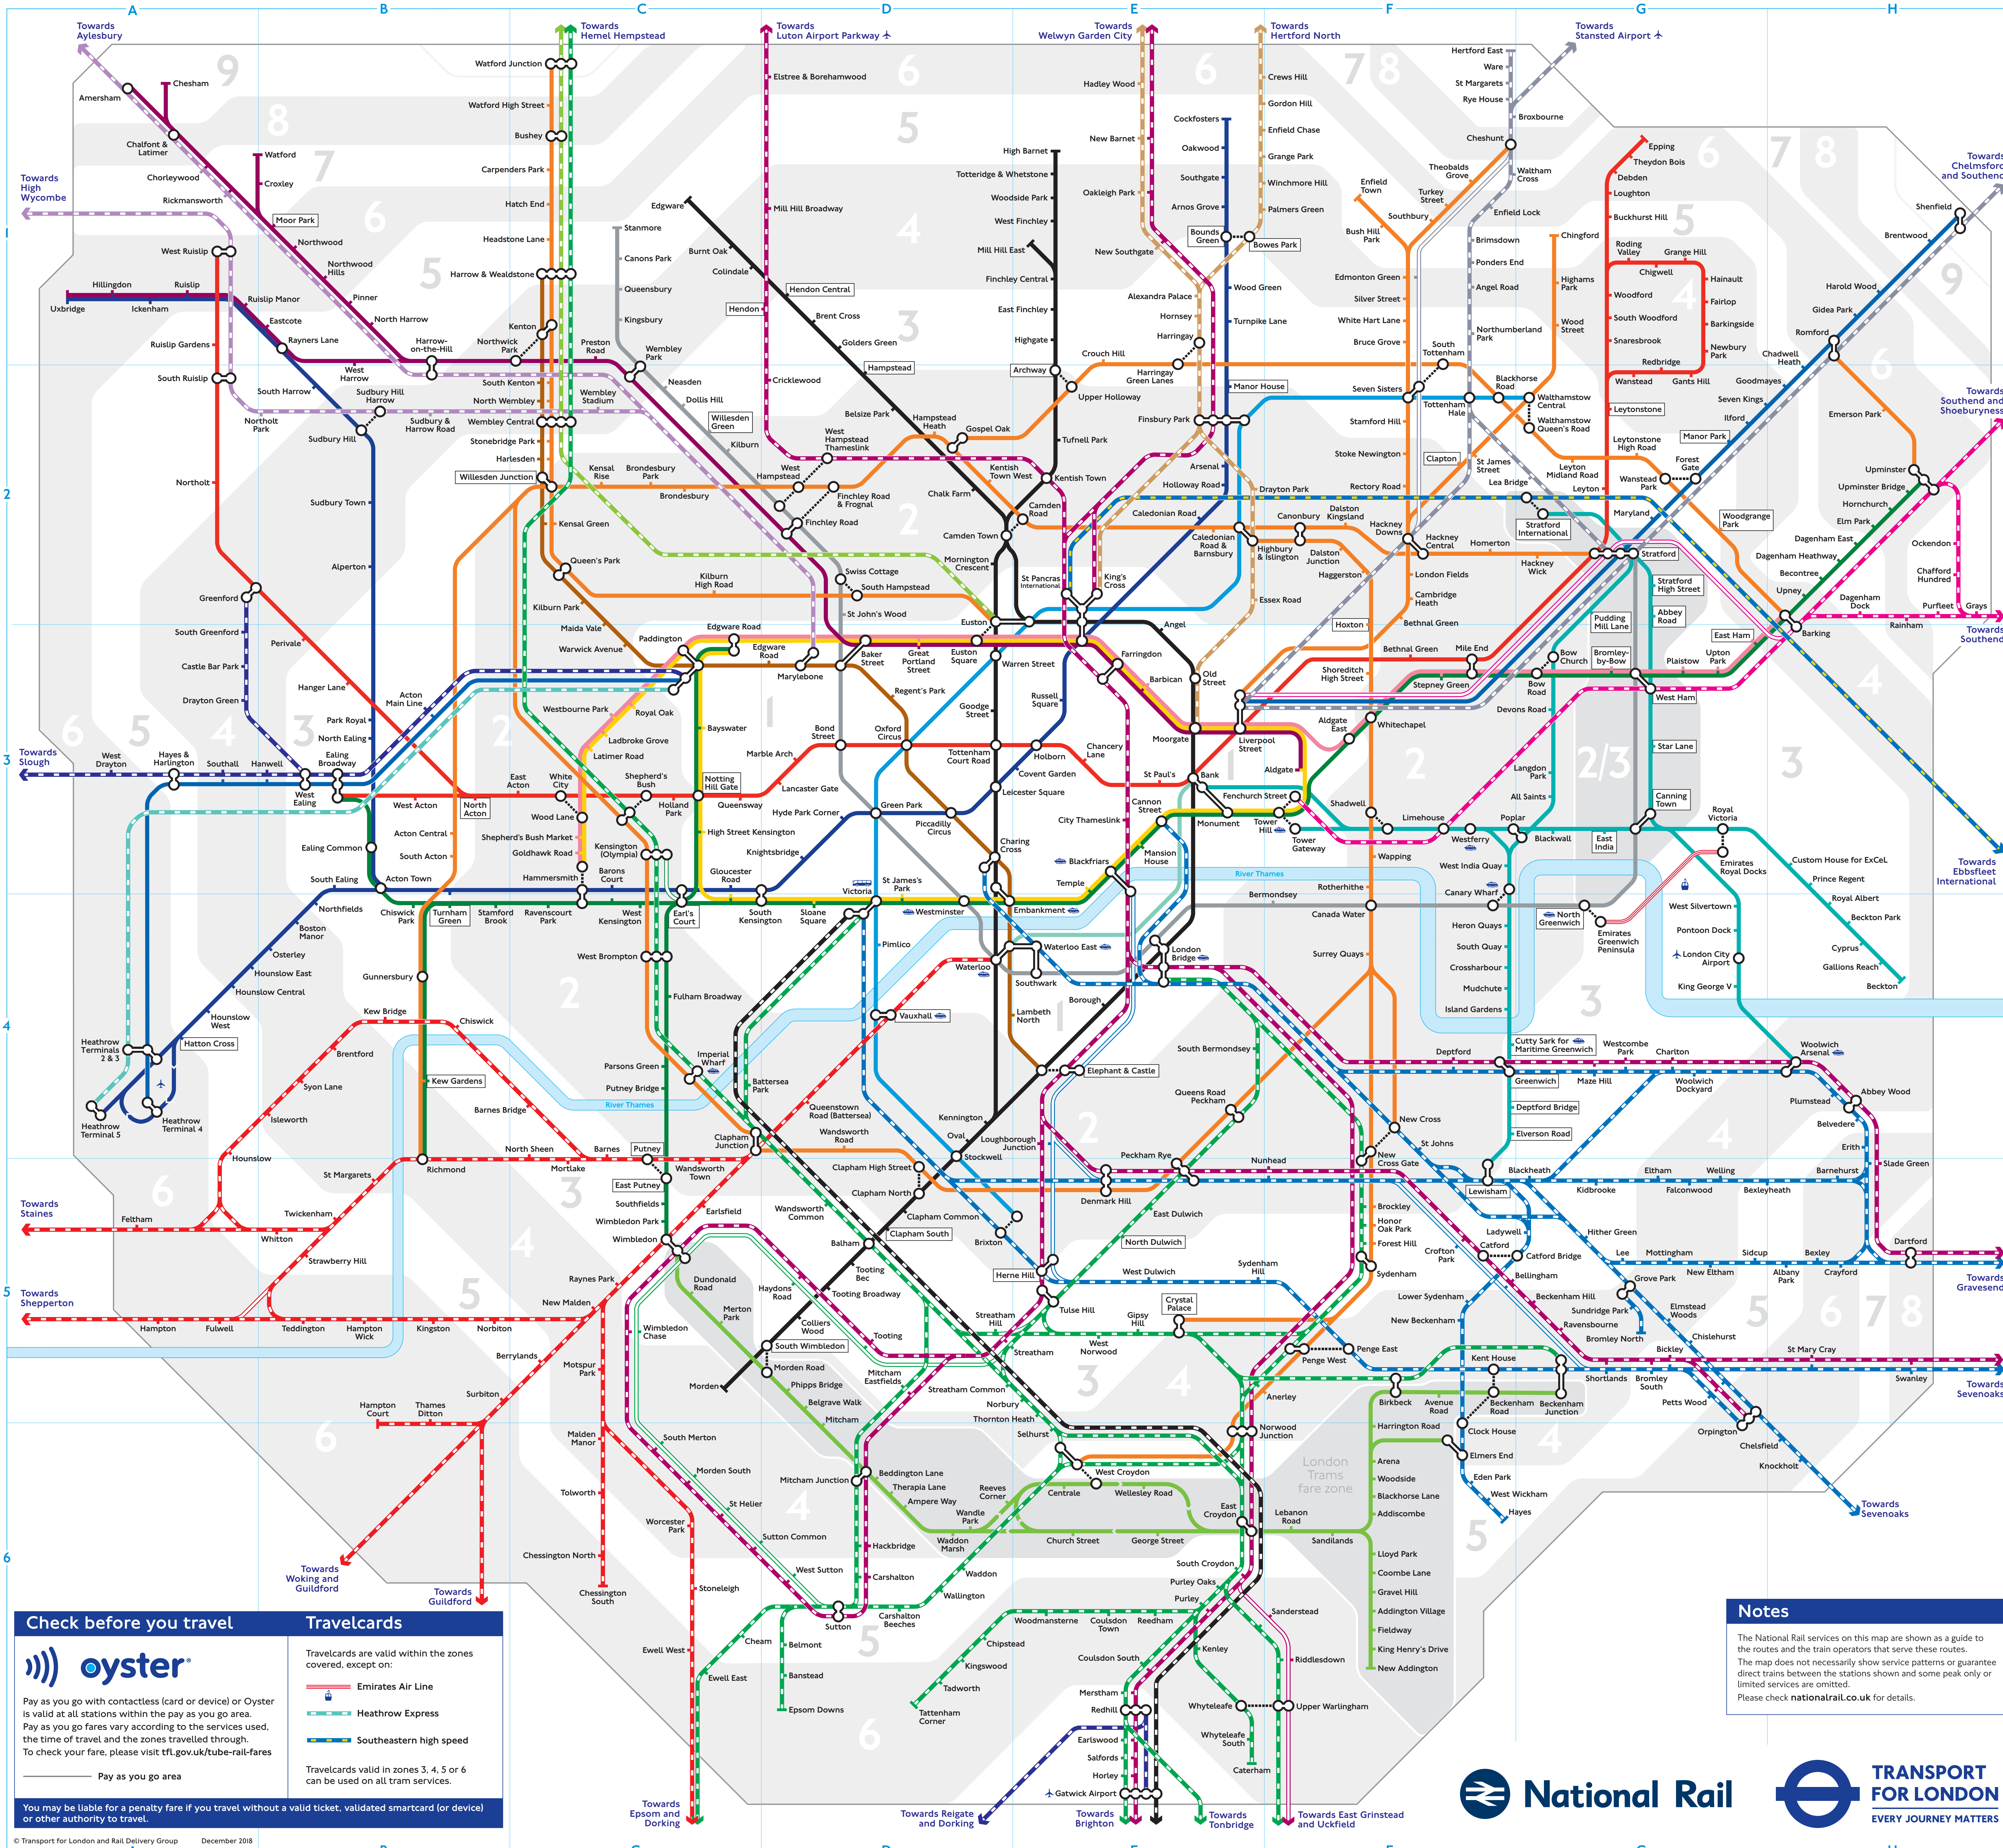

London's Rail & Tube services

Key to lines and symbols

	Bakerloo		Chiltern Railways		Limited service
	Central		Gatwick Express		
	District		Great Northern		
	Hammersmith & City		Great Western Railway		
	Jubilee		Greater Anglia		Peak hours only
	Metropolitan		Heathrow Express		
	Northern		London Northwestern Railway		Peak hours only
	Piccadilly		South Western Railway		Peak hours only
	Victoria		Southern high speed		Peak hours only
	Waterloo & City		Southern		Peak hours only
	DLR		Thameslink		
	London Overground		Interchange stations		Over a 10 minute walk between stations
	London Trams		Airport		
	TfL Rail		Riverboat services		
	Emirates Air Line cable car		Victoria Coach Station		

Find your station

Station Name	Grid	Station Name	Grid	Station Name	Grid	Station Name	Grid
Abney Wood	G2	Ealing Broadway	B3	Ladbroke Grove	C3	Seven Kings	G2
Acton Central	B3	East Acton	B3	Ladbroke North	C4	Seven Sisters	F2
Acton Main Line	B3	East Finchley	F3	Lambeth North	D4	Shepperton	F3
Acton Town	B3	Edgware	E3	Lambeth South	D5	Shepperton Bus	F3
Addiscombe	F8	Epsom	E3	Lancaster Gate	C3	Shepperton Bus Market	F3
Aldgate	F3	Enfield	E2	Langdon Park	G3	Shoreditch High Street	F3
Aldgate East	F3	Enfield Chase	E2	Lea Bridge	G2	Shoreditch High Street	F3
Aldgate East	F3	Enfield Town	E2	Lea Valley	F8	Shoreditch High Street	F3
Aldgate East	F3	Enfield Town	E2	Lea Valley	F8	Shoreditch High Street	F3

Check before you travel

Pay as you go with contactless (card or device) or Oyster is valid at all stations within the pay as you go area. Pay as you go fares vary according to the services used, the time of travel and the zones travelled through. To check your fare, please visit tfl.gov.uk/tube-rail-fares

Travelcards

Travelcards are valid within the zones covered, except on:

- Emirates Air Line
- Heathrow Express
- Southeastern high speed

Travelcards valid in zones 3, 4, 5 or 6 can be used on all train services.