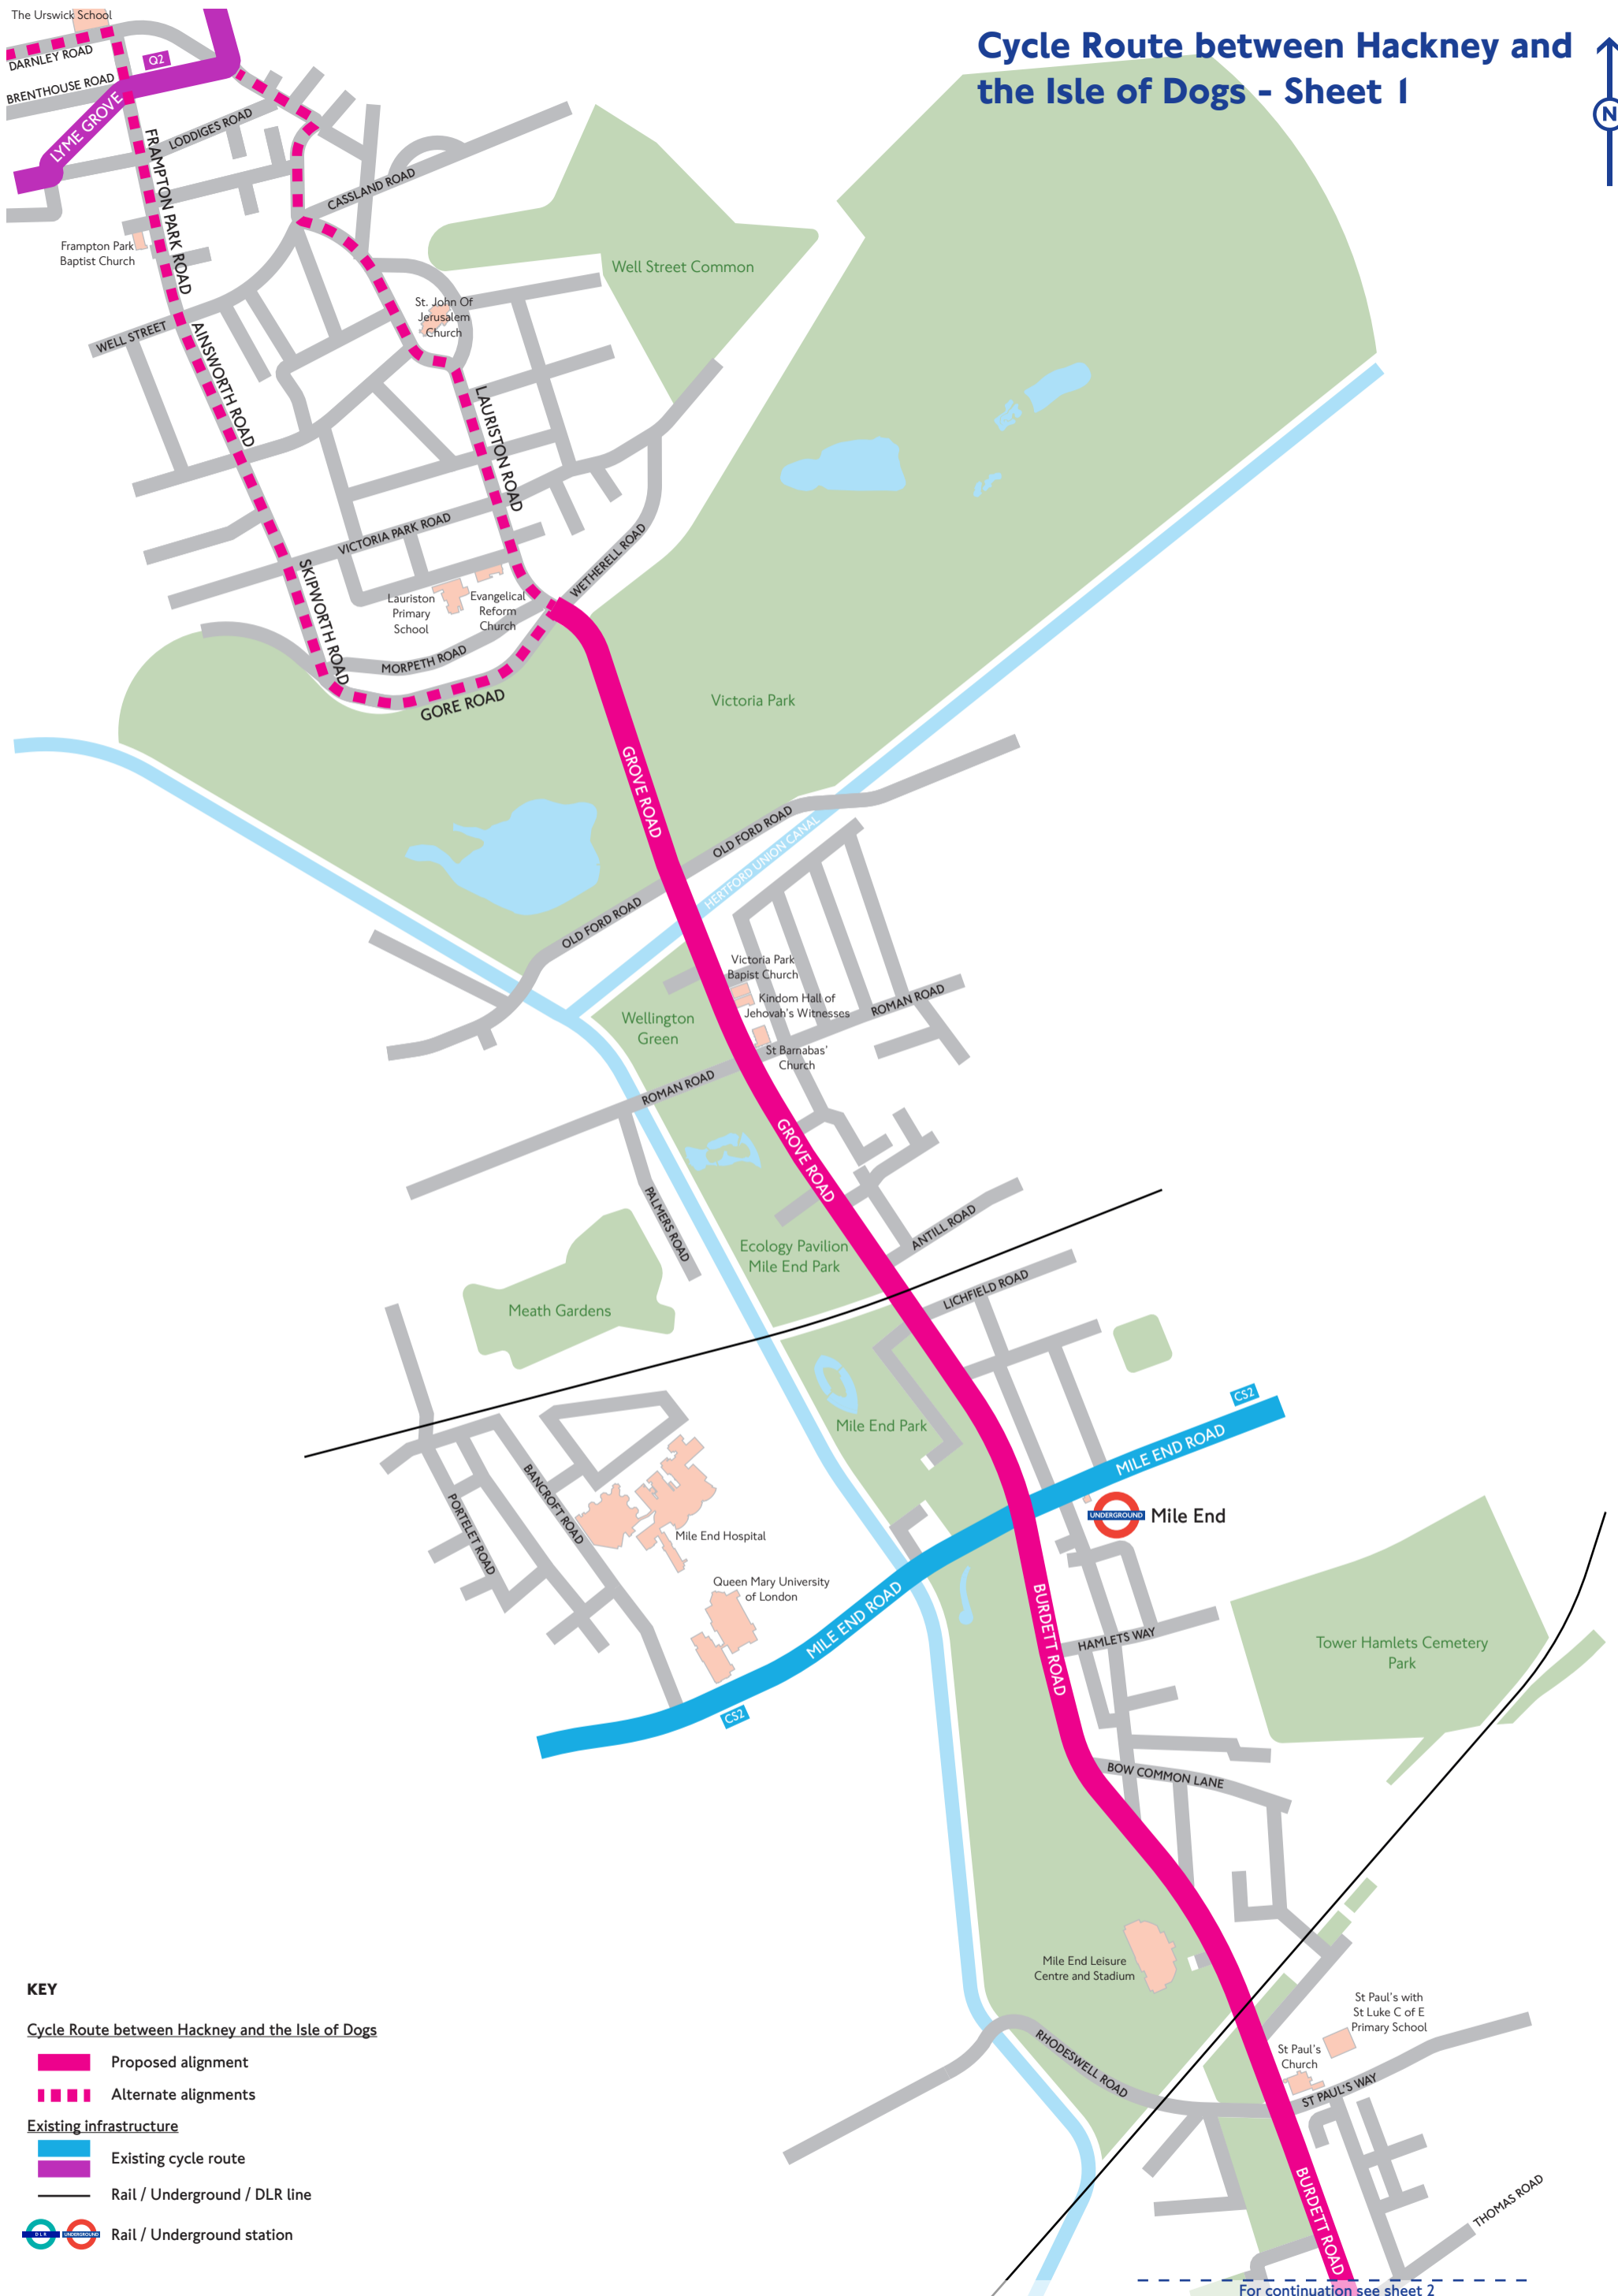

Cycle Route between Hackney and the Isle of Dogs - Sheet 1

KEY

Cycle Route between Hackney and the Isle of Dogs

- Proposed alignment
- Alternate alignments

Existing infrastructure

- Existing cycle route
- Rail / Underground / DLR line
- Rail / Underground station

For continuation see sheet 2

Cycle Route between Hackney and the Isle of Dogs - Sheet 2

KEY

Cycle Route between Hackney and the Isle of Dogs

- Proposed alignment
- Alternate alignments

Existing infrastructure

- Existing cycle route
- Rail / Underground / DLR line
- Rail / Underground station