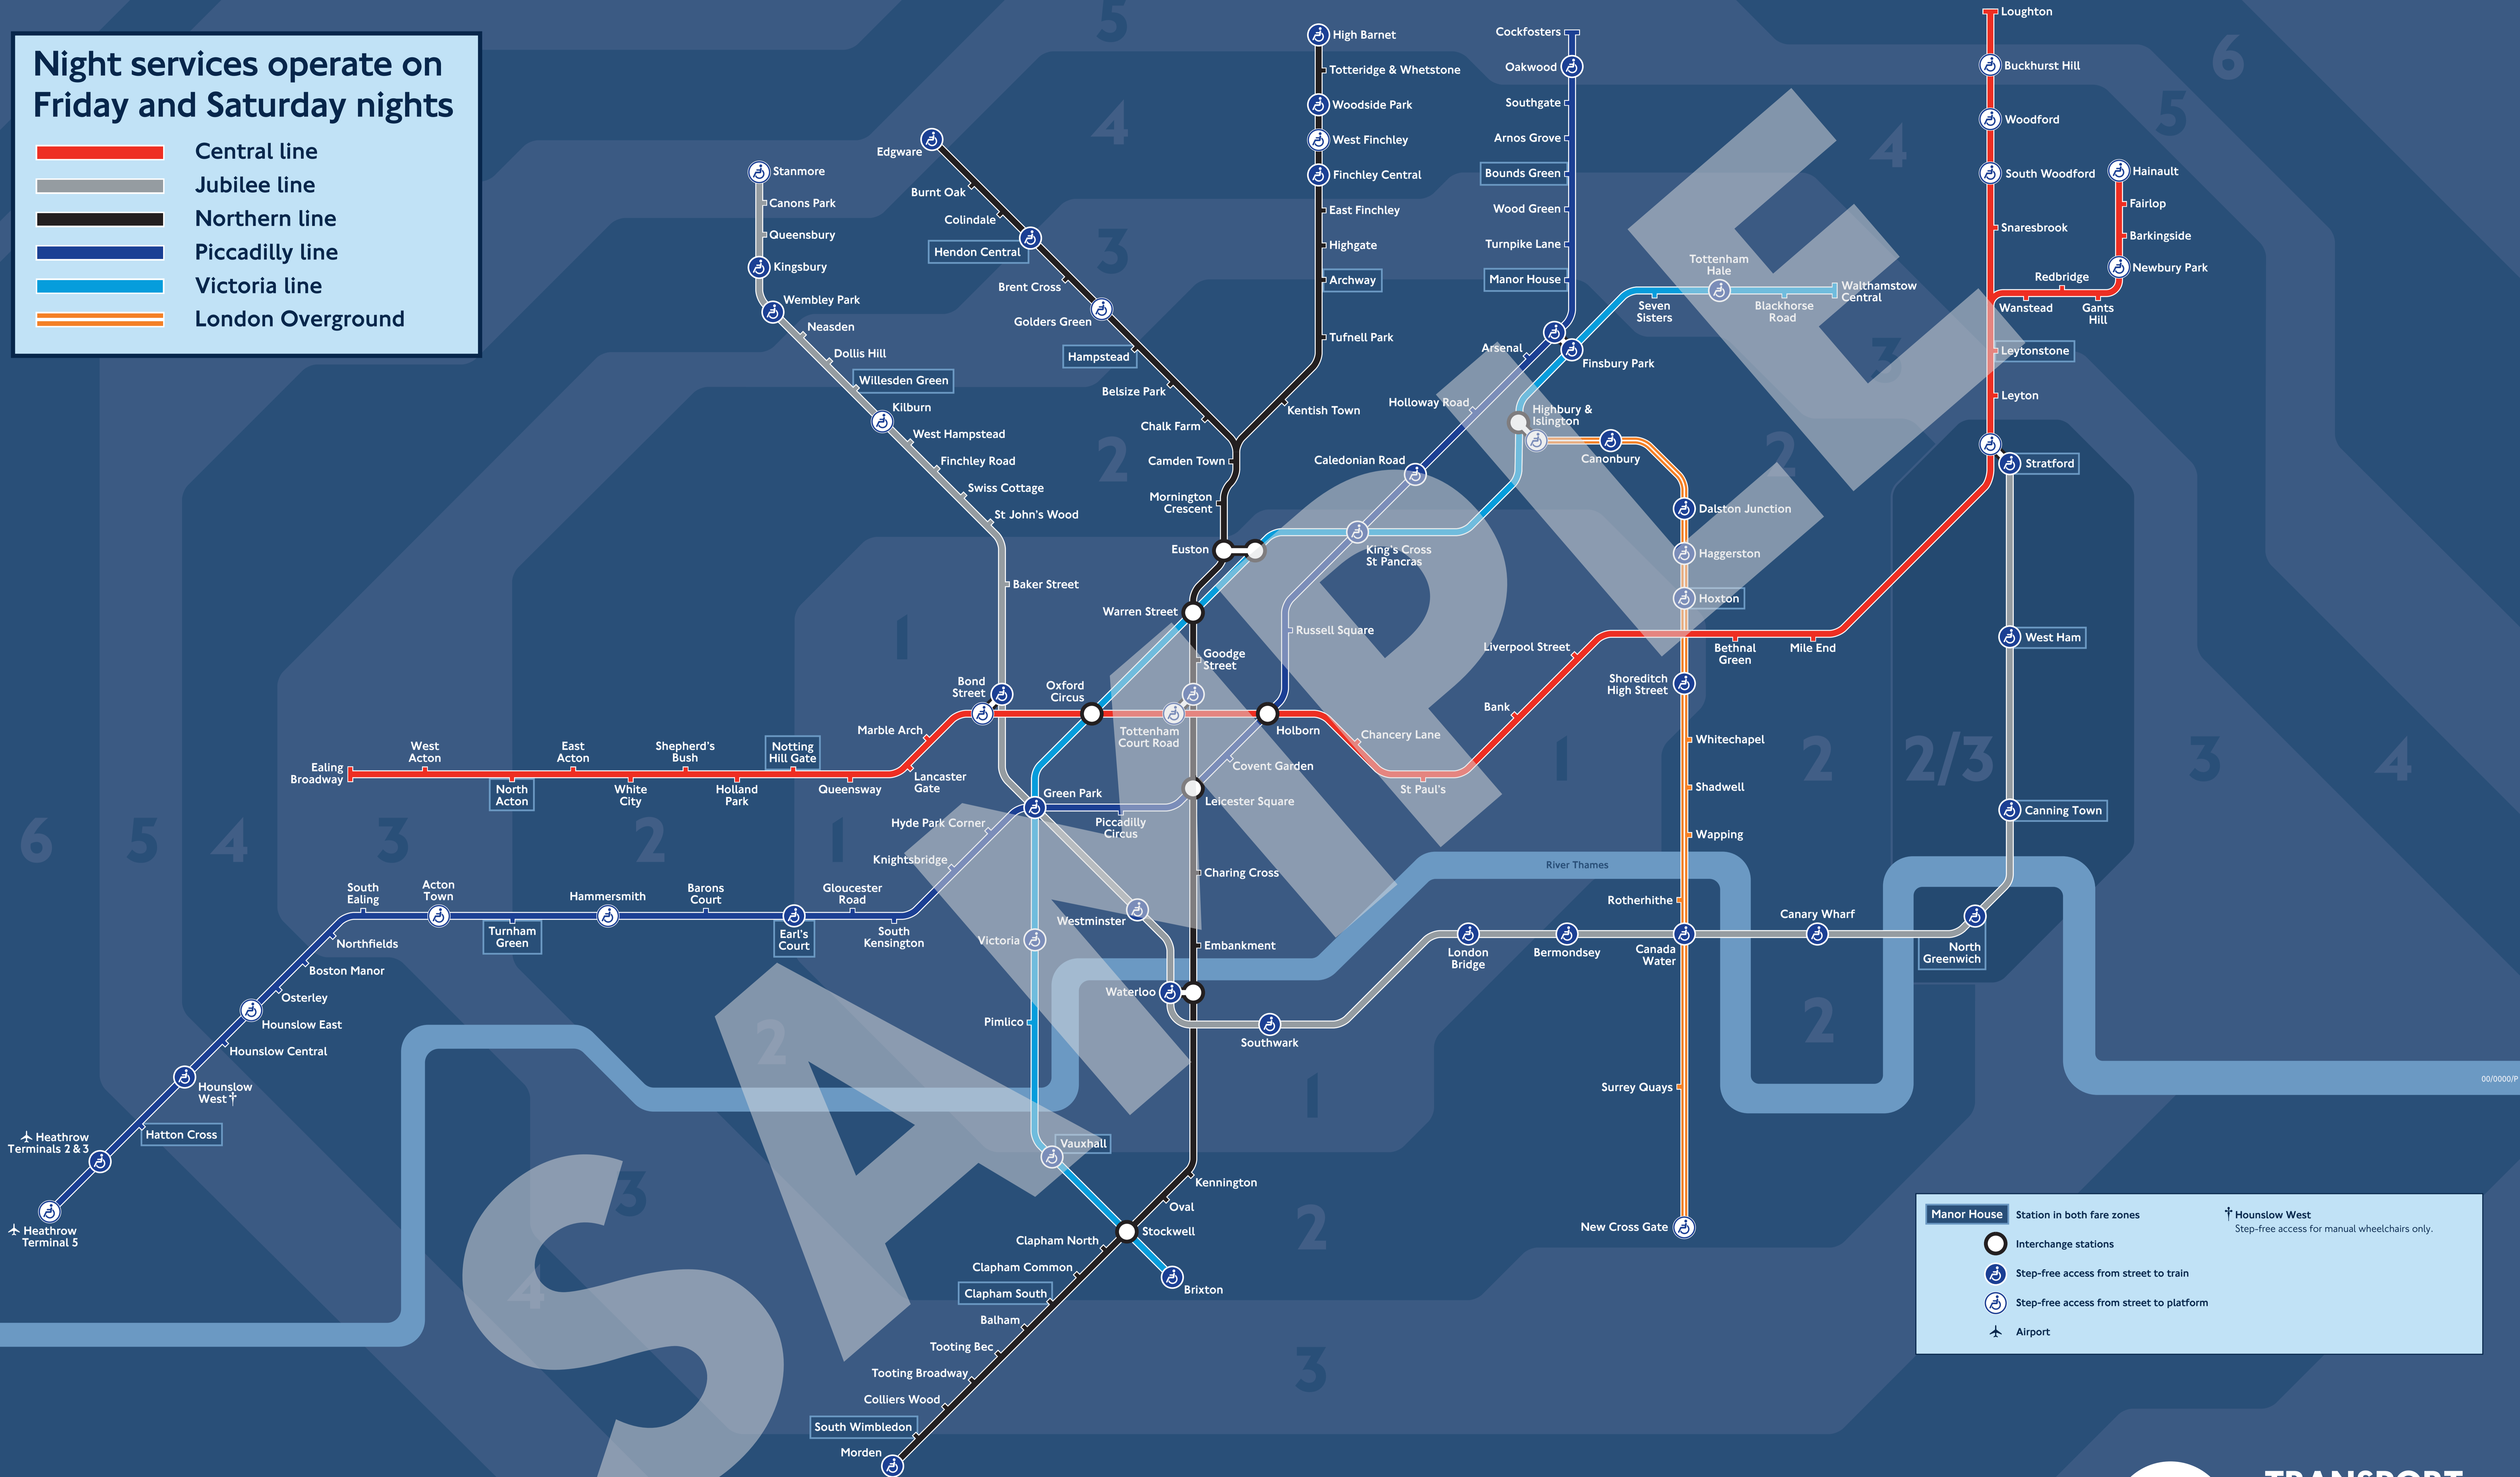

Night Tube and London Overground map

Operates on Friday and Saturday nights

Tube and London Overground Night Services

Night services operate on Friday and Saturday nights

- █ Central line
- █ Jubilee line
- █ Northern line
- █ Piccadilly line
- █ Victoria line
- █ London Overground

	Manor House Station in both fare zones		Hounslow West Step-free access for manual wheelchairs only.
	Interchange stations		Step-free access from street to train
	Step-free access from street to platform		Airport

MAYOR OF LONDON

tfl.gov.uk

24 hour travel information
0343 222 1234*

Sign up for email updates
tfl.gov.uk/emailupdates

[@TfLTravelAlerts](https://twitter.com/TfLTravelAlerts)

TRANSPORT FOR LONDON
EVERY JOURNEY MATTERS

Night services on Tube and London Overground are cheaper than you think because they're off-peak