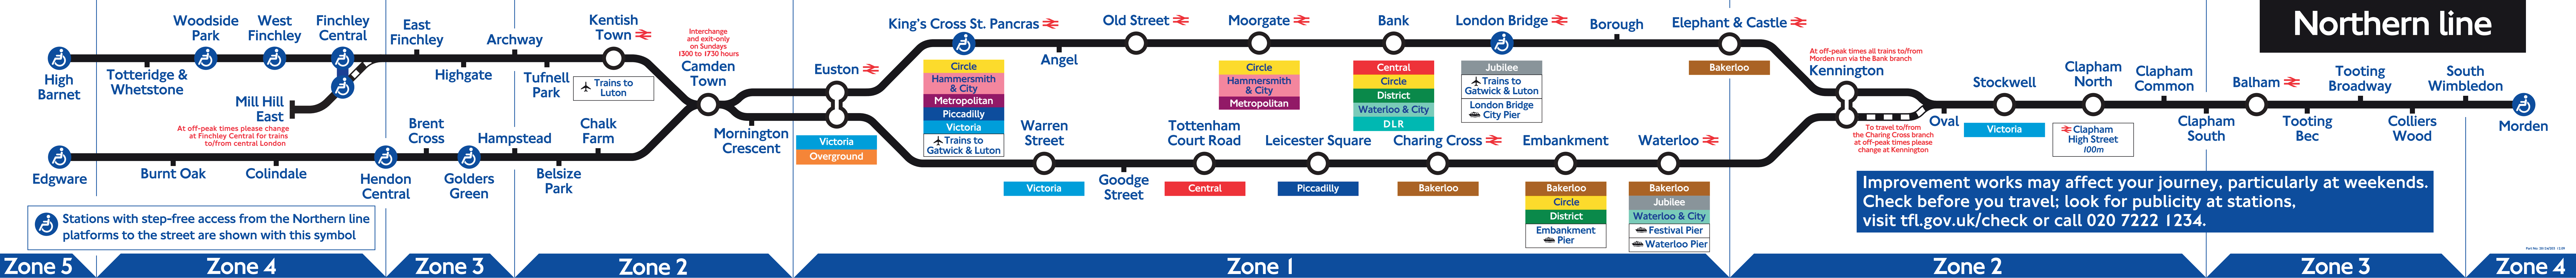

Northern line

Improvement works may affect your journey, particularly at weekends. Check before you travel; look for publicity at stations, visit tfl.gov.uk/check or call 020 7222 1234.

Part No: 28124/203 12.09