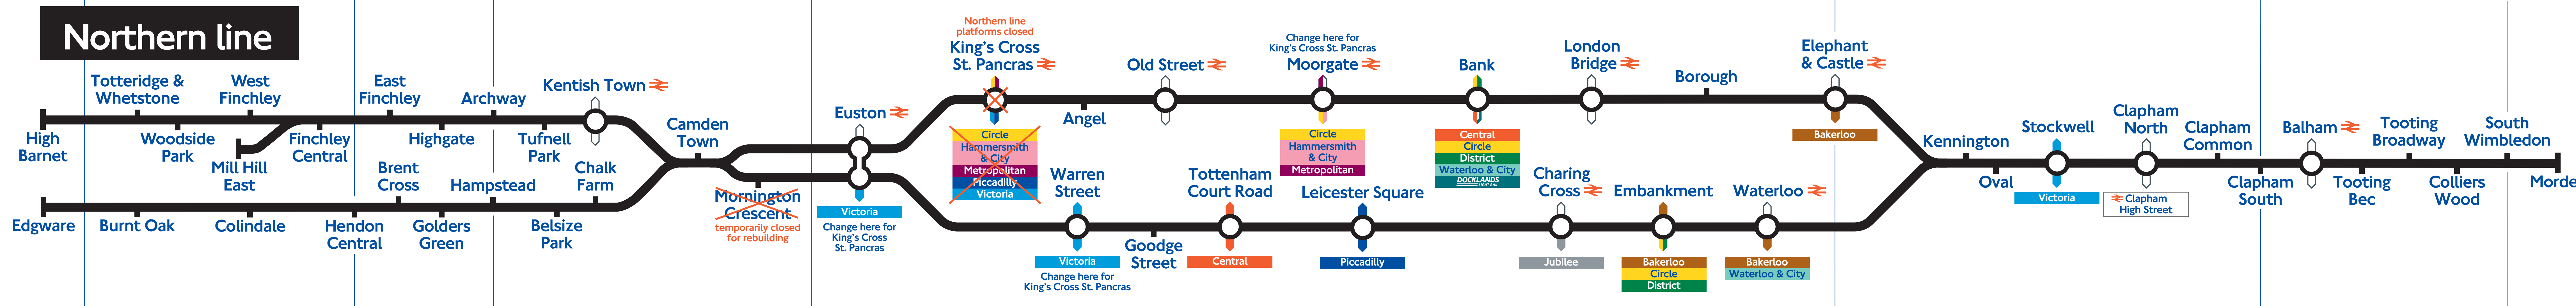

Northern line

Zone 5 Zone 4 Zone 3 Zone 2 Zone 1 Zone 2 Zone 3 Zone 4

Northern line

UK part number 28124/196

Northern line

Northern line

High Barnet
 Woodside Park
 Totteridge & Whetstone
 West Finchley
 Mill Hill East
 Finchley Central
 East Finchley
 Archway
 Highgate
 Tufnell Park
 Kentish Town

Edgware
 Burnt Oak
 Colindale
 Hendon Central
 Golders Green
 Belsize Park
 Brent Cross
 Hampstead
 Chalk Farm
 Camden Town

Camden Town
 Mornington Crescent
 Euston
 King's Cross St. Pancras
 Angel
 Old Street
 Moorgate
 Bank
 London Bridge
 Borough
 Elephant & Castle

Warren Street
 Tottenham Court Road
 Leicester Square
 Charing Cross
 Embankment
 Waterloo
 Kennington
 Stockwell
 Clapham North
 Clapham Common
 Balham
 Tooting Broadway
 South Wimbledon

Victoria
 Victoria
 Goodge Street
 Central
 Piccadilly
 Bakerloo
 Circle
 District
 Embankment Pier
 Bakerloo
 Jubilee
 Waterloo & City
 Festival Pier

Victoria
 Victoria
 Clapham South
 Tooting Bec
 Colliers Wood
 Morden

Interchange and exit only on Sundays 1300 to 1730 hours

Victoria
 Waterloo
 Clapham High Street
 Clapham South
 Tooting Bec
 Colliers Wood
 Morden