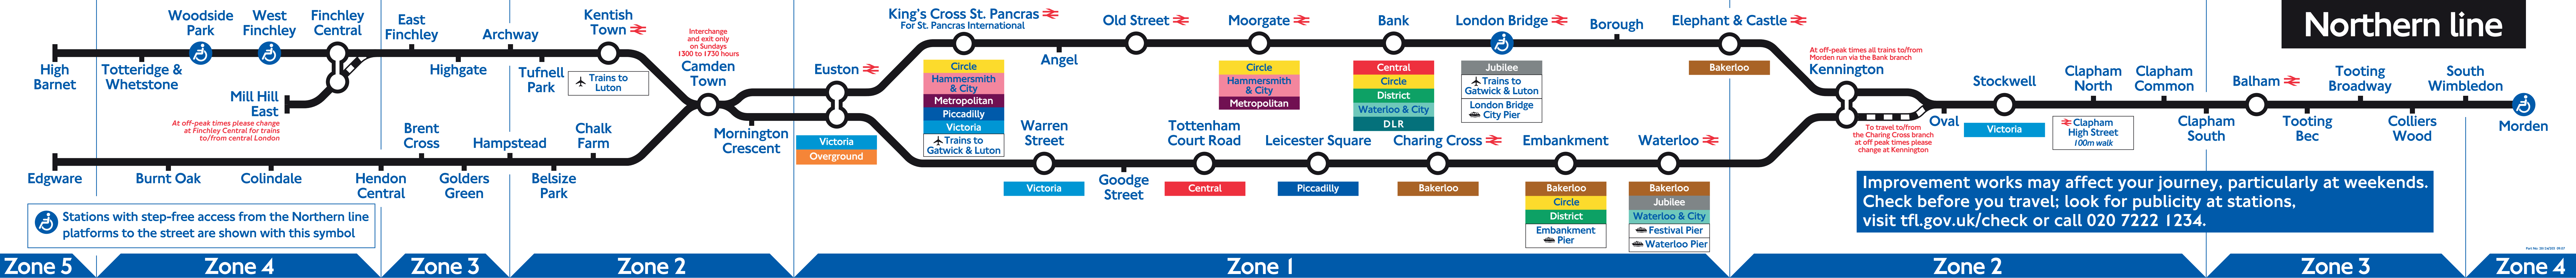

Northern line

Improvement works may affect your journey, particularly at weekends. Check before you travel; look for publicity at stations, visit tfl.gov.uk/check or call 020 7222 1234.

Part No: 28124203 09.07