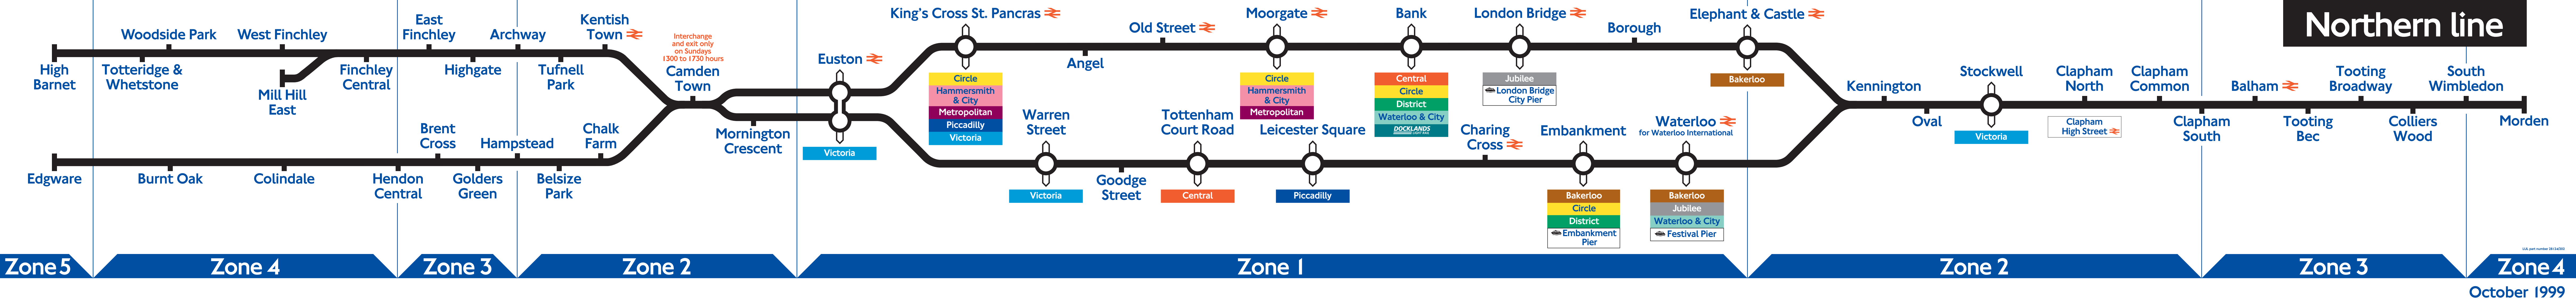

Northern line

Zone 5 Zone 4 Zone 3 Zone 2 Zone 1 Zone 2 Zone 3 Zone 4

Northern line

UK part number 28124/196

Northern line

Northern line

High Barnet
 Woodside Park
 Totteridge & Whetstone
 West Finchley
 Mill Hill East
 Finchley Central
 East Finchley
 Archway
 Highgate
 Tufnell Park
 Kentish Town

Edgware
 Burnt Oak
 Colindale
 Hendon Central
 Golders Green
 Belsize Park
 Brent Cross
 Hampstead
 Chalk Farm
 Camden Town

Camden Town
 Mornington Crescent
 Euston
 King's Cross St. Pancras
 Angel
 Old Street
 Moorgate
 Bank
 London Bridge
 Borough
 Elephant & Castle

Warren Street
 Tottenham Court Road
 Leicester Square
 Charing Cross
 Embankment
 Waterloo
 Kennington
 Stockwell
 Clapham North
 Clapham Common
 Balham
 Tooting Broadway
 South Wimbledon

Victoria
 Victoria
 Goodge Street
 Central
 Piccadilly
 Bakerloo
 Circle
 District
 Embankment Pier
 Bakerloo
 Jubilee
 Waterloo & City
 Festival Pier

Victoria
 Victoria
 Clapham South
 Tooting Bec
 Colliers Wood
 Morden

Interchange and exit only on Sundays 1300 to 1730 hours

Victoria
 Waterloo
 Clapham High Street
 Clapham South
 Tooting Bec
 Colliers Wood
 Morden