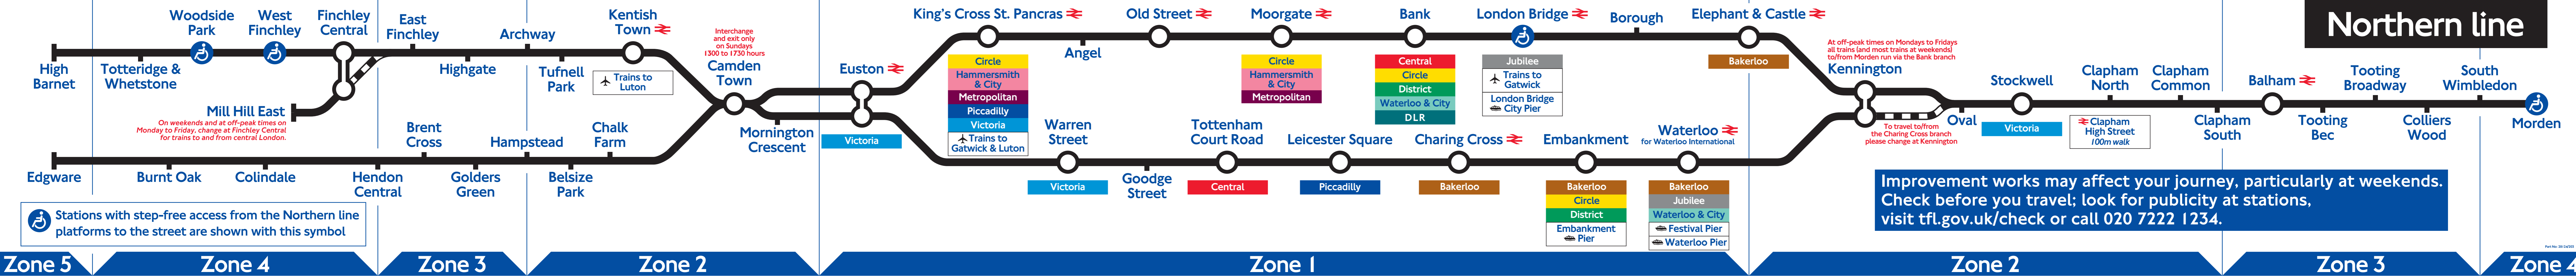

Warren Street
 Tottenham Court Road
 Leicester Square
 Charing Cross
 Embankment
 Waterloo
 Kennington
 Stockwell
 Clapham North
 Clapham Common
 Balham
 Tooting Broadway
 South Wimbledon

Victoria
 Victoria
 Goodge Street
 Central
 Piccadilly
 Bakerloo
 Circle
 District
 Embankment Pier
 Bakerloo
 Jubilee
 Waterloo & City
 Festival Pier

Victoria
 Victoria
 Clapham South
 Tooting Bec
 Colliers Wood
 Morden

Interchange and exit only on Sundays 1300 to 1730 hours

Victoria
 Waterloo
 Clapham High Street
 Clapham South
 Tooting Bec
 Colliers Wood
 Morden

Northern line

Part No: 28124/202

Northern line

Part No: 28124/203

Northern line

Part No: 28124203

Northern line

Improvement works may affect your journey, particularly at weekends. Check before you travel; look for publicity at stations, visit tfl.gov.uk/check or call 020 7222 1234.