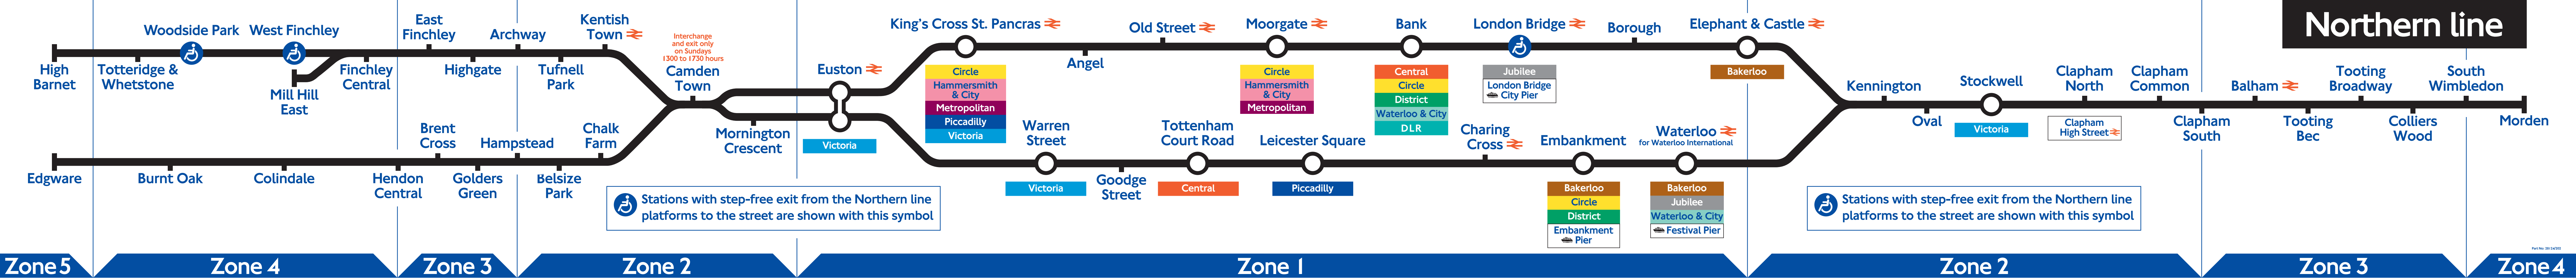

Northern line

Part No: 28124/202