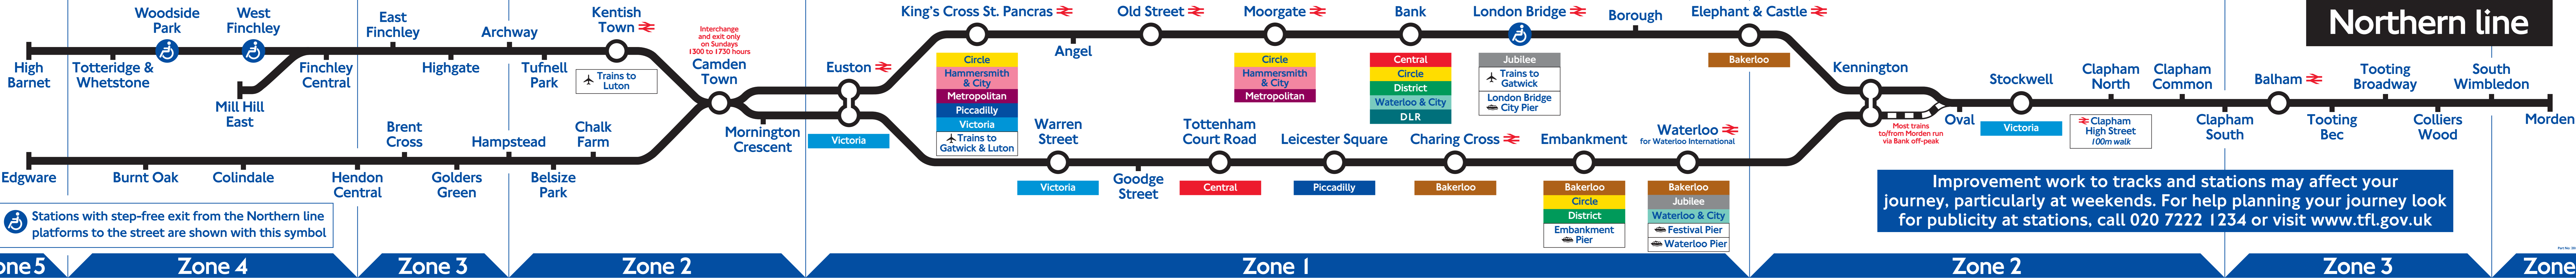

Warren Street
 Tottenham Court Road
 Leicester Square
 Charing Cross
 Embankment
 Waterloo
 Kennington
 Stockwell
 Clapham North
 Clapham Common
 Balham
 Tooting Broadway
 South Wimbledon

Victoria
 Victoria
 Goodge Street
 Central
 Piccadilly
 Bakerloo
 Circle
 District
 Embankment Pier
 Bakerloo
 Jubilee
 Waterloo & City
 Festival Pier

Victoria
 Victoria
 Clapham South
 Tooting Bec
 Colliers Wood
 Morden

Interchange and exit only on Sundays 1300 to 1730 hours

Victoria
 Waterloo
 Clapham High Street
 Clapham South
 Tooting Bec
 Colliers Wood
 Morden

Northern line

Part No: 28124/202

Northern line

Part No: 28124/203

Northern line

Part No: 28124203

Northern line

Improvement works may affect your journey, particularly at weekends. Check before you travel; look for publicity at stations, visit tfl.gov.uk/check or call 020 7222 1234.