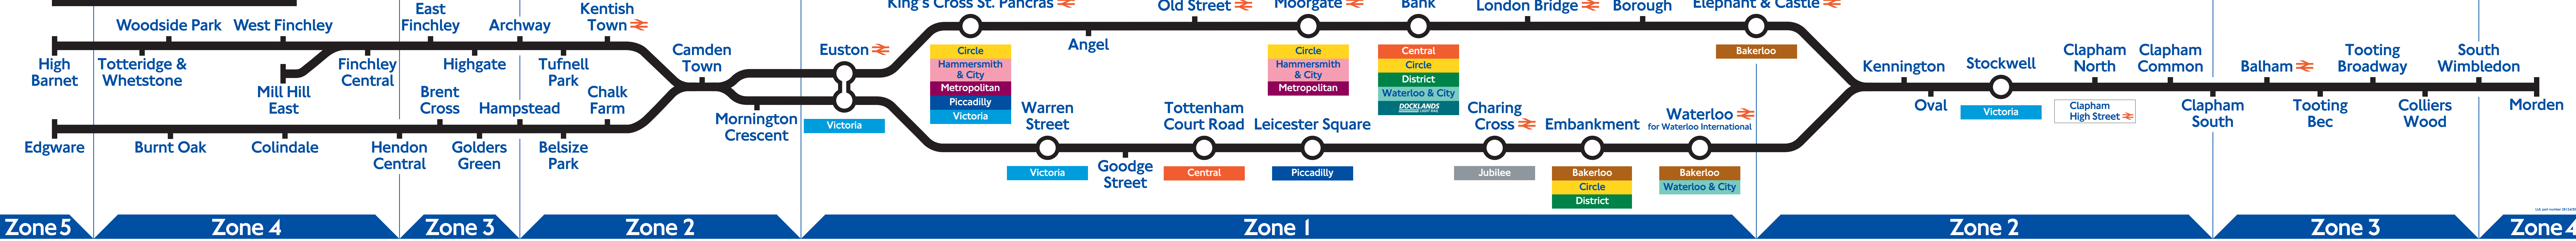

Northern line

Zone 5 Zone 4 Zone 3 Zone 2 Zone 1 Zone 2 Zone 3 Zone 4

Northern line

UK part number 28124/196

Northern line

Northern line

High Barnet
 Woodside Park
 Totteridge & Whetstone
 West Finchley
 Mill Hill East
 Finchley Central
 East Finchley
 Archway
 Highgate
 Tufnell Park
 Kentish Town

Edgware
 Burnt Oak
 Colindale
 Hendon Central
 Golders Green
 Belsize Park
 Brent Cross
 Hampstead
 Chalk Farm
 Camden Town

Camden Town
 Mornington Crescent
 Euston
 King's Cross St. Pancras
 Angel
 Old Street
 Moorgate
 Bank
 London Bridge
 Borough
 Elephant & Castle

Warren Street
 Tottenham Court Road
 Leicester Square
 Charing Cross
 Embankment
 Waterloo
 Kennington
 Stockwell
 Clapham North
 Clapham Common
 Balham
 Tooting Broadway
 South Wimbledon

Victoria
 Victoria
 Goodge Street
 Central
 Piccadilly
 Bakerloo
 Circle
 District
 Embankment Pier
 Bakerloo
 Jubilee
 Waterloo & City
 Festival Pier

Victoria
 Victoria
 Clapham South
 Tooting Bec
 Colliers Wood
 Morden

Interchange and exit only on Sundays 1300 to 1730 hours

Victoria
 Waterloo
 Clapham High Street
 Clapham South
 Tooting Bec
 Colliers Wood
 Morden