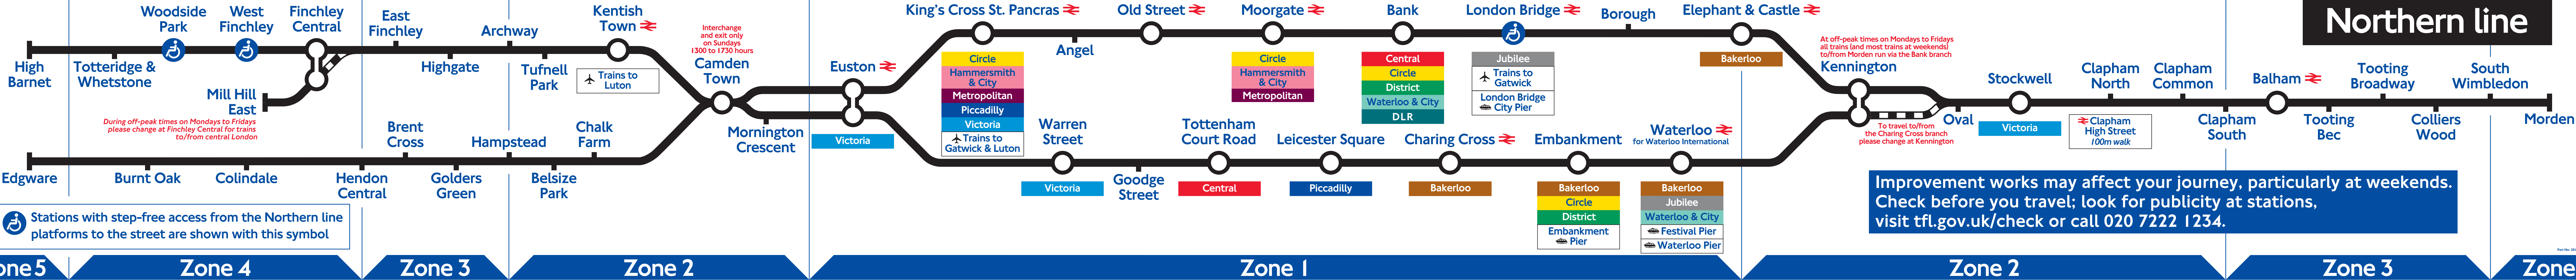

Warren Street
 Tottenham Court Road
 Leicester Square
 Charing Cross
 Embankment
 Waterloo
 Kennington
 Stockwell
 Clapham North
 Clapham Common
 Balham
 Tooting Broadway
 South Wimbledon

Victoria
 Victoria
 Goodge Street
 Central
 Piccadilly
 Bakerloo
 Circle
 District
 Embankment Pier
 Bakerloo
 Jubilee
 Waterloo & City
 Festival Pier

Victoria
 Victoria
 Clapham South
 Tooting Bec
 Colliers Wood
 Morden

Interchange and exit only on Sundays 1300 to 1730 hours

Victoria
 Waterloo
 Clapham High Street
 Clapham South
 Tooting Bec
 Colliers Wood
 Morden

Northern line

Part No: 28124/202

Northern line

Part No: 28124/203

Northern line

Part No: 28124203

Northern line

Improvement works may affect your journey, particularly at weekends. Check before you travel; look for publicity at stations, visit tfl.gov.uk/check or call 020 7222 1234.