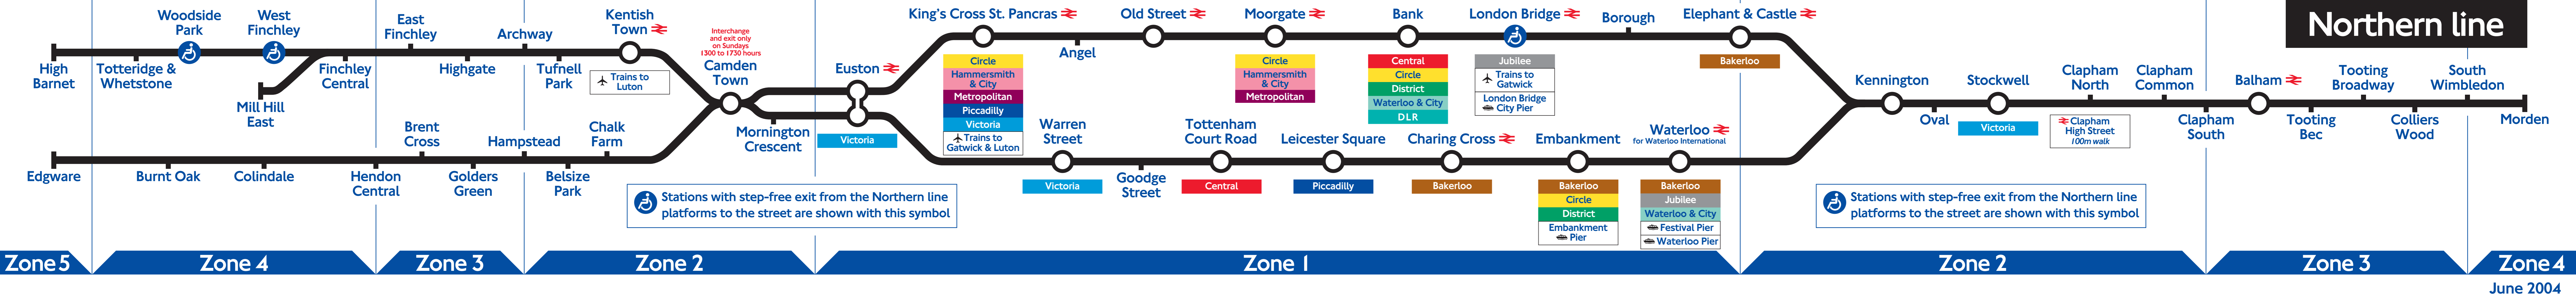

Warren Street
 Tottenham Court Road
 Leicester Square
 Charing Cross
 Embankment
 Waterloo
 Kennington
 Stockwell
 Clapham North
 Clapham Common
 Balham
 Tooting Broadway
 South Wimbledon

Victoria
 Victoria
 Goodge Street
 Central
 Piccadilly
 Bakerloo
 Circle
 District
 Embankment Pier
 Bakerloo
 Jubilee
 Waterloo & City
 Festival Pier

Victoria
 Victoria
 Clapham South
 Tooting Bec
 Colliers Wood
 Morden

Interchange and exit only on Sundays 1300 to 1730 hours

Victoria
 Waterloo
 Clapham High Street
 Clapham South
 Tooting Bec
 Colliers Wood
 Morden

Northern line

Part No: 28124/202

Northern line

Part No: 28124/203

Northern line

Part No: 28124203

Northern line

Improvement works may affect your journey, particularly at weekends. Check before you travel; look for publicity at stations, visit tfl.gov.uk/check or call 020 7222 1234.