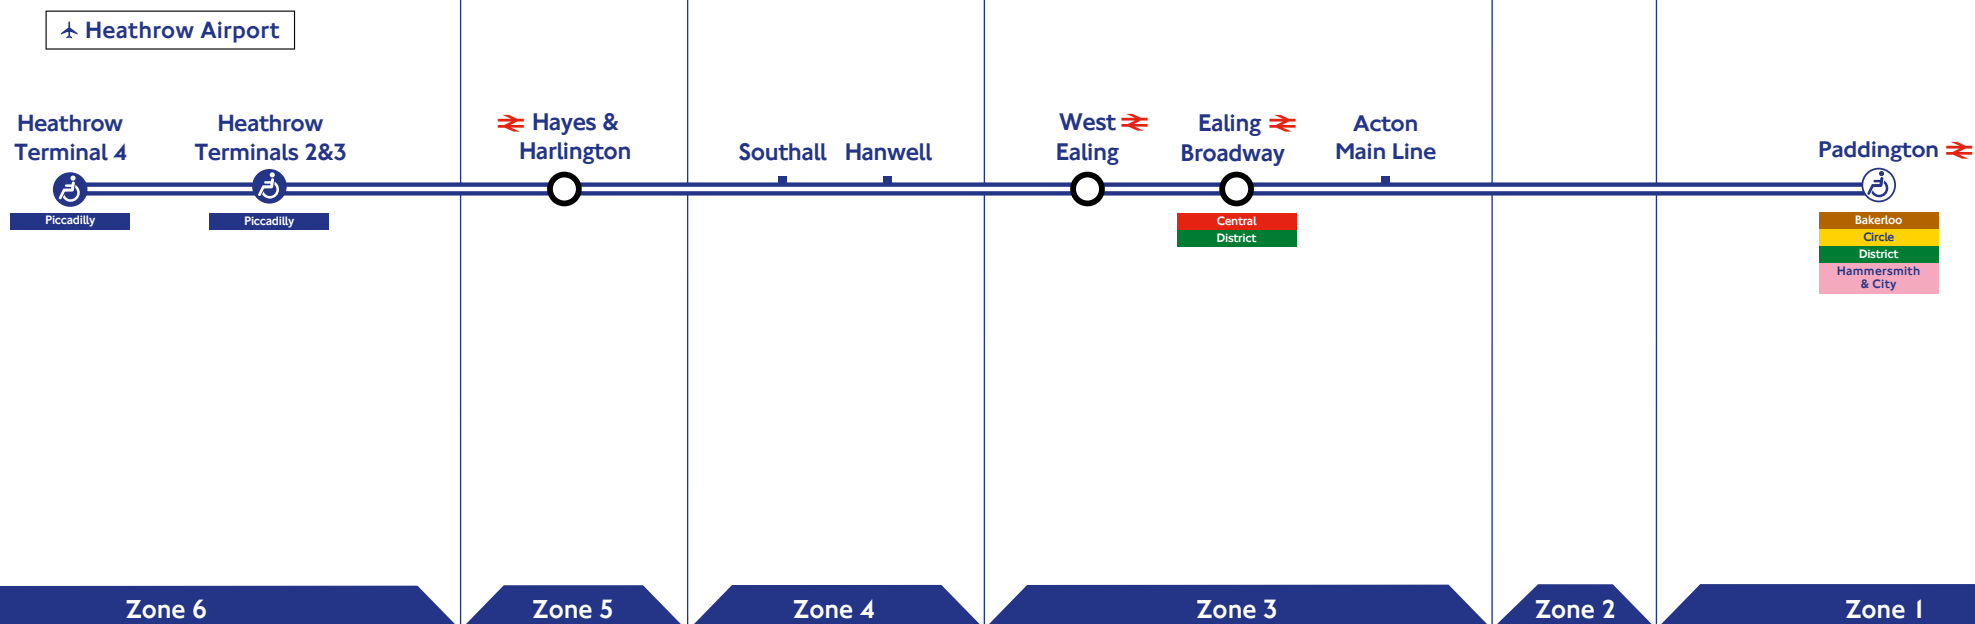

Paddington to Heathrow Airport

Valid from Sunday 19 May until Saturday 14 December 2019

Service delay refunds

If you've been delayed on a TfL Rail journey, you may be able to claim for a service delay refund.

When we refund for service delays

If your journey was delayed for reasons within our control by:

- 15 minutes or more on Tube and DLR services
- 30 minutes or more on London Overground or TfL Rail services.

Key to symbols

-  Interchange stations
-  Step-free access from street to platform
-  Step-free access from street to train
-  National Rail
-  Airport

Paddington to Heathrow Airport

All services shown are operated by TfL Rail

Heathrow Terminal 4		then	2001	2016		2031	2046		2101	2116	2131	2146	2201	2216	2231	2246	2301	2316	2331	2346	0001
Heathrow Terminals 2&3		at	2007	2020		2037	2050		2107	2120	2137	2150	2207	2220	2237	2250	2307	2320	2337	2352	0007
Hayes & Harlington	1057	the	2015		2027	2045		2057	2115		2144		2216		2244		2314		2344	2358	0014
Southall	1102	same	2019		2032	2049		2102	2119		2148		2220		2248		2318		2348	0002	0018
Hanwell		time																			
West Ealing	1107	past			2037			2107													
Ealing Broadway	1110	each	2024		2040	2054		2110	2124		2153		2225		2253		2323		2353	0007	0023
Acton Main Line	1113	hour			2043			2113													
Paddington	1123	until	2034		2053	2104		2123	2135		2204		2236		2305		2334		0004	0019	0034