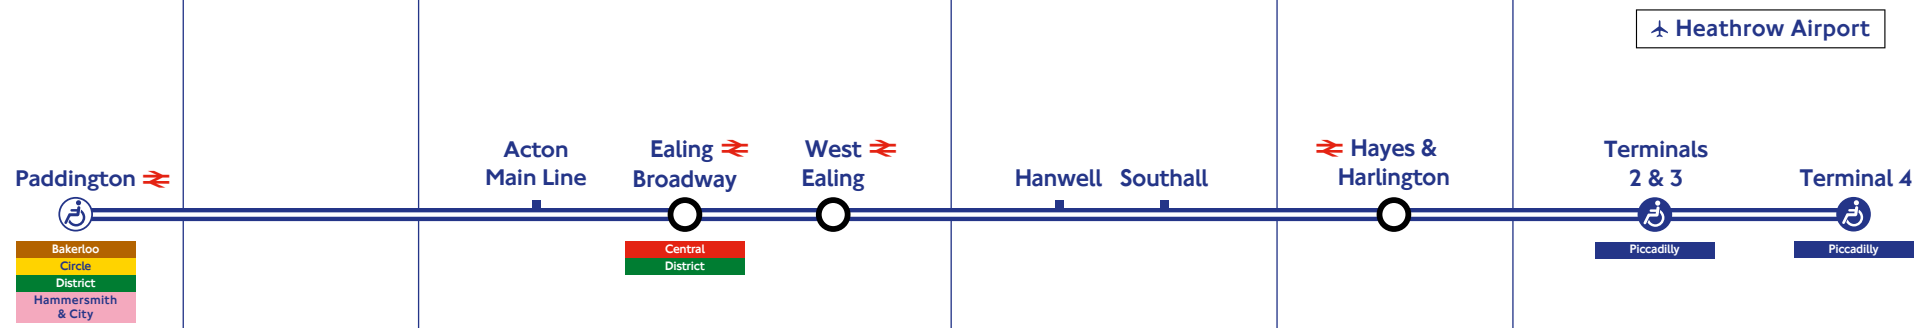

Paddington to Heathrow Airport

Updated

Service delay refunds

If you've been delayed on a TfL Rail journey, you might be able to get a service delay refund.

When we refund for service delays

If your journey was delayed for reasons within our control by:

Sundays

Heathrow Terminal 4	0601	0616	0631	0646	0701	0716	0731	0746	then	2201	2216	2231	2246	2301	2316	2331	2346	0001
Heathrow Terminals 2&3	0607	0620	0637	0650	0707	0720	0737	0750	at	2207	2220	2237	2250	2307	2320	2337	2352	0007
Hayes & Harlington	0614		0644		0714		0744		the	2214		2244		2314		2344	2358	0013
Southall	0618		0648		0718		0748		same	2218		2248		2318		2348	0002	0017
Hanwell									time									
West Ealing									past									
Ealing Broadway	0623		0653		0723		0753		each	2223		2253		2323		2353	0007	0022
Acton Main Line									hour									
Paddington	0634		0704		0734		0806		until	2235		2304		2335		0004	0019	0034