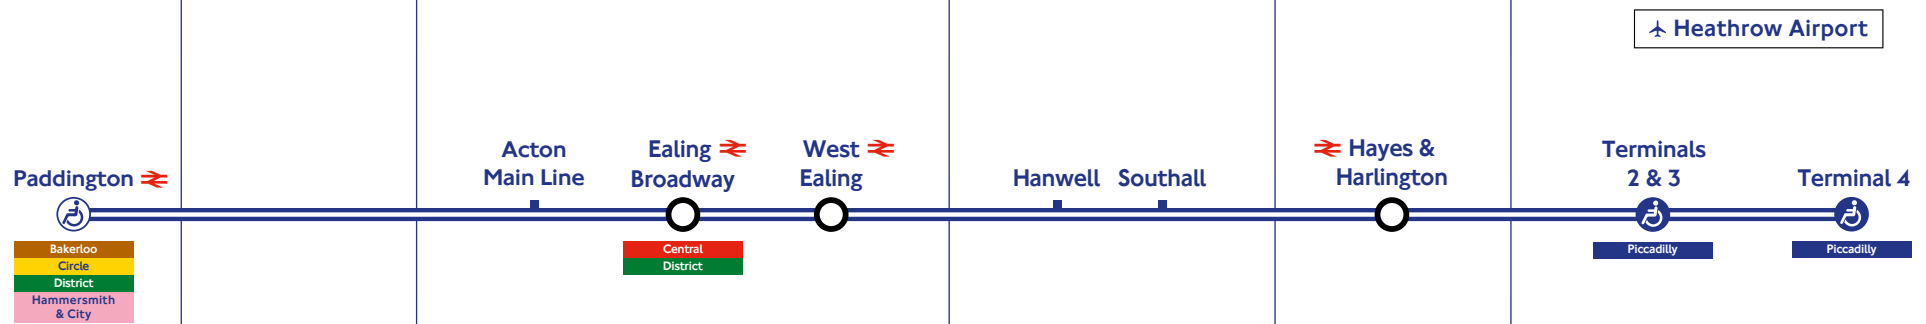

Paddington to Heathrow Airport

Service delay refunds

If you've been delayed on a TfL Rail journey, you might be able to get a service delay refund.

When we refund for service delays

If your journey was delayed for reasons within our control by:

- 15 minutes or more on Tube and DLR services
- 30 minutes or more on London Overground or TfL Rail services

We'll refund you the single fare for the journey you were delayed on. For further details please visit the TfL website.

Special pay as you go fares apply on TfL Rail services to/from Heathrow

Zone 1

Zone 2

Zone 3

Zone 4

Zone 5

Zone 6

Paddington to Heathrow Airport (20 May to 8 December 2018)