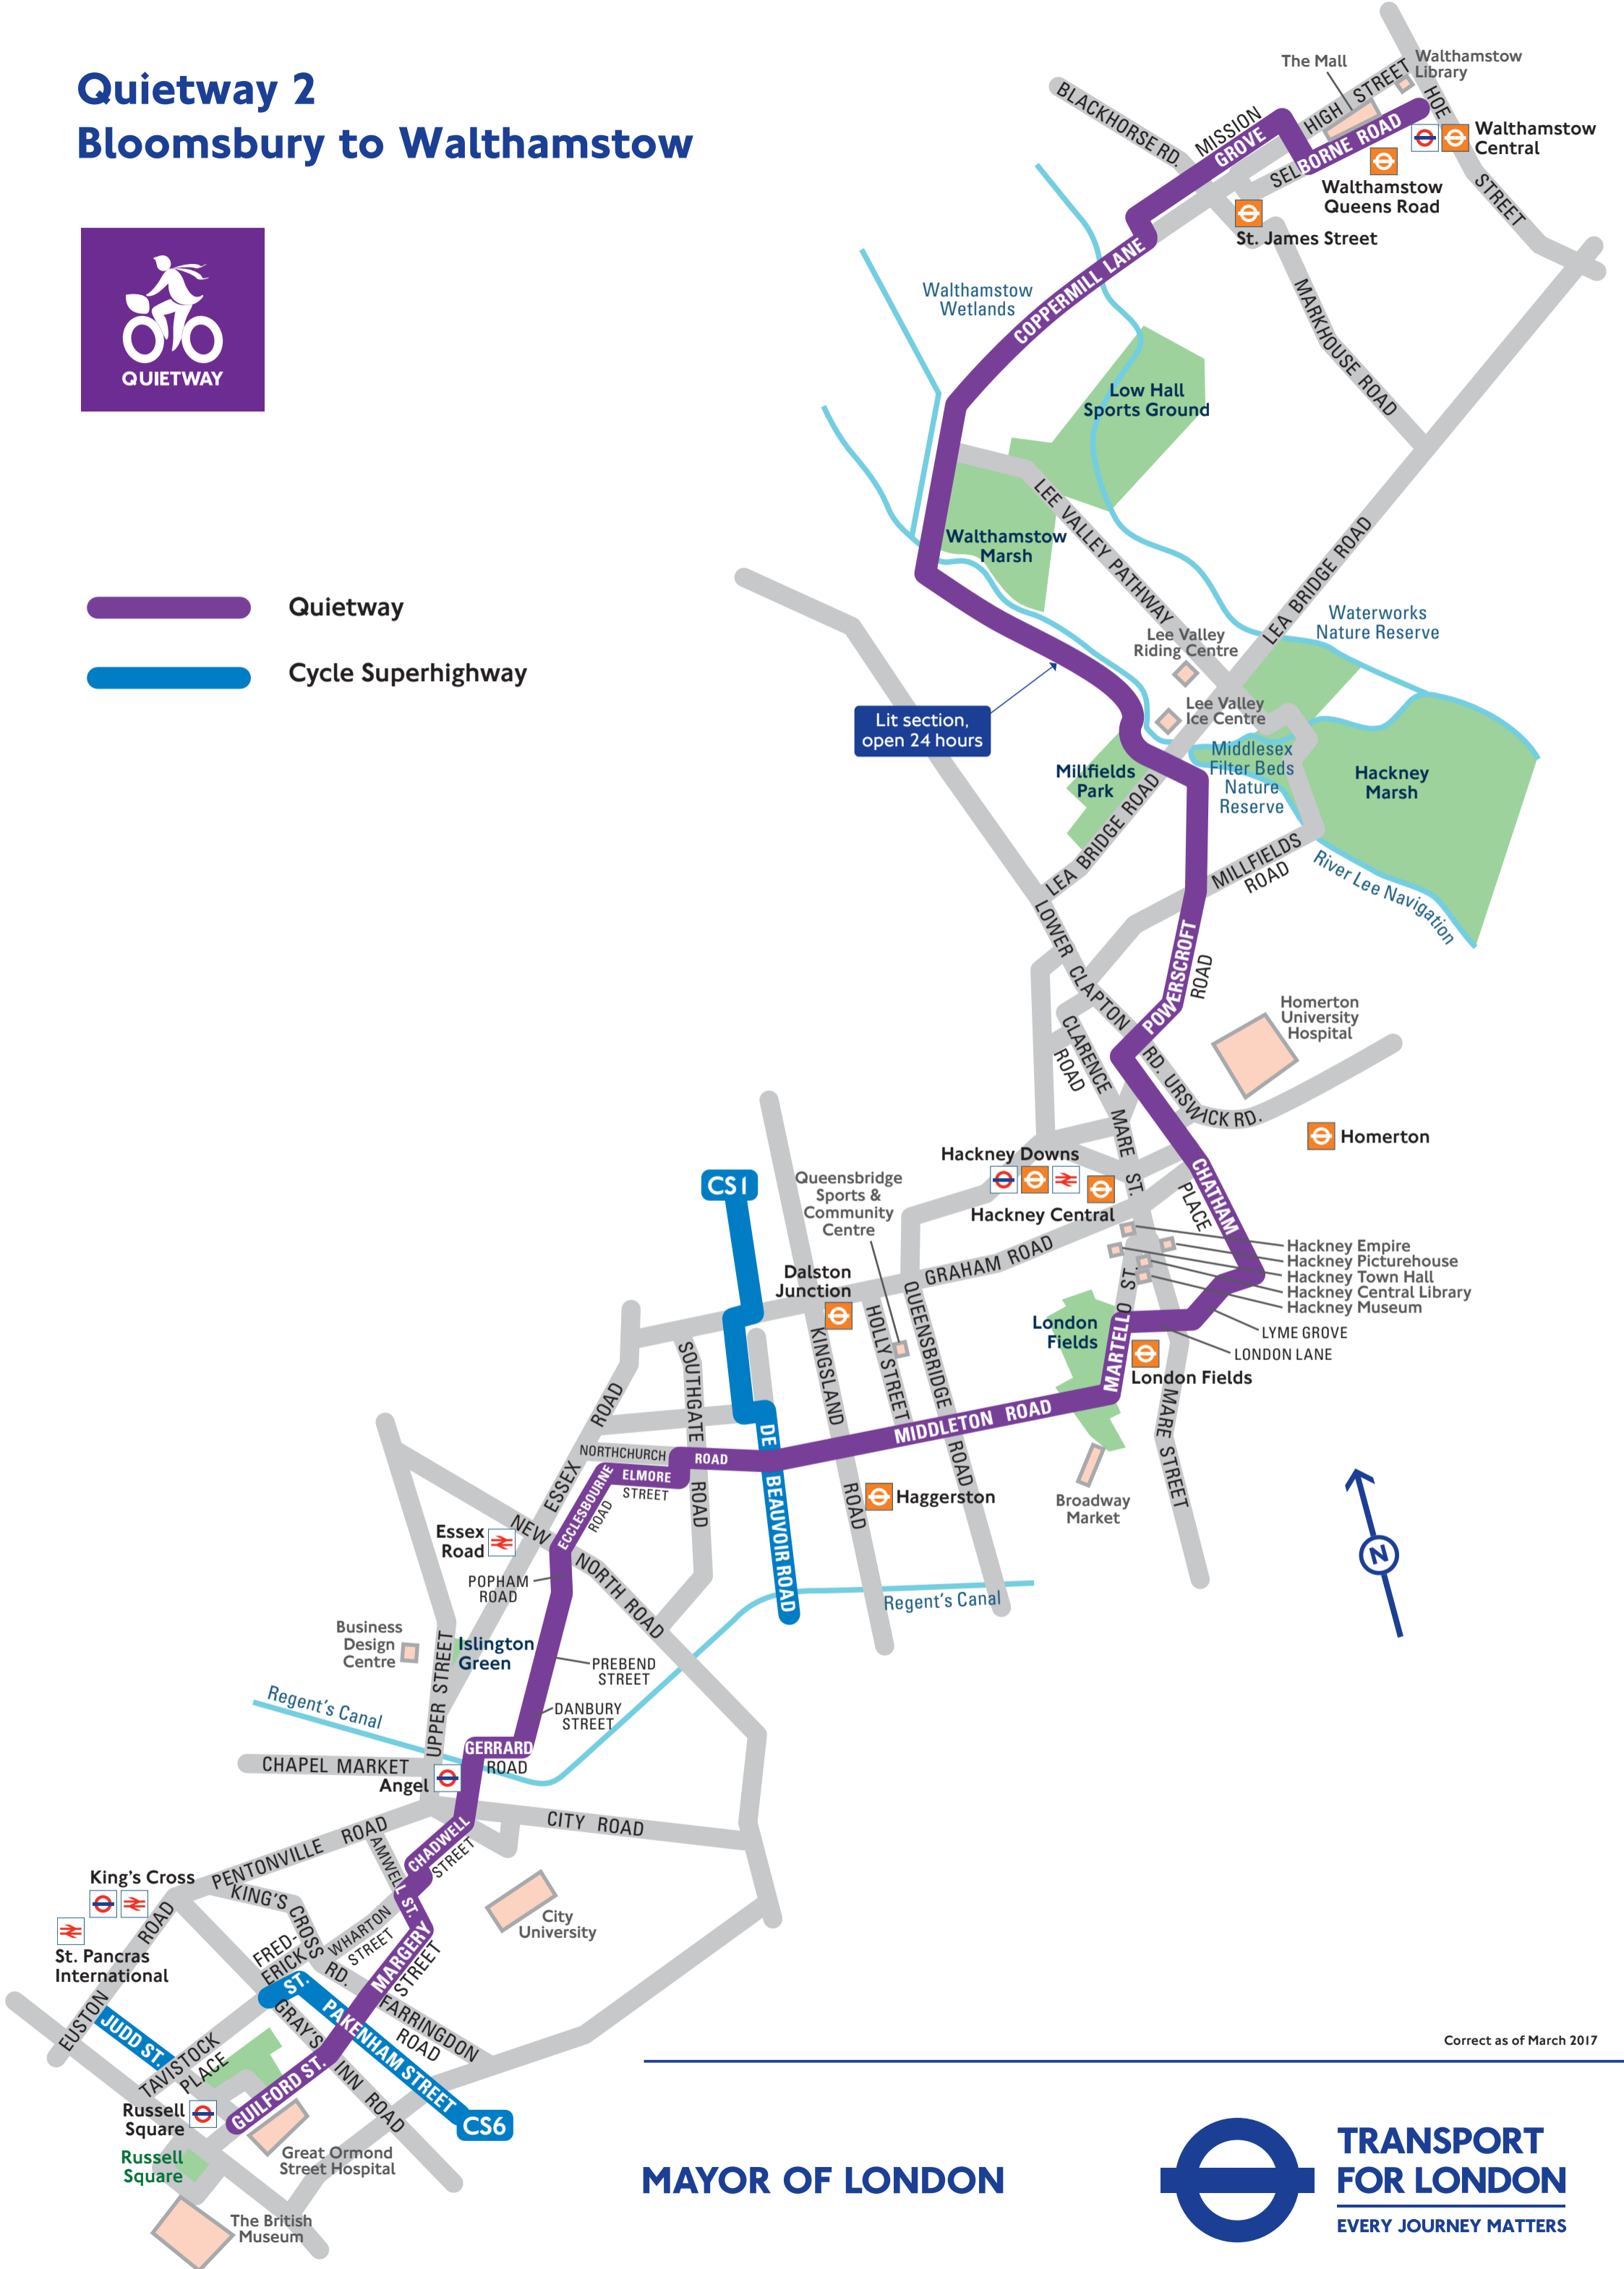

Quietway 2 Bloomsbury to Walthamstow

-  Quietway
-  Cycle Superhighway

Correct as of March 2017

MAYOR OF LONDON

TRANSPORT FOR LONDON
EVERY JOURNEY MATTERS