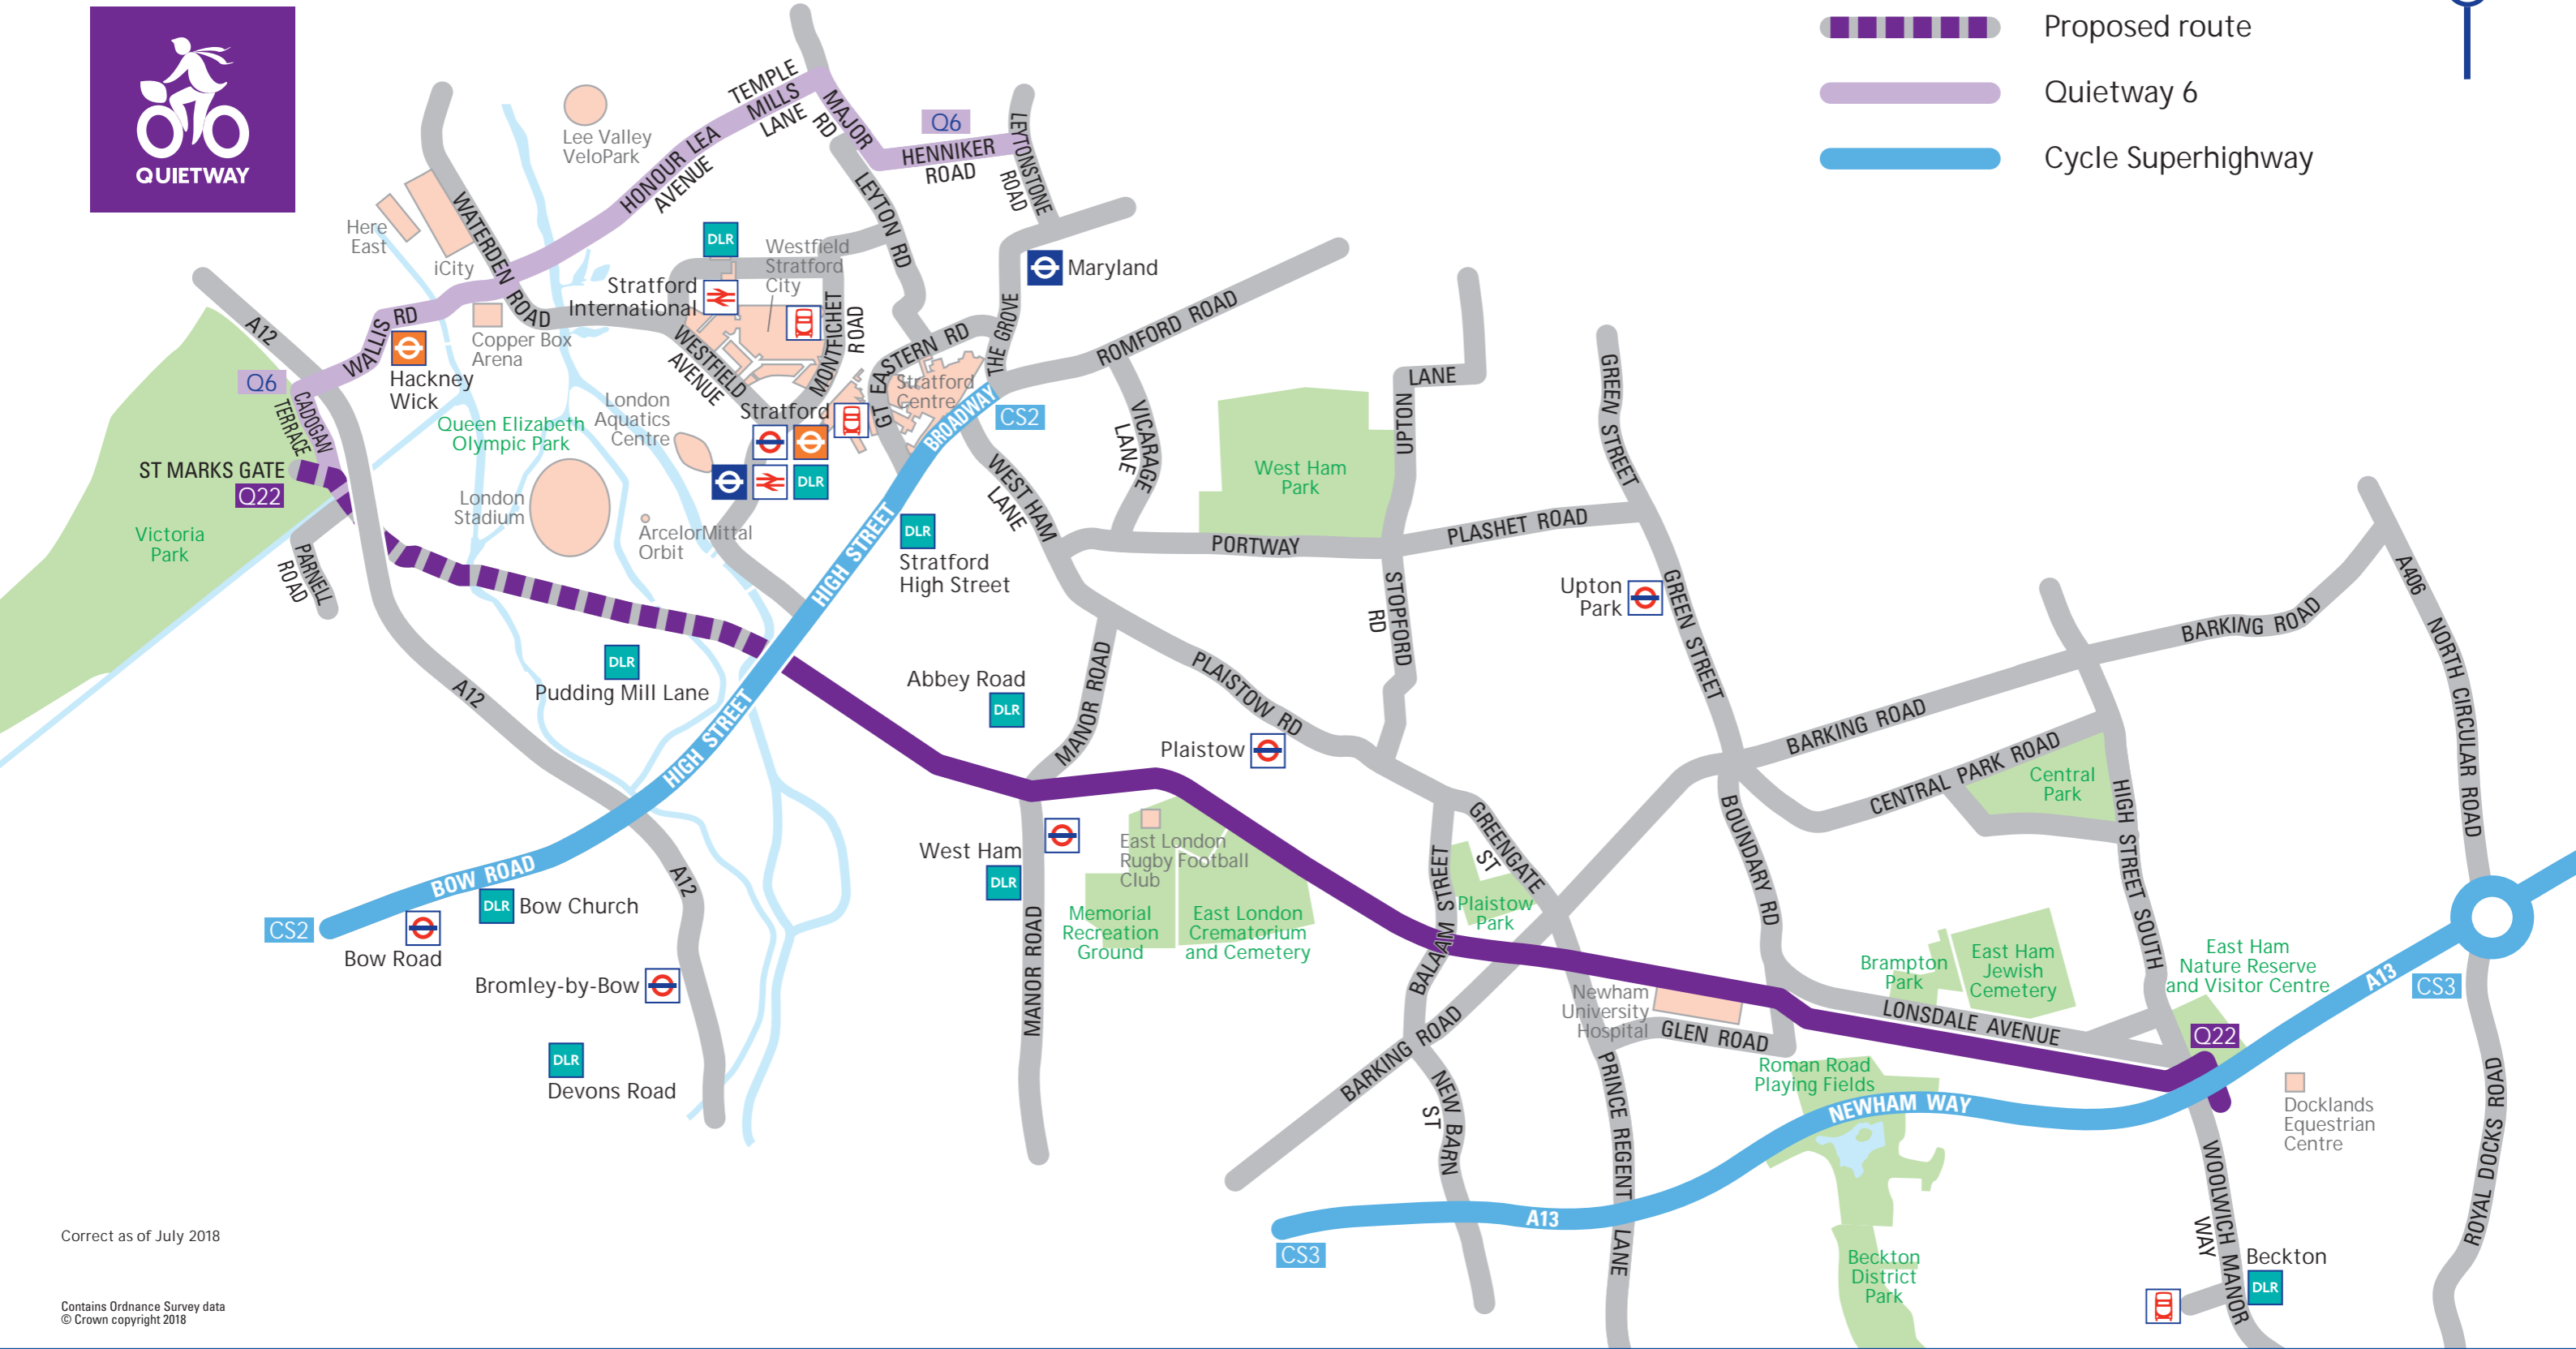

Quietway 22

Victoria Park to Newham Way via the Greenway

-  Quietway 22
-  Proposed route
-  Quietway 6
-  Cycle Superhighway

Correct as of July 2018

Contains Ordnance Survey data
© Crown copyright 2018