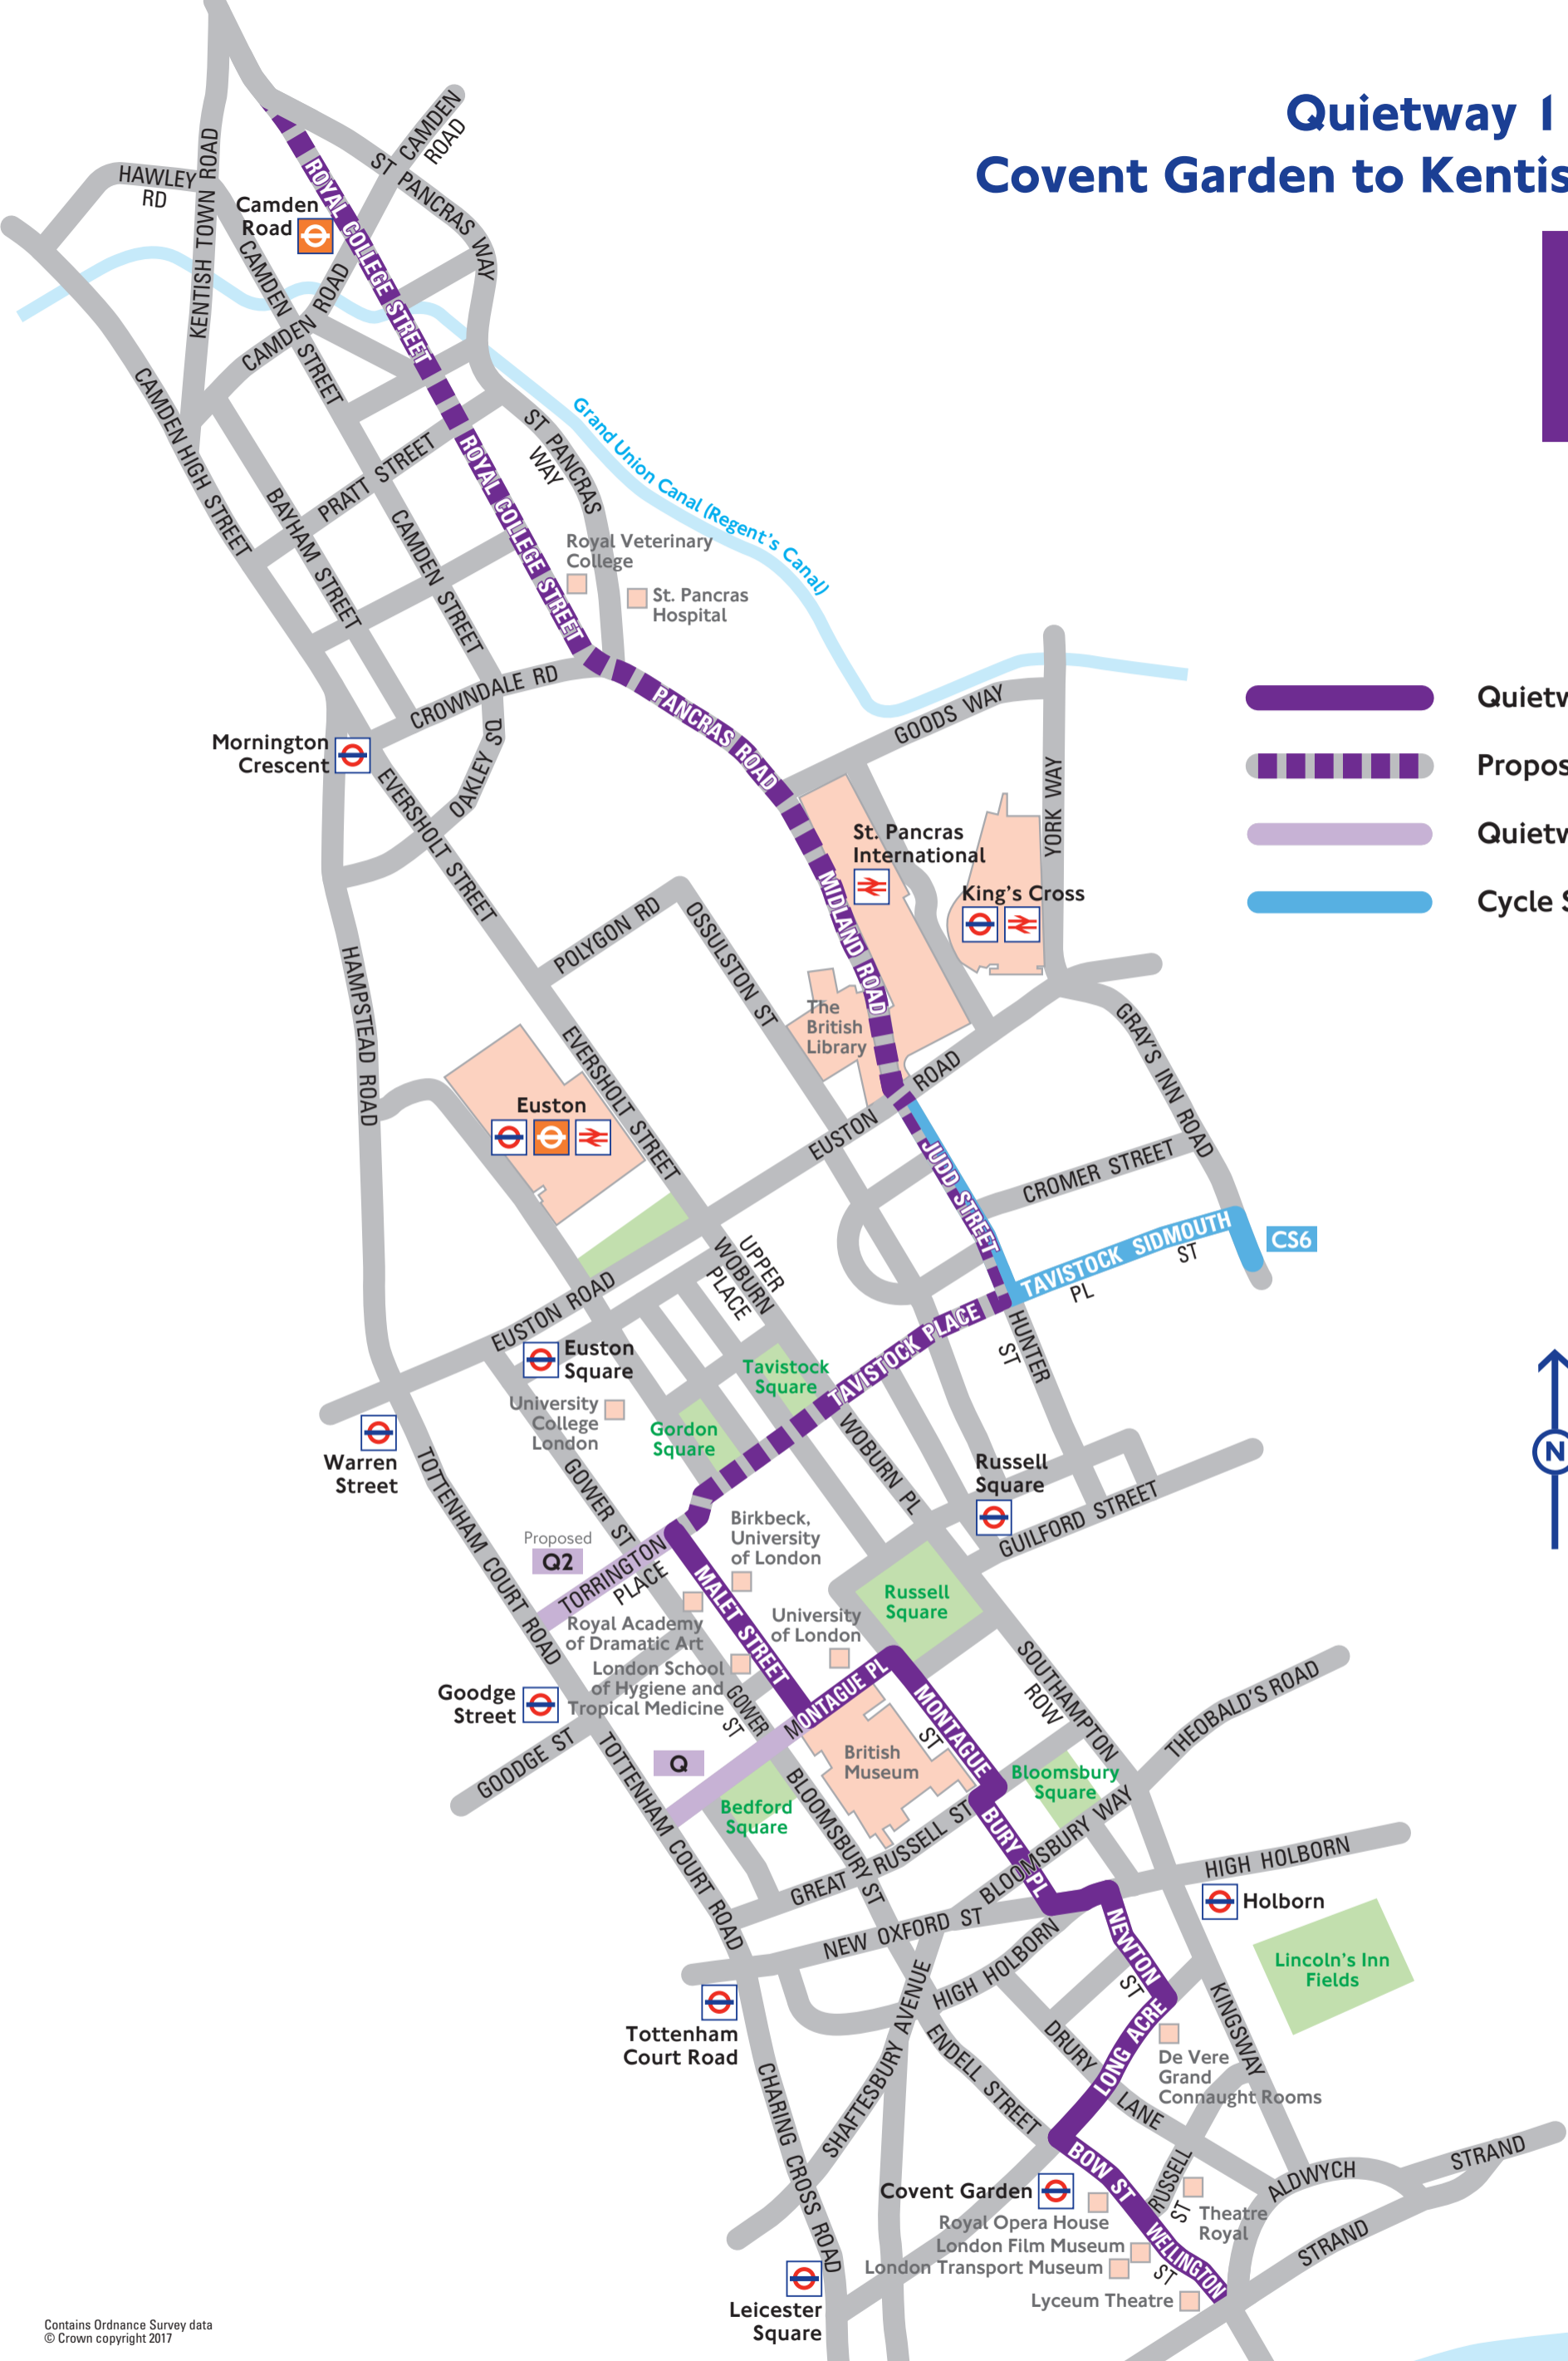

Quietway 1 (North) Covent Garden to Kentish Town

-  Quietway 1 (North)
-  Proposed route
-  Quietway
-  Cycle Superhighway

Contains Ordnance Survey data
© Crown copyright 2017

Correct as of October 2017