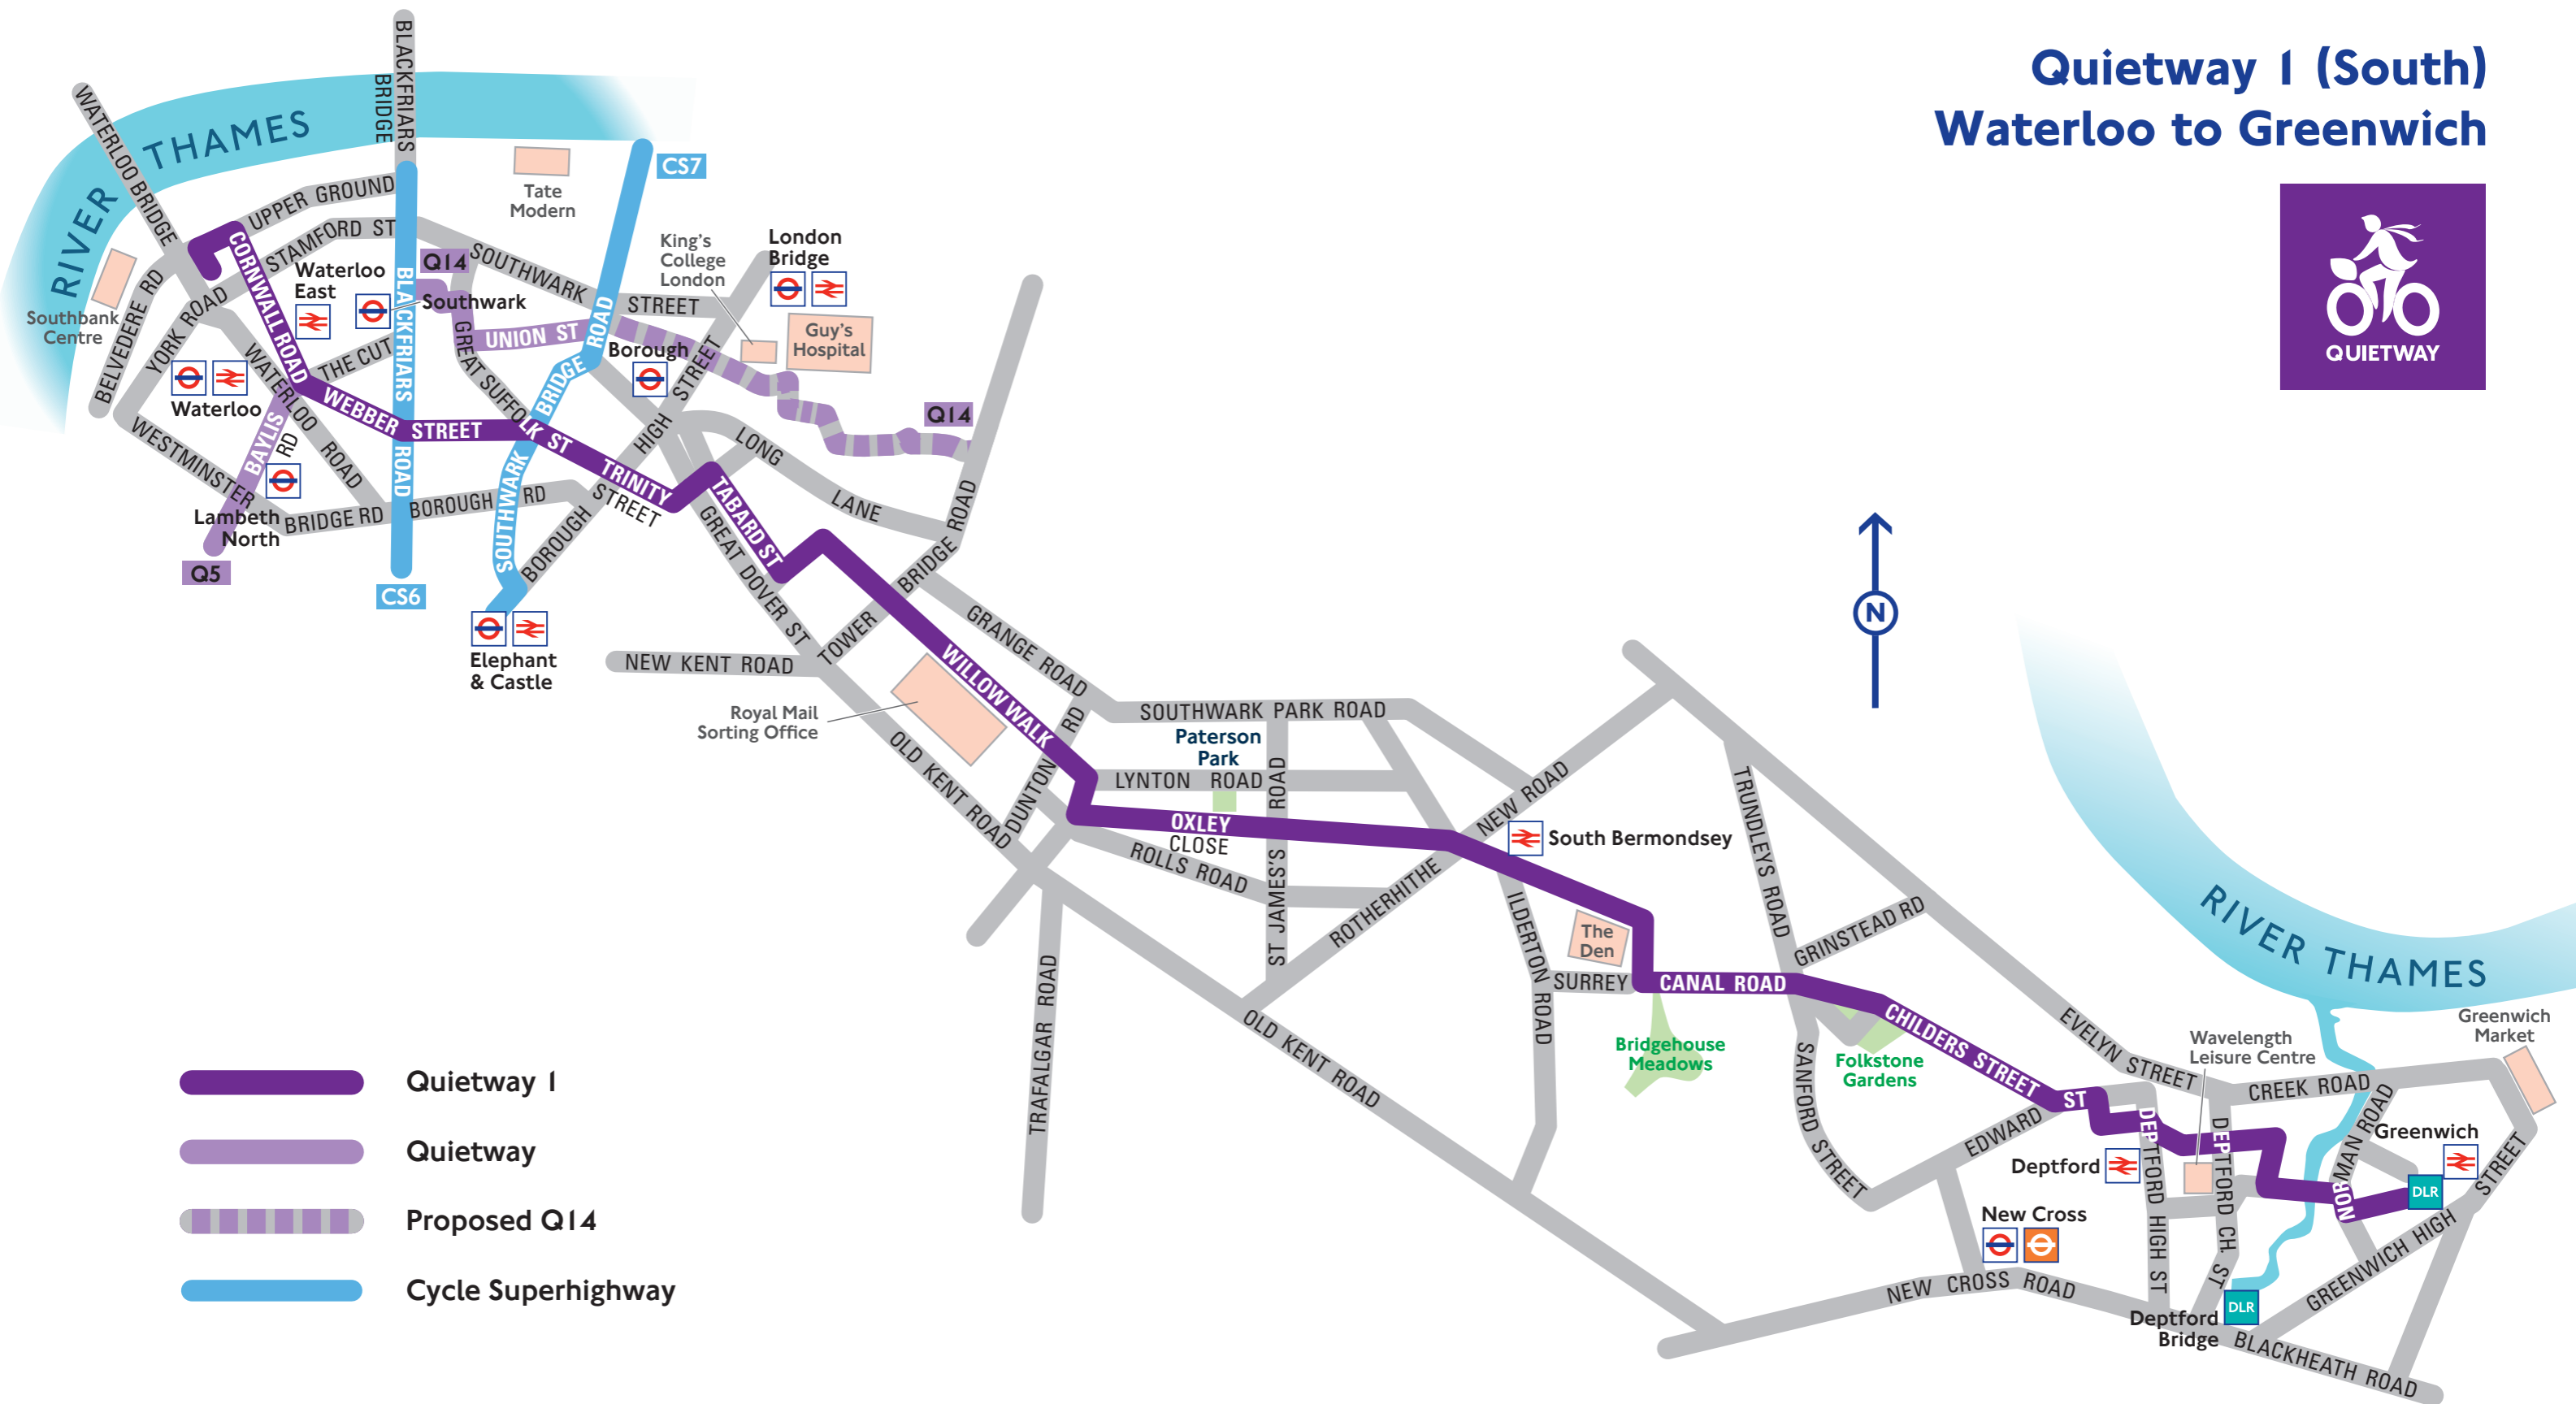

# Quietway 1 (South) Waterloo to Greenwich

-  Quietway 1
-  Quietway
-  Proposed Q14
-  Cycle Superhighway

Correct as of November 2017