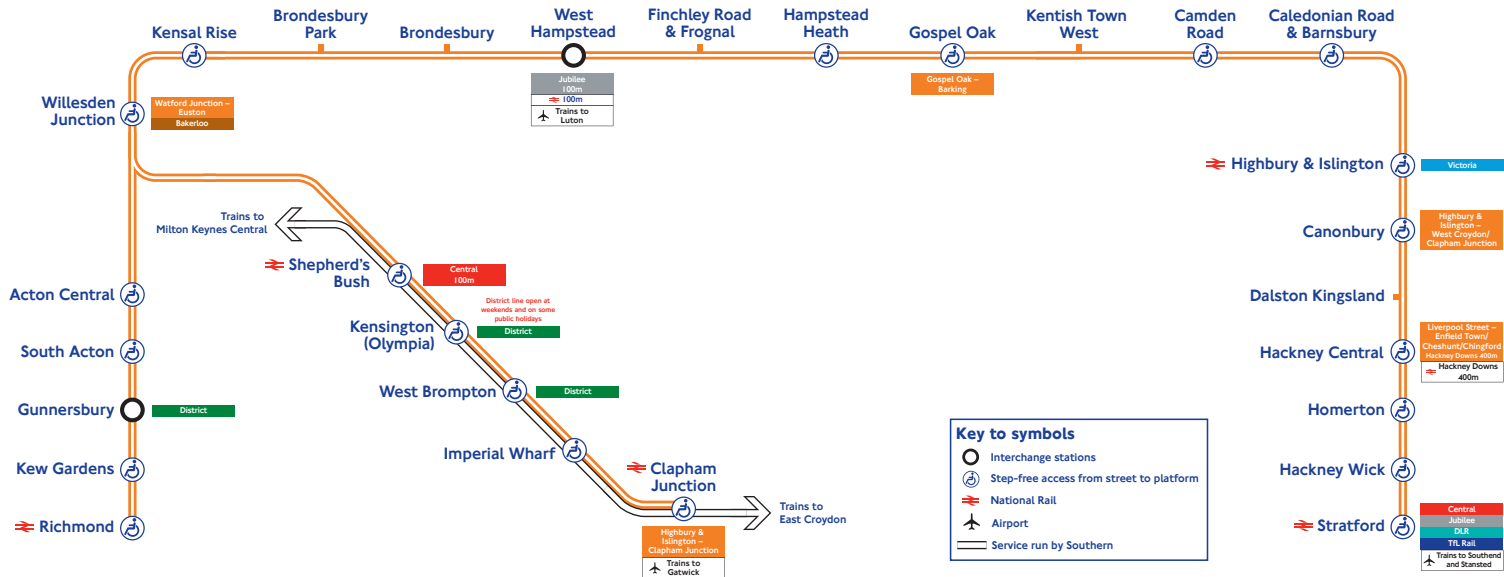

Richmond and Clapham Junction to Stratford

Key to symbols and notes (refer to tables on pages 3 to 26)

⊖ Frequent District Line services run between these stations. Please see London Underground publicity for more details

All services run by London Overground unless otherwise indicated

SN Service operated by Southern

A Continues to Watford Junction

B Continues to Milton Keynes Central

C Starts from Coulsdon Town; continues to Watford Junction

D Starts from South Croydon; continues to Milton Keynes Central

E Starts from East Croydon

F Starts from East Croydon; continues to Milton Keynes Central

G Starts from East Croydon; continues to Watford Junction

H Starts from Watford Junction

J Starts from Milton Keynes Central; continues to East Croydon

K Service runs from Monday 15 January 2018. Starts from Woodgrange Park

L Continues to Purley

M Starts from Milton Keynes Central; continues to Selhurst