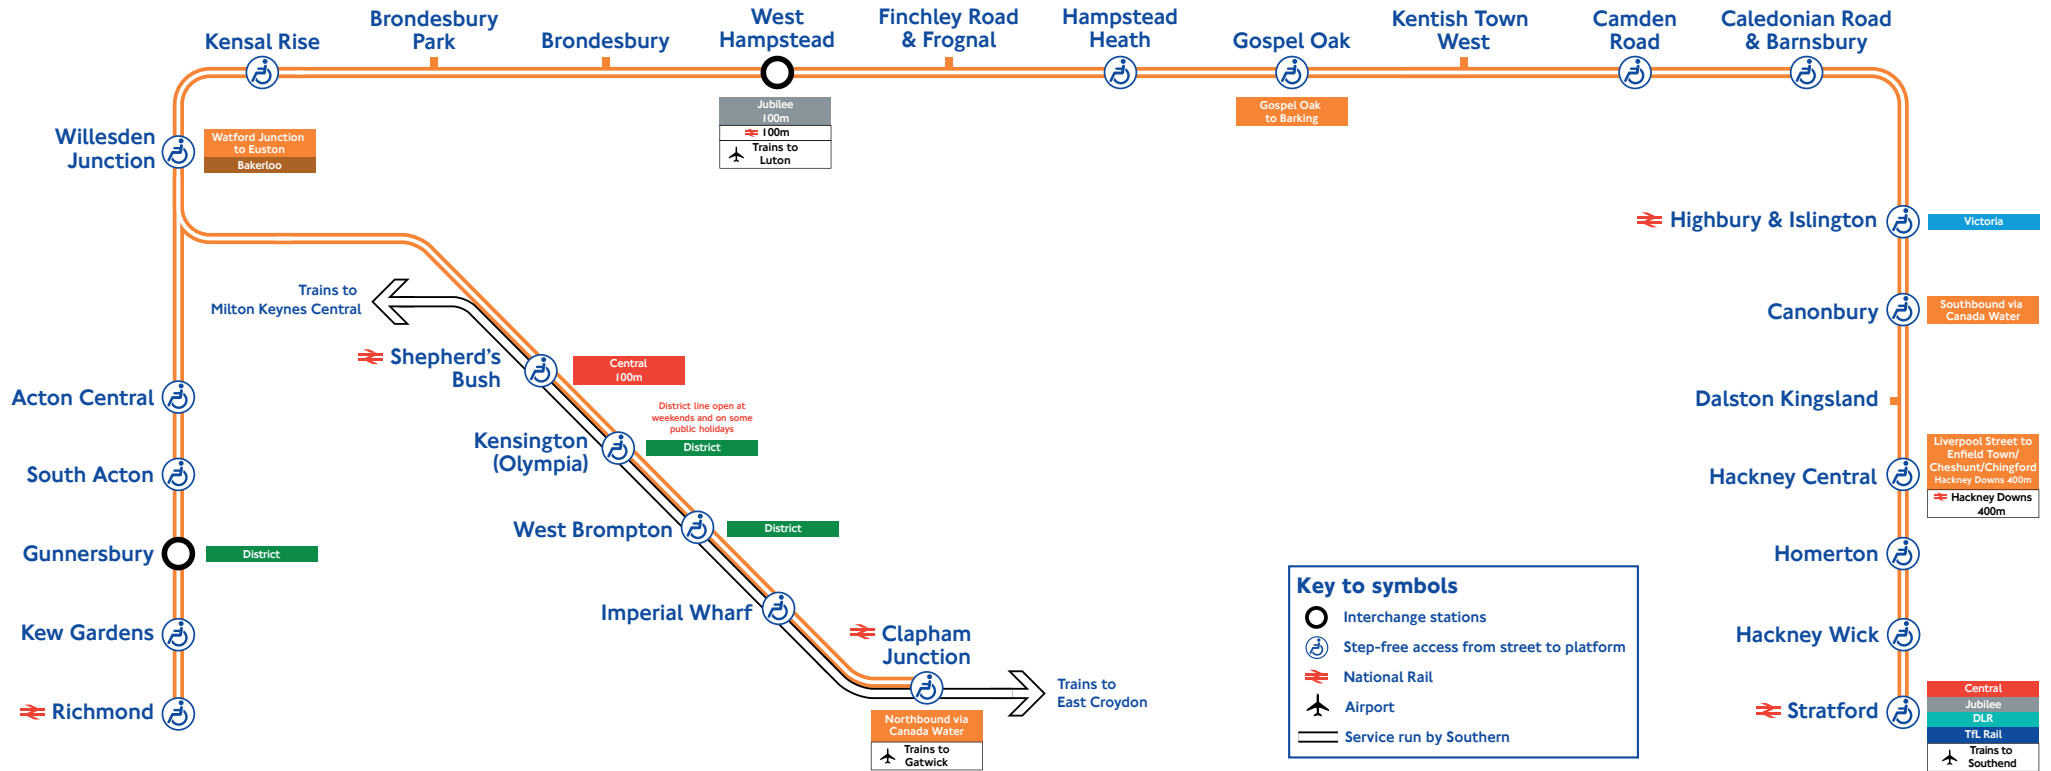

Richmond and Clapham Junction to Stratford route

Key to symbols and notes (refer to tables on pages 3 to 38)

- ⊖ Frequent District Line services run between these stations. Please see London Underground publicity for more details
All services run by London Overground unless otherwise indicated
- SN Service operated by Southern
- A Continues to Watford Junction
- B Starts from Balham; continues to Milton Keynes Central
- C Starts from Selhurst; continues to Milton Keynes Central
- D Starts from East Croydon; continues to Milton Keynes Central
- E Starts from East Croydon; continues to Watford Junction
- F Starts from East Croydon
- G Starts from East Croydon on Mondays, Wednesdays and Fridays (starts from Selhurst on Tuesdays and Thursdays). Continues to Milton Keynes Central
- H Starts from Selhurst
- J Starts from Selhurst; continues to Watford Junction
- K Starts from Watford Junction; continues to East Croydon
- L Starts from Milton Keynes Central; continues to East Croydon
- M Starts from Watford Junction
- N Starts from Milton Keynes Central. Continues to East Croydon on Mondays, Wednesdays and Fridays (terminates at Clapham Junction on Tuesdays and Thursdays)
- P Continues to East Croydon
- Q Starts from Milton Keynes Central