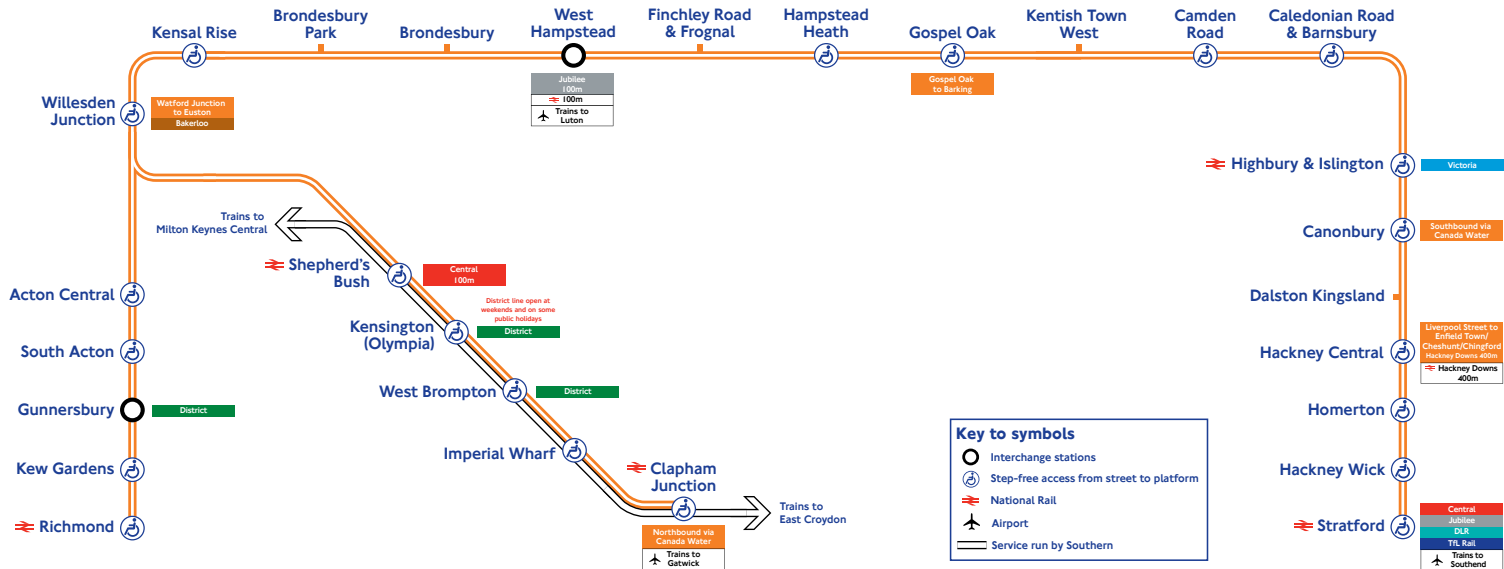

Richmond and Clapham Junction to Stratford route

Key to symbols and notes (refer to tables on pages 3 to 30)

⊖ Frequent District Line services run between these stations. Please see London Underground publicity for more details

All services run by London Overground unless otherwise indicated

SN Service operated by Southern

A Continues to Watford Junction

B Starts from Balham; continues to Milton Keynes Central

C Starts from Selhurst; continues to Milton Keynes Central

D Starts from East Croydon; continues to Milton Keynes Central

E Starts from East Croydon; continues to Watford Junction

F Starts from East Croydon

G Starts from East Croydon on Mondays, Wednesdays and Fridays (starts from Selhurst on Tuesdays and Thursdays). Continues to Milton Keynes Central

H Starts from Selhurst

J Starts from Selhurst; continues to Watford Junction

K Starts from Watford Junction; continues to East Croydon

L Starts from Milton Keynes Central; continues to East Croydon

M Starts from Watford Junction