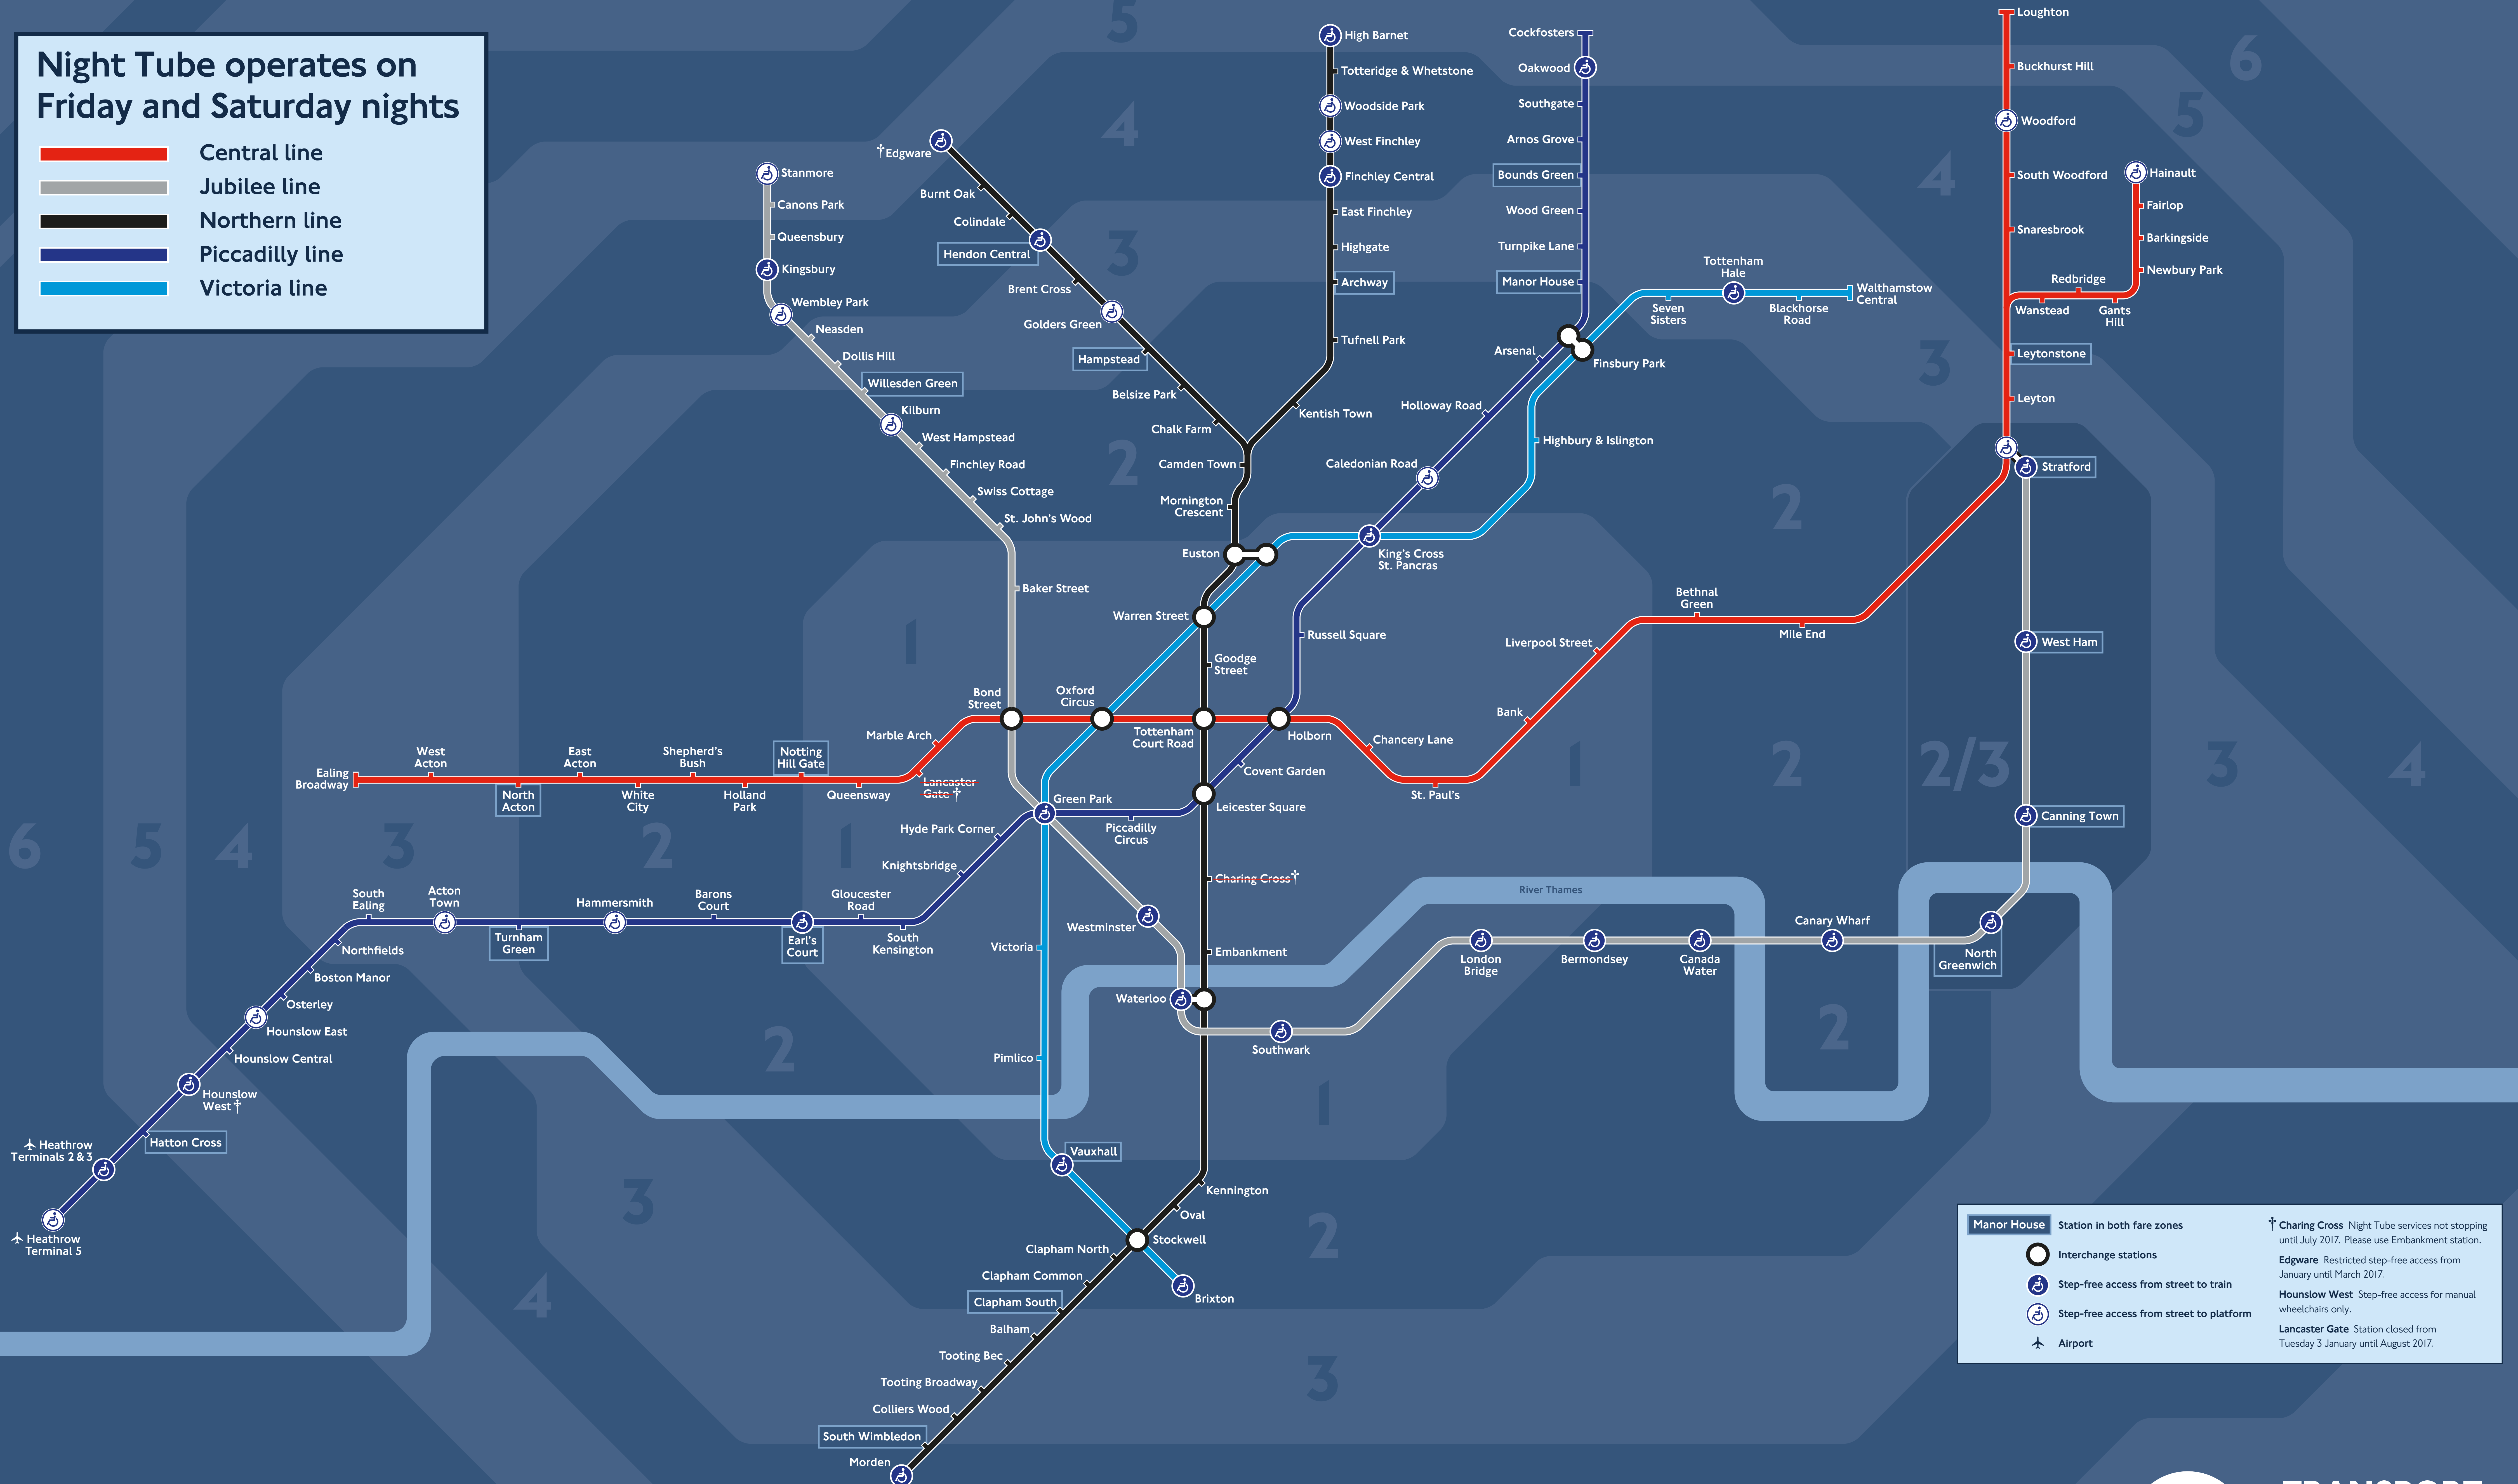

Night Tube

Operates on Friday and Saturday nights

Night Tube operates on Friday and Saturday nights

- █ Central line
- █ Jubilee line
- █ Northern line
- █ Piccadilly line
- █ Victoria line

| | | | |
|--------------------|--|------------------------|--|
| Manor House | Station in both fare zones | † Charing Cross | Night Tube services not stopping until July 2017. Please use Embankment station. |
| | Interchange stations | Edgware | Restricted step-free access from January until March 2017. |
| | Step-free access from street to train | Hounslow West | Step-free access for manual wheelchairs only. |
| | Step-free access from street to platform | Lancaster Gate | Station closed from Tuesday 3 January until August 2017. |
| | Airport | | |