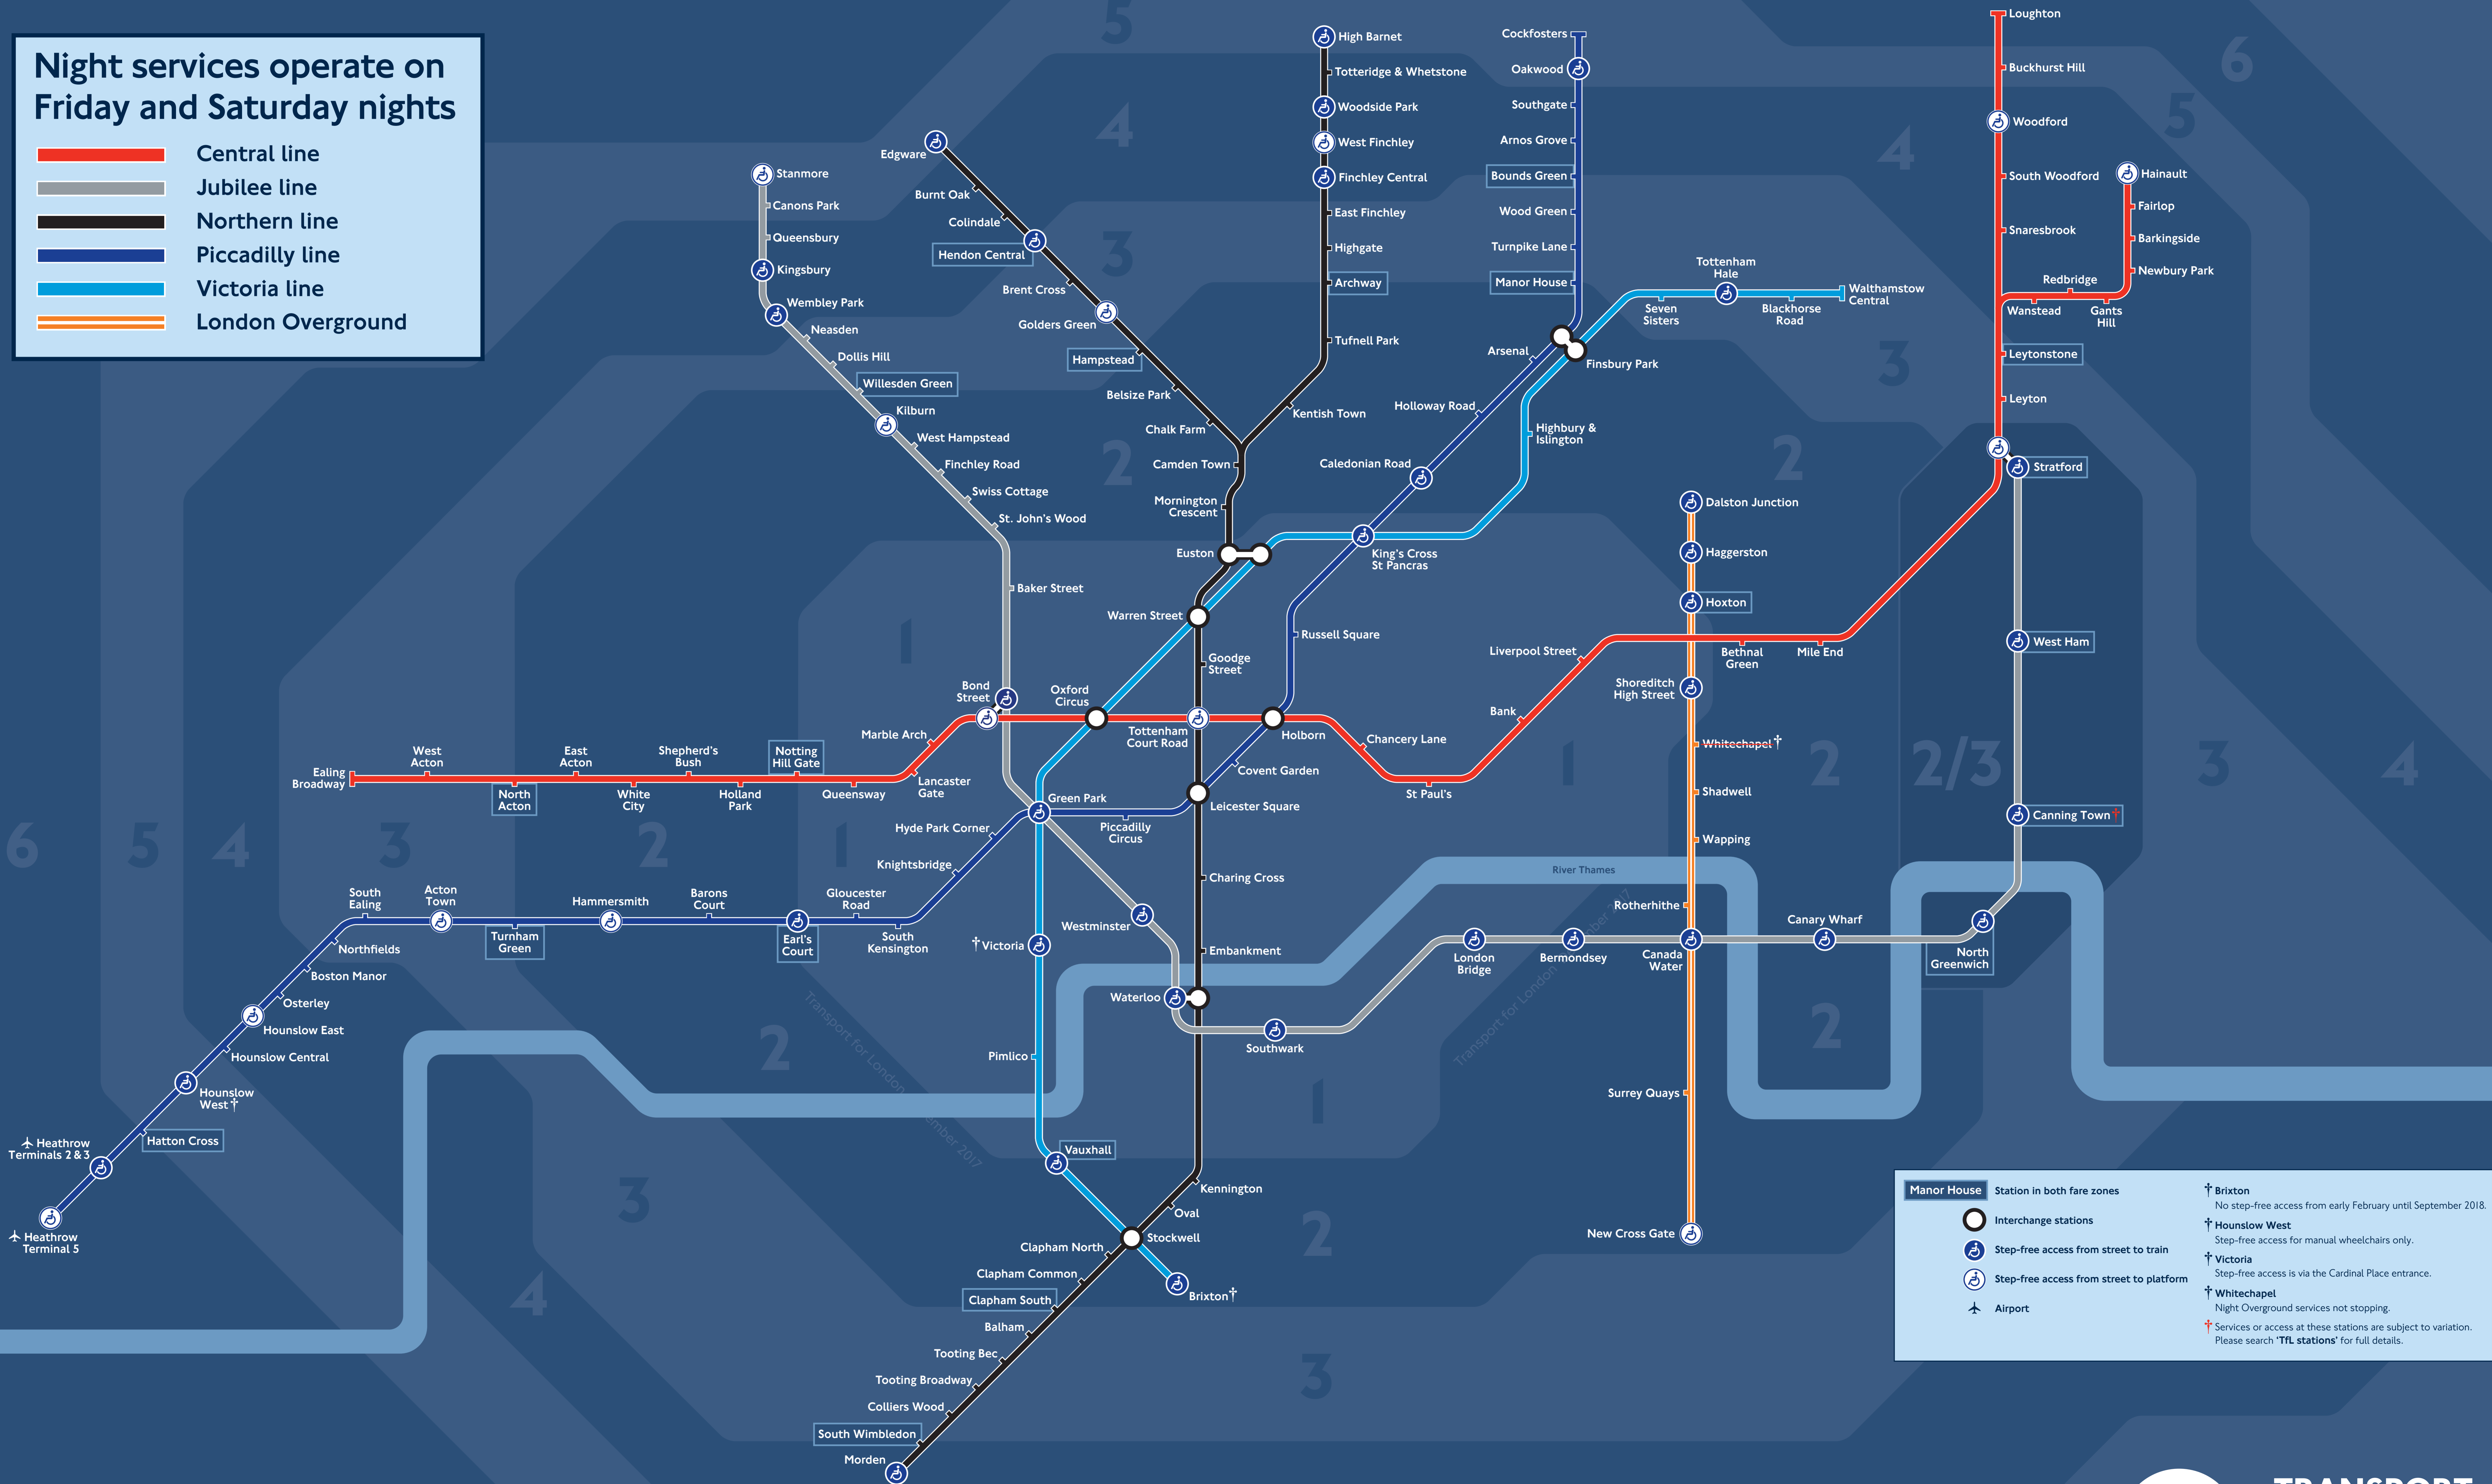

Night Tube

Operates on Friday and Saturday nights

Night Tube Service

Night services operate on Friday and Saturday nights

- █ Central line
- █ Jubilee line
- █ Northern line
- █ Piccadilly line
- █ Victoria line
- █ London Overground

Manor House	Station in both fare zones	Brixton	No step-free access from early February until September 2018.
Interchange stations		Hounslow West	Step-free access for manual wheelchairs only.
Step-free access from street to train		Victoria	Step-free access is via the Cardinal Place entrance.
Step-free access from street to platform		Whitechapel	Night Overground services not stopping.
Airport			Services or access at these stations are subject to variation. Please search 'TfL stations' for full details.

MAYOR OF LONDON

tfl.gov.uk

24 hour travel information
0343 222 1234*

Sign up for email updates
tfl.gov.uk/emailupdates

@TfLTravelAlerts

TRANSPORT FOR LONDON
EVERY JOURNEY MATTERS

Online maps are strictly for personal use only. To license the Tube map for commercial use please visit tfl.gov.uk/maplicensing