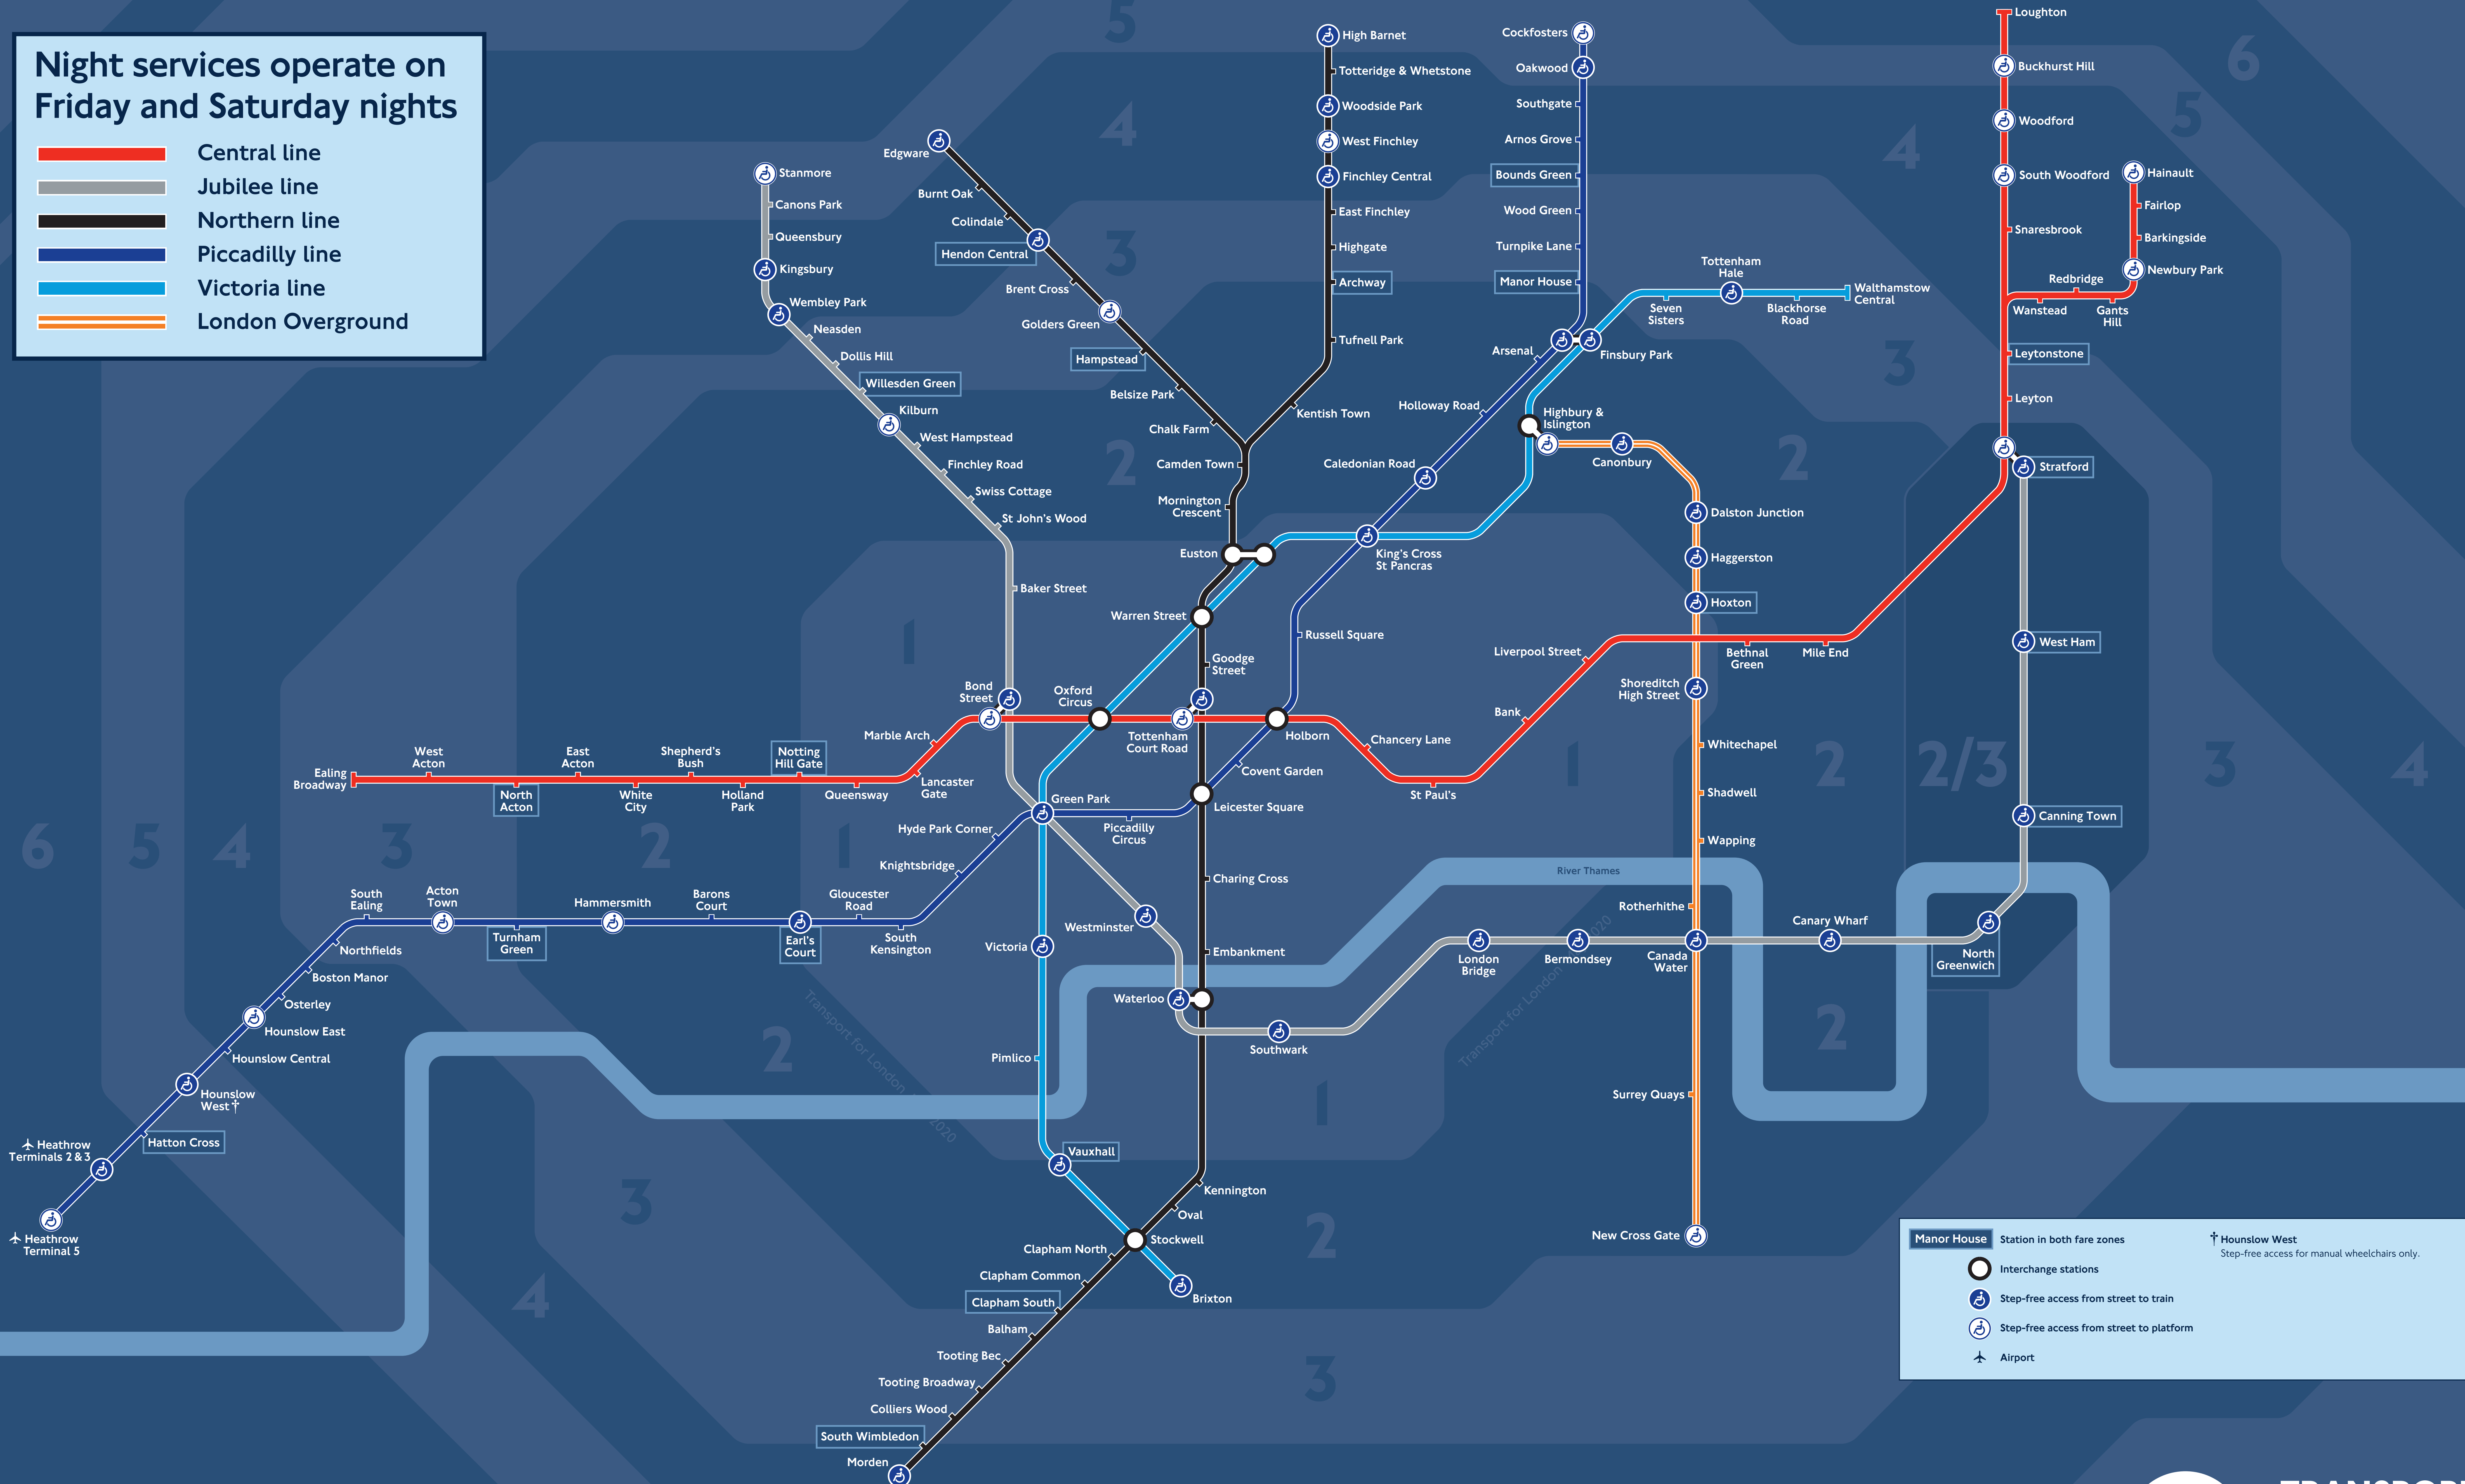

Night Tube and London Overground map

Operates on Friday and Saturday nights

Tube and London Overground Night Services

Night services operate on Friday and Saturday nights

- █ Central line
- █ Jubilee line
- █ Northern line
- █ Piccadilly line
- █ Victoria line
- █ London Overground

Manor House	Station in both fare zones	† Hounslow West Step-free access for manual wheelchairs only.
	Interchange stations	
	Step-free access from street to train	
	Step-free access from street to platform	
	Airport	

MAYOR OF LONDON

24 hour travel information
0343 222 1234*

Check your travel
tfl.gov.uk/travel-tools

TRANSPORT FOR LONDON
EVERY JOURNEY MATTERS

Online maps are strictly for personal use only. To license the Tube map for commercial use please visit tfl.gov.uk/maplicensing