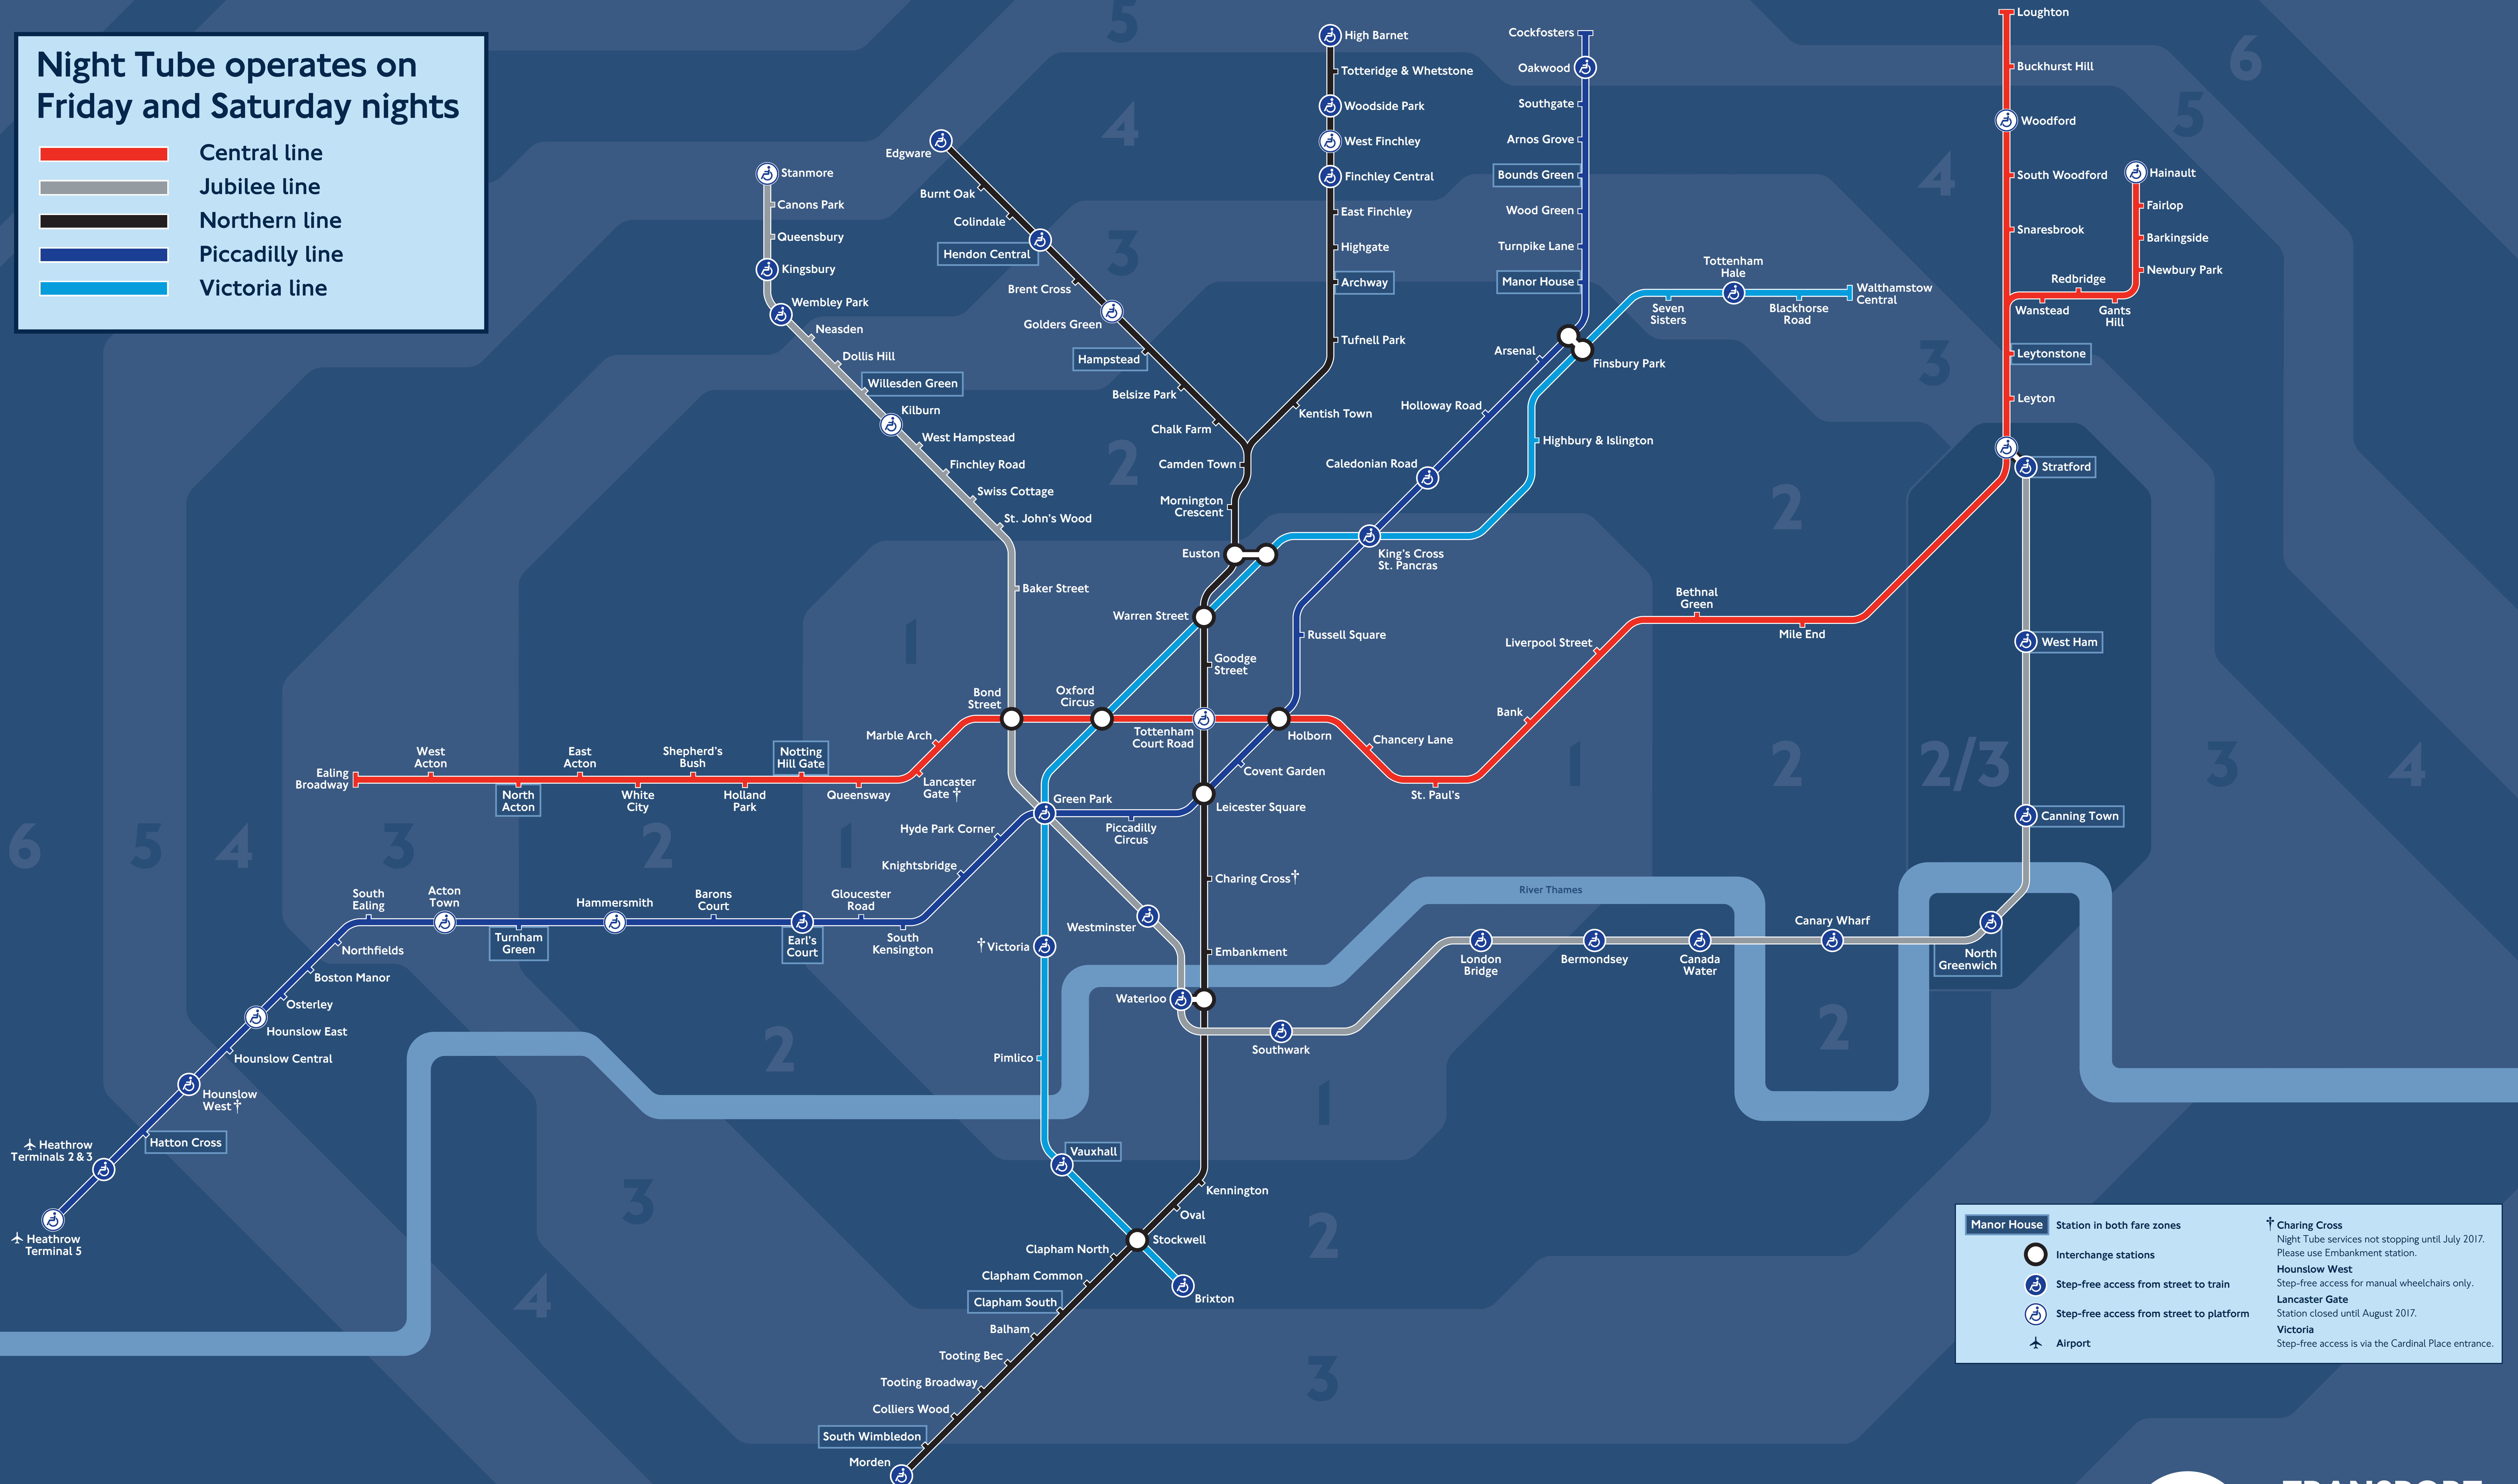

Night Tube

Operates on Friday and Saturday nights

Night Tube operates on Friday and Saturday nights

- █ Central line
- █ Jubilee line
- █ Northern line
- █ Piccadilly line
- █ Victoria line

Manor House	Station in both fare zones	† Charing Cross	Night Tube services not stopping until July 2017. Please use Embankment station.
	Interchange stations	Hounslow West	Step-free access for manual wheelchairs only.
	Step-free access from street to train	Lancaster Gate	Station closed until August 2017.
	Step-free access from street to platform	Victoria	Step-free access is via the Cardinal Place entrance.
	Airport		