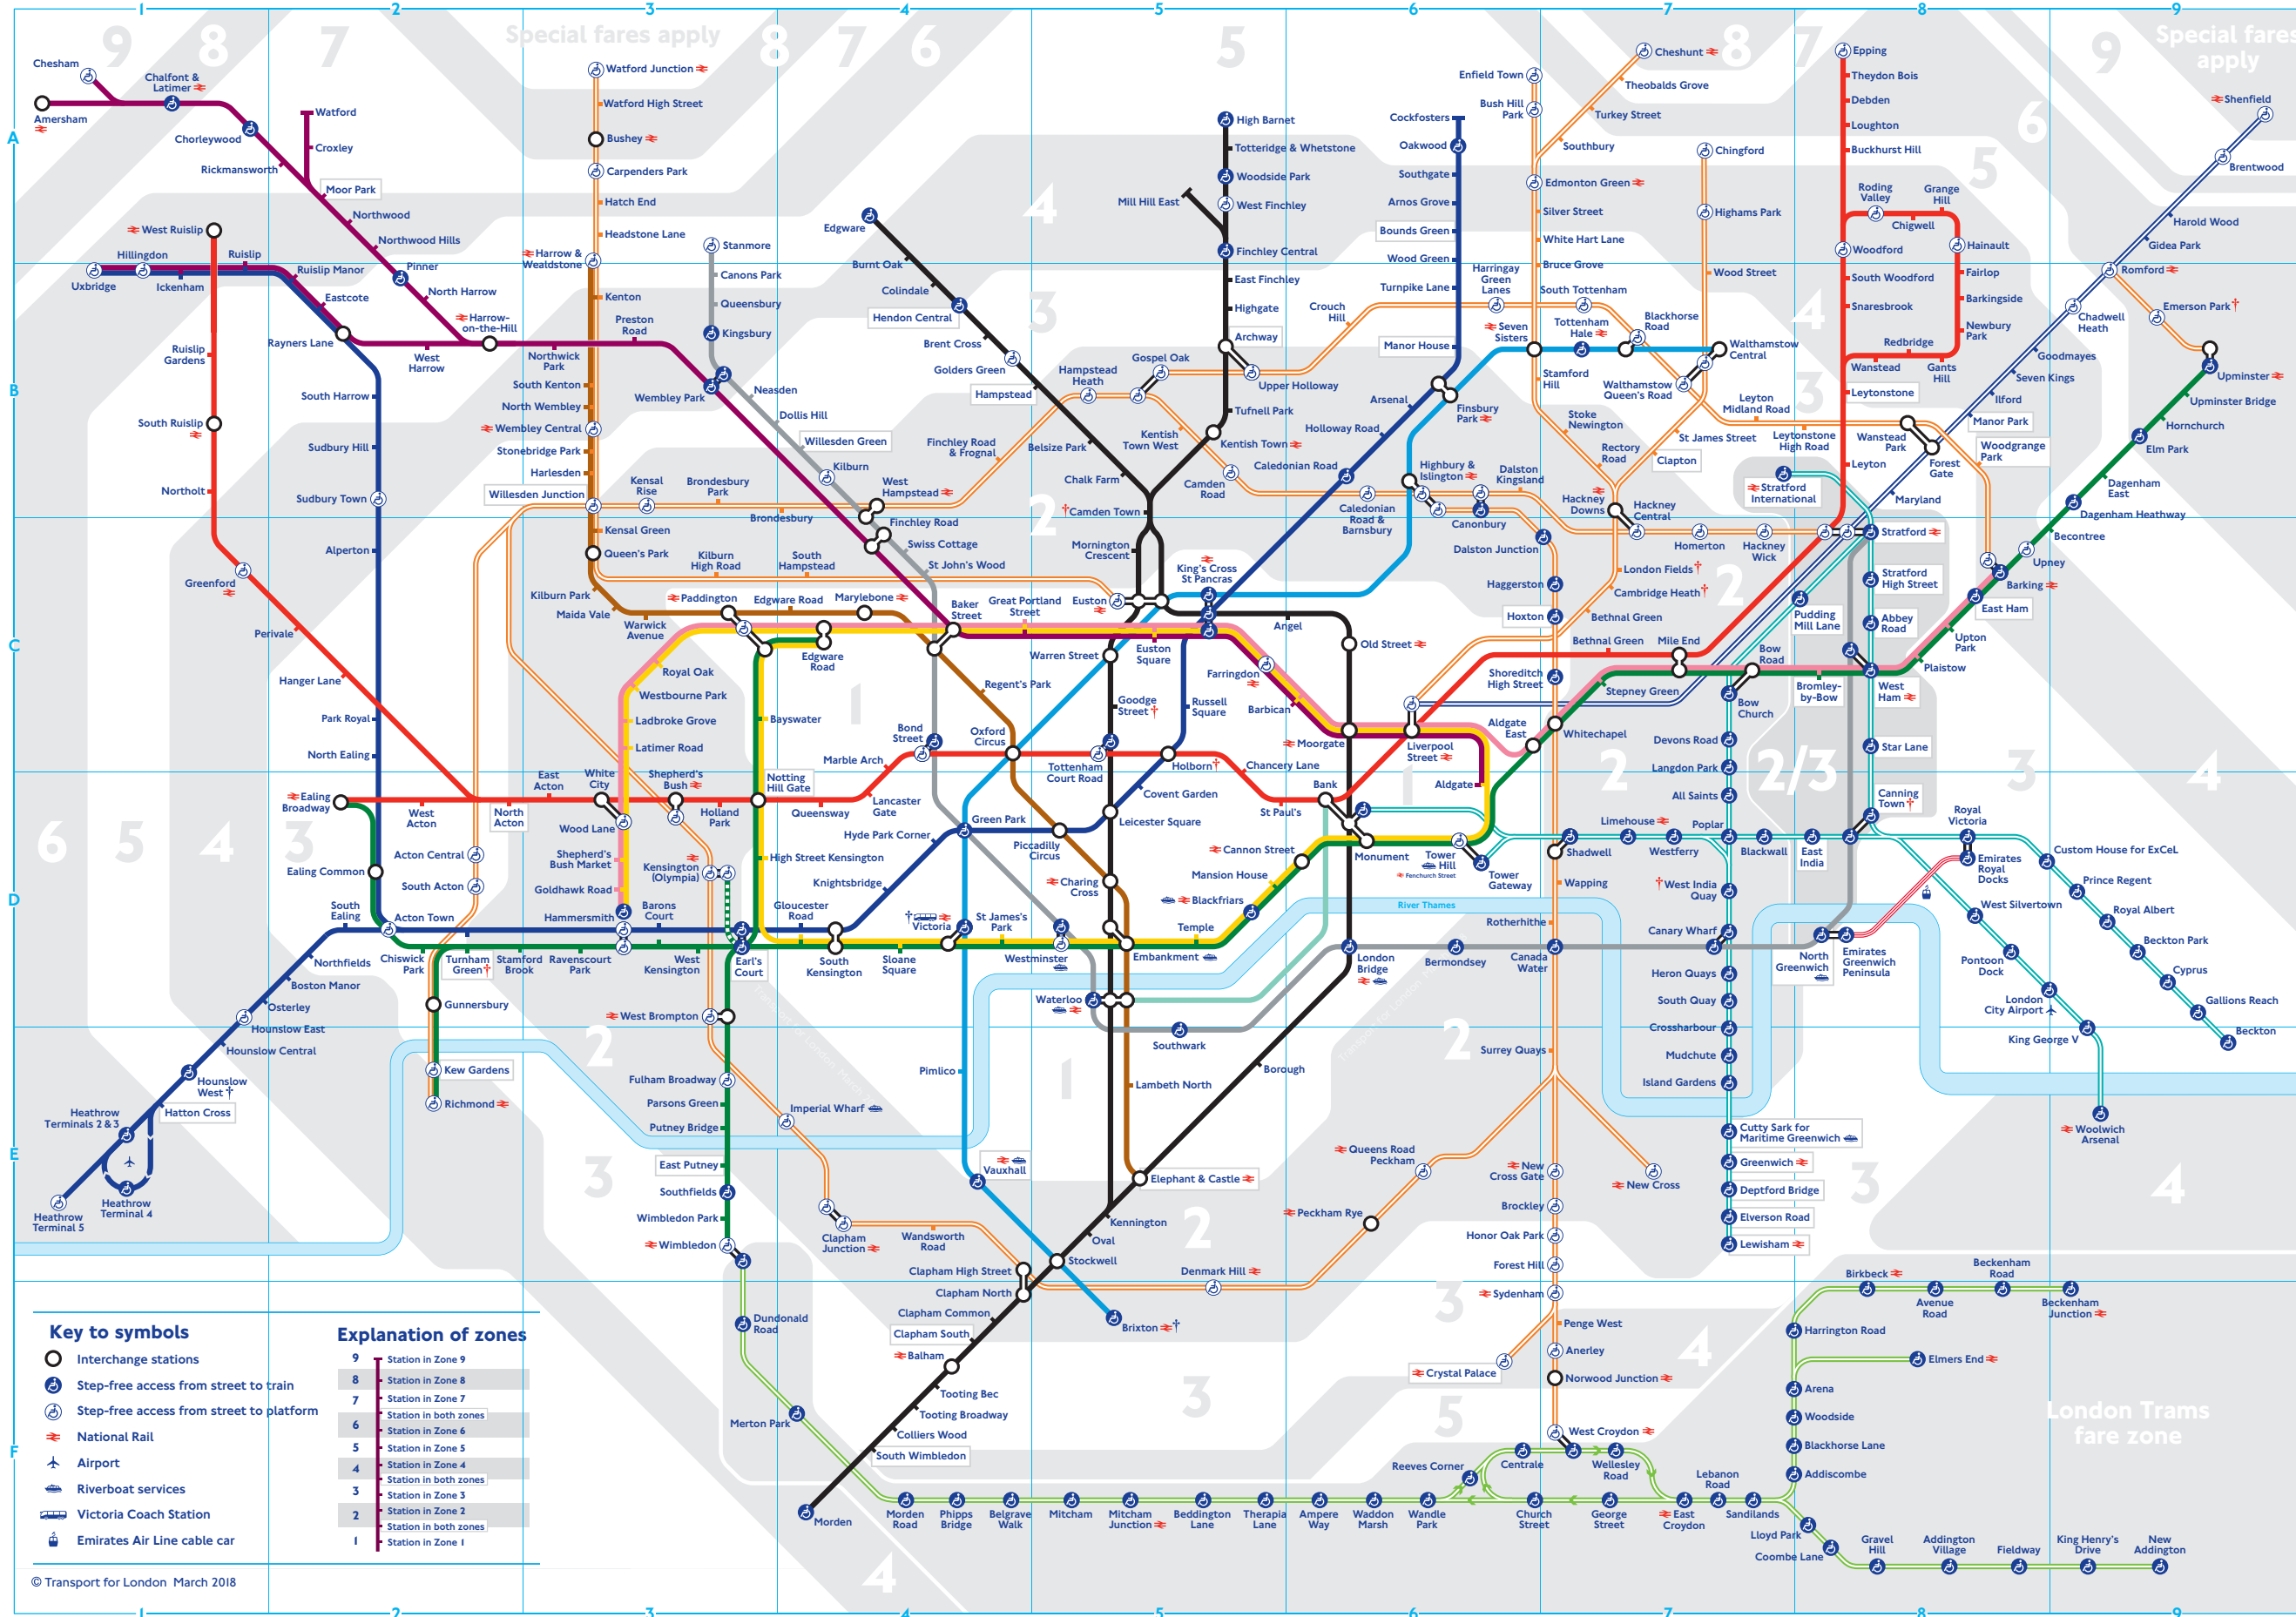

Tube map

Check before you travel

- † Brixton
  No step-free access until September 2018.
- † Hounslow West
  Step-free access for manual wheelchairs only.
- † Victoria
  Step-free access is via the Cardinal Place entrance.
- † Services or access at these stations are subject to variation. Please search 'TfL stations' for full details.

Key to lines

- Bakerloo
- Central
- Circle
- District
- Hammersmith & City
- Jubilee
- Metropolitan
- Northern
- Piccadilly
- Victoria
- Waterloo & City
- DLR
- Emirates Air Line cable car (special fares apply)
- London Overground
- TfL Rail
- London Trams
- District open weekends and on some public holidays

Key to symbols

- Interchange stations
- Step-free access from street to train
- Step-free access from street to platform
- National Rail
- Airport
- Riverboat services
- Victoria Coach Station
- Emirates Air Line cable car

Explanation of zones

- 9 Station in Zone 9
- 8 Station in Zone 8
- 7 Station in Zone 7
- 6 Station in both zones
- 5 Station in Zone 5
- 4 Station in Zone 4
- 3 Station in both zones
- 2 Station in Zone 2
- 1 Station in Zone 1