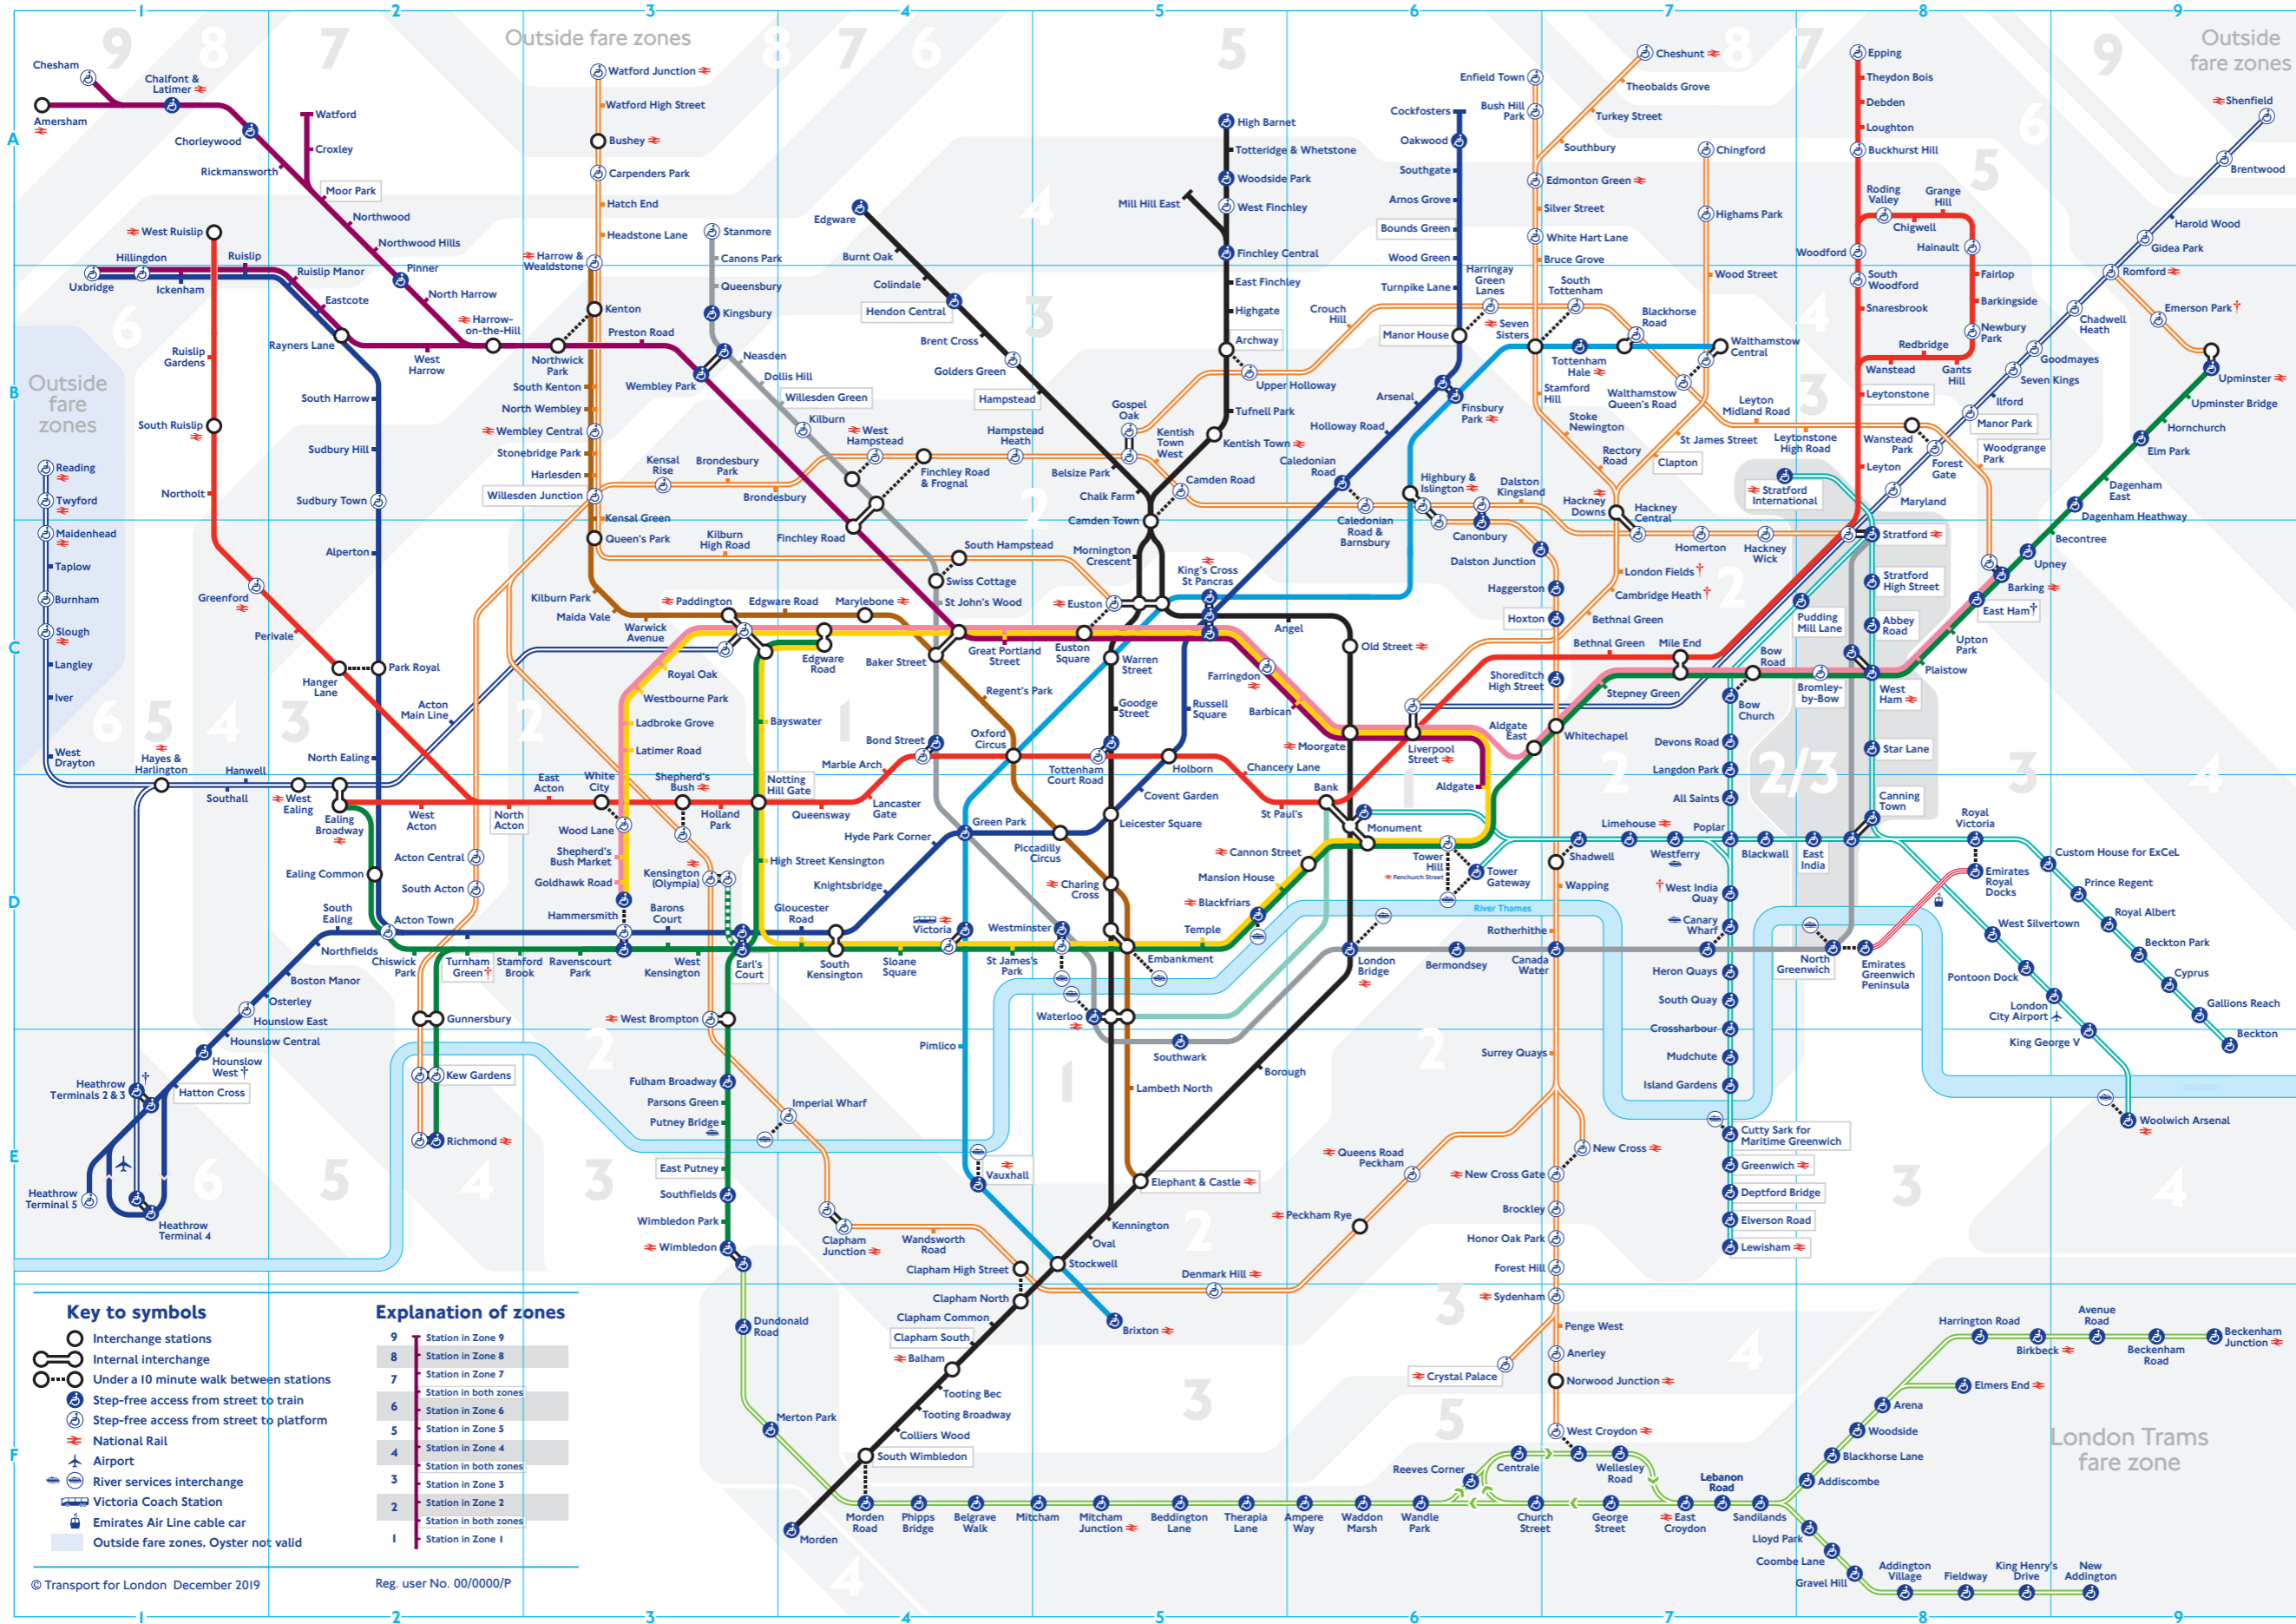

Tube map

Check before you travel

- † East Ham
No step-free access to the eastbound District line from Tuesday 23 July 2019 until early January 2020.
- † Heathrow
TfL Rail customers should change at Terminals 2 & 3 for free rail transfer to Terminal 5.
- † Hounslow West
Step-free access for manual wheelchairs only.
- † Services or access at these stations are subject to variation. To check before you travel, visit tfl.gov.uk/plan-a-journey

Table listing station names, facilities, and zones. Includes stations like Abbey Road, Acton Central, Acton Main Line, etc.

Table listing station names, facilities, and zones. Includes stations like Canning Town, Cannon Street, Canonbury, etc.

Table listing station names, facilities, and zones. Includes stations like North Acton, North Ealing, North Greenwich, etc.

Table listing station names, facilities, and zones. Includes stations like Shoreditch High Street, Silver Street, Sloane Square, etc.

Table listing station names, facilities, and zones. Includes stations like Vauxhall, Victoria, Waddon Marsh, etc.

Explanation of symbols: P (Stations with car parks), B (Stations with bicycle parking), etc.