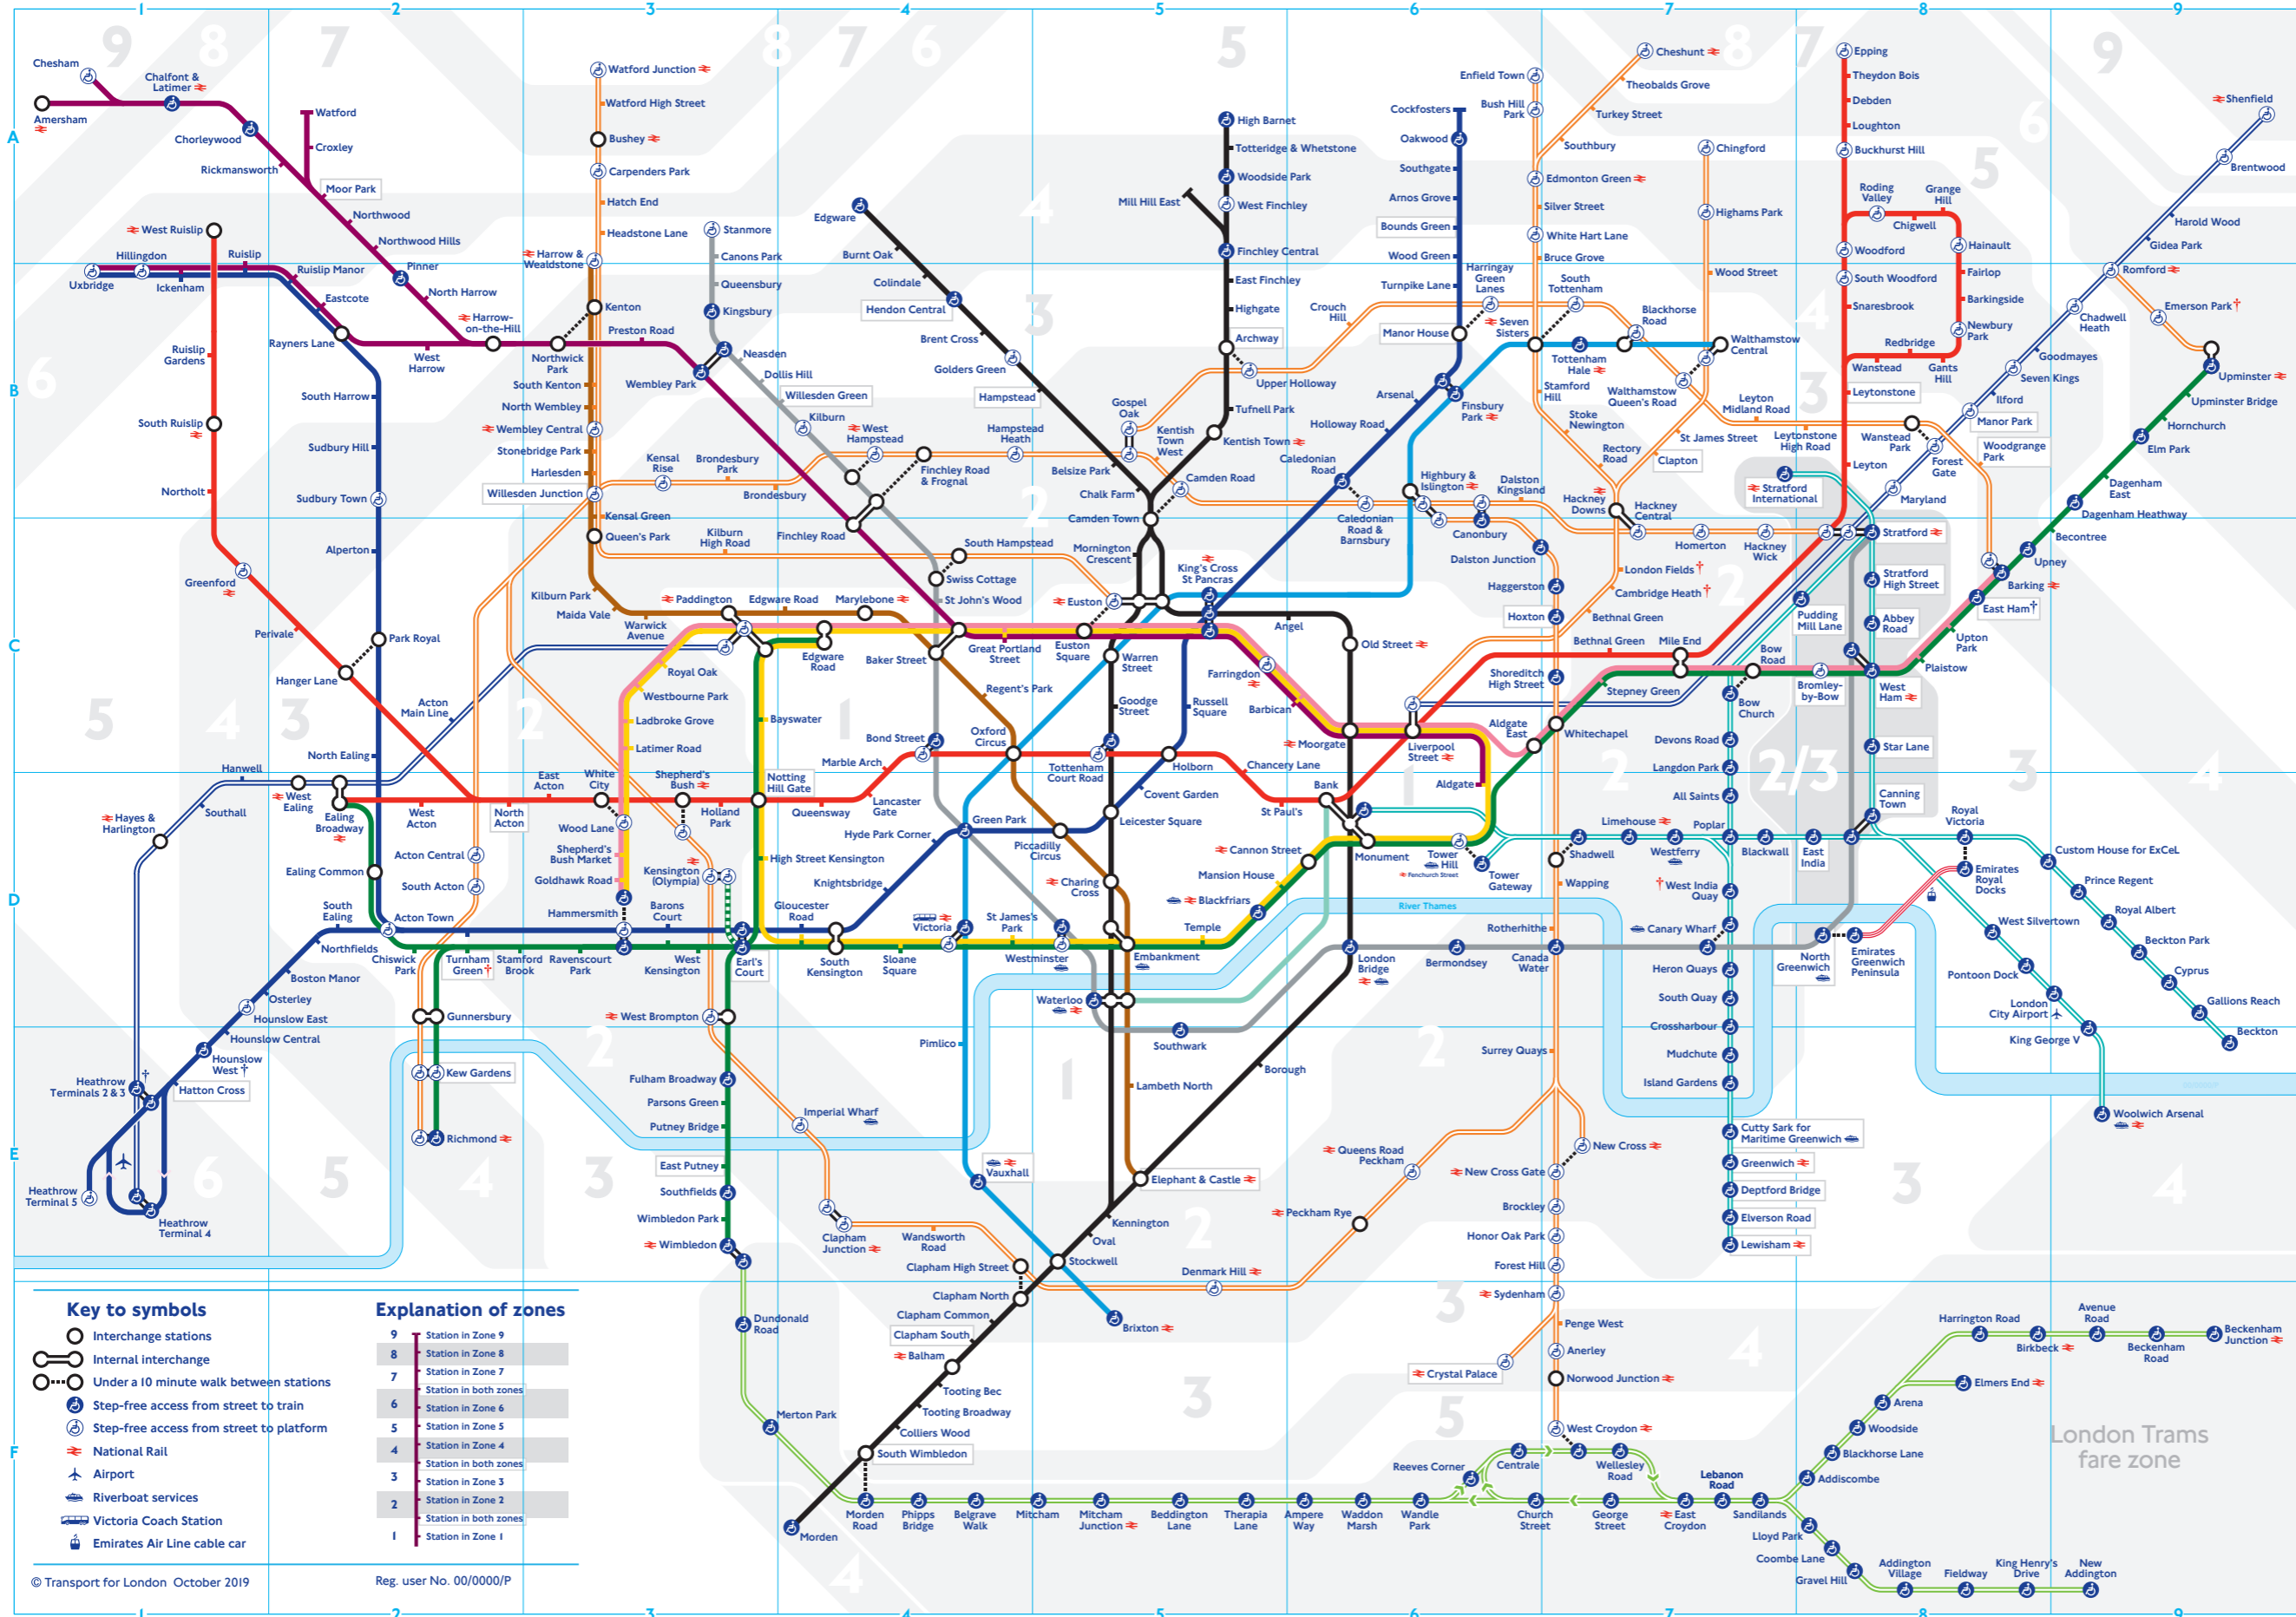

Tube map

Check before you travel

- † East Ham
No step-free access to the eastbound District line from Tuesday 23 July 2019 until early January 2020.
- † Heathrow
TfL Rail customers should change at Terminals 2 & 3 for free rail transfer to Terminal 5.
- † Hounslow West
Step-free access for manual wheelchairs only.
- † Services or access at these stations are subject to variation. To check before you travel, visit tfl.gov.uk/plan-a-journey

- Key to lines**
- Bakerloo
 - Central
 - Circle
 - District
 - Hammersmith & City
 - Jubilee
 - Metropolitan
 - Northern
 - Piccadilly
 - Victoria
 - Waterloo & City
 - DLR
 - Emirates Air Line cable car (special fares apply)
 - London Overground
 - TfL Rail
 - London Trams
 - District (open weekends and on some public holidays)

- Key to symbols**
- Interchange stations
 - Internal interchange
 - Under a 10 minute walk between stations
 - Step-free access from street to train
 - Step-free access from street to platform
 - National Rail
 - Airport
 - Riverboat services
 - Victoria Coach Station
 - Emirates Air Line cable car
- Explanation of zones**
- 9 Station in Zone 9
 - 8 Station in Zone 8
 - 7 Station in Zone 7
 - 6 Station in both zones
 - 5 Station in Zone 5
 - 4 Station in Zone 4
 - 3 Station in both zones
 - 2 Station in Zone 2
 - 1 Station in Zone 1