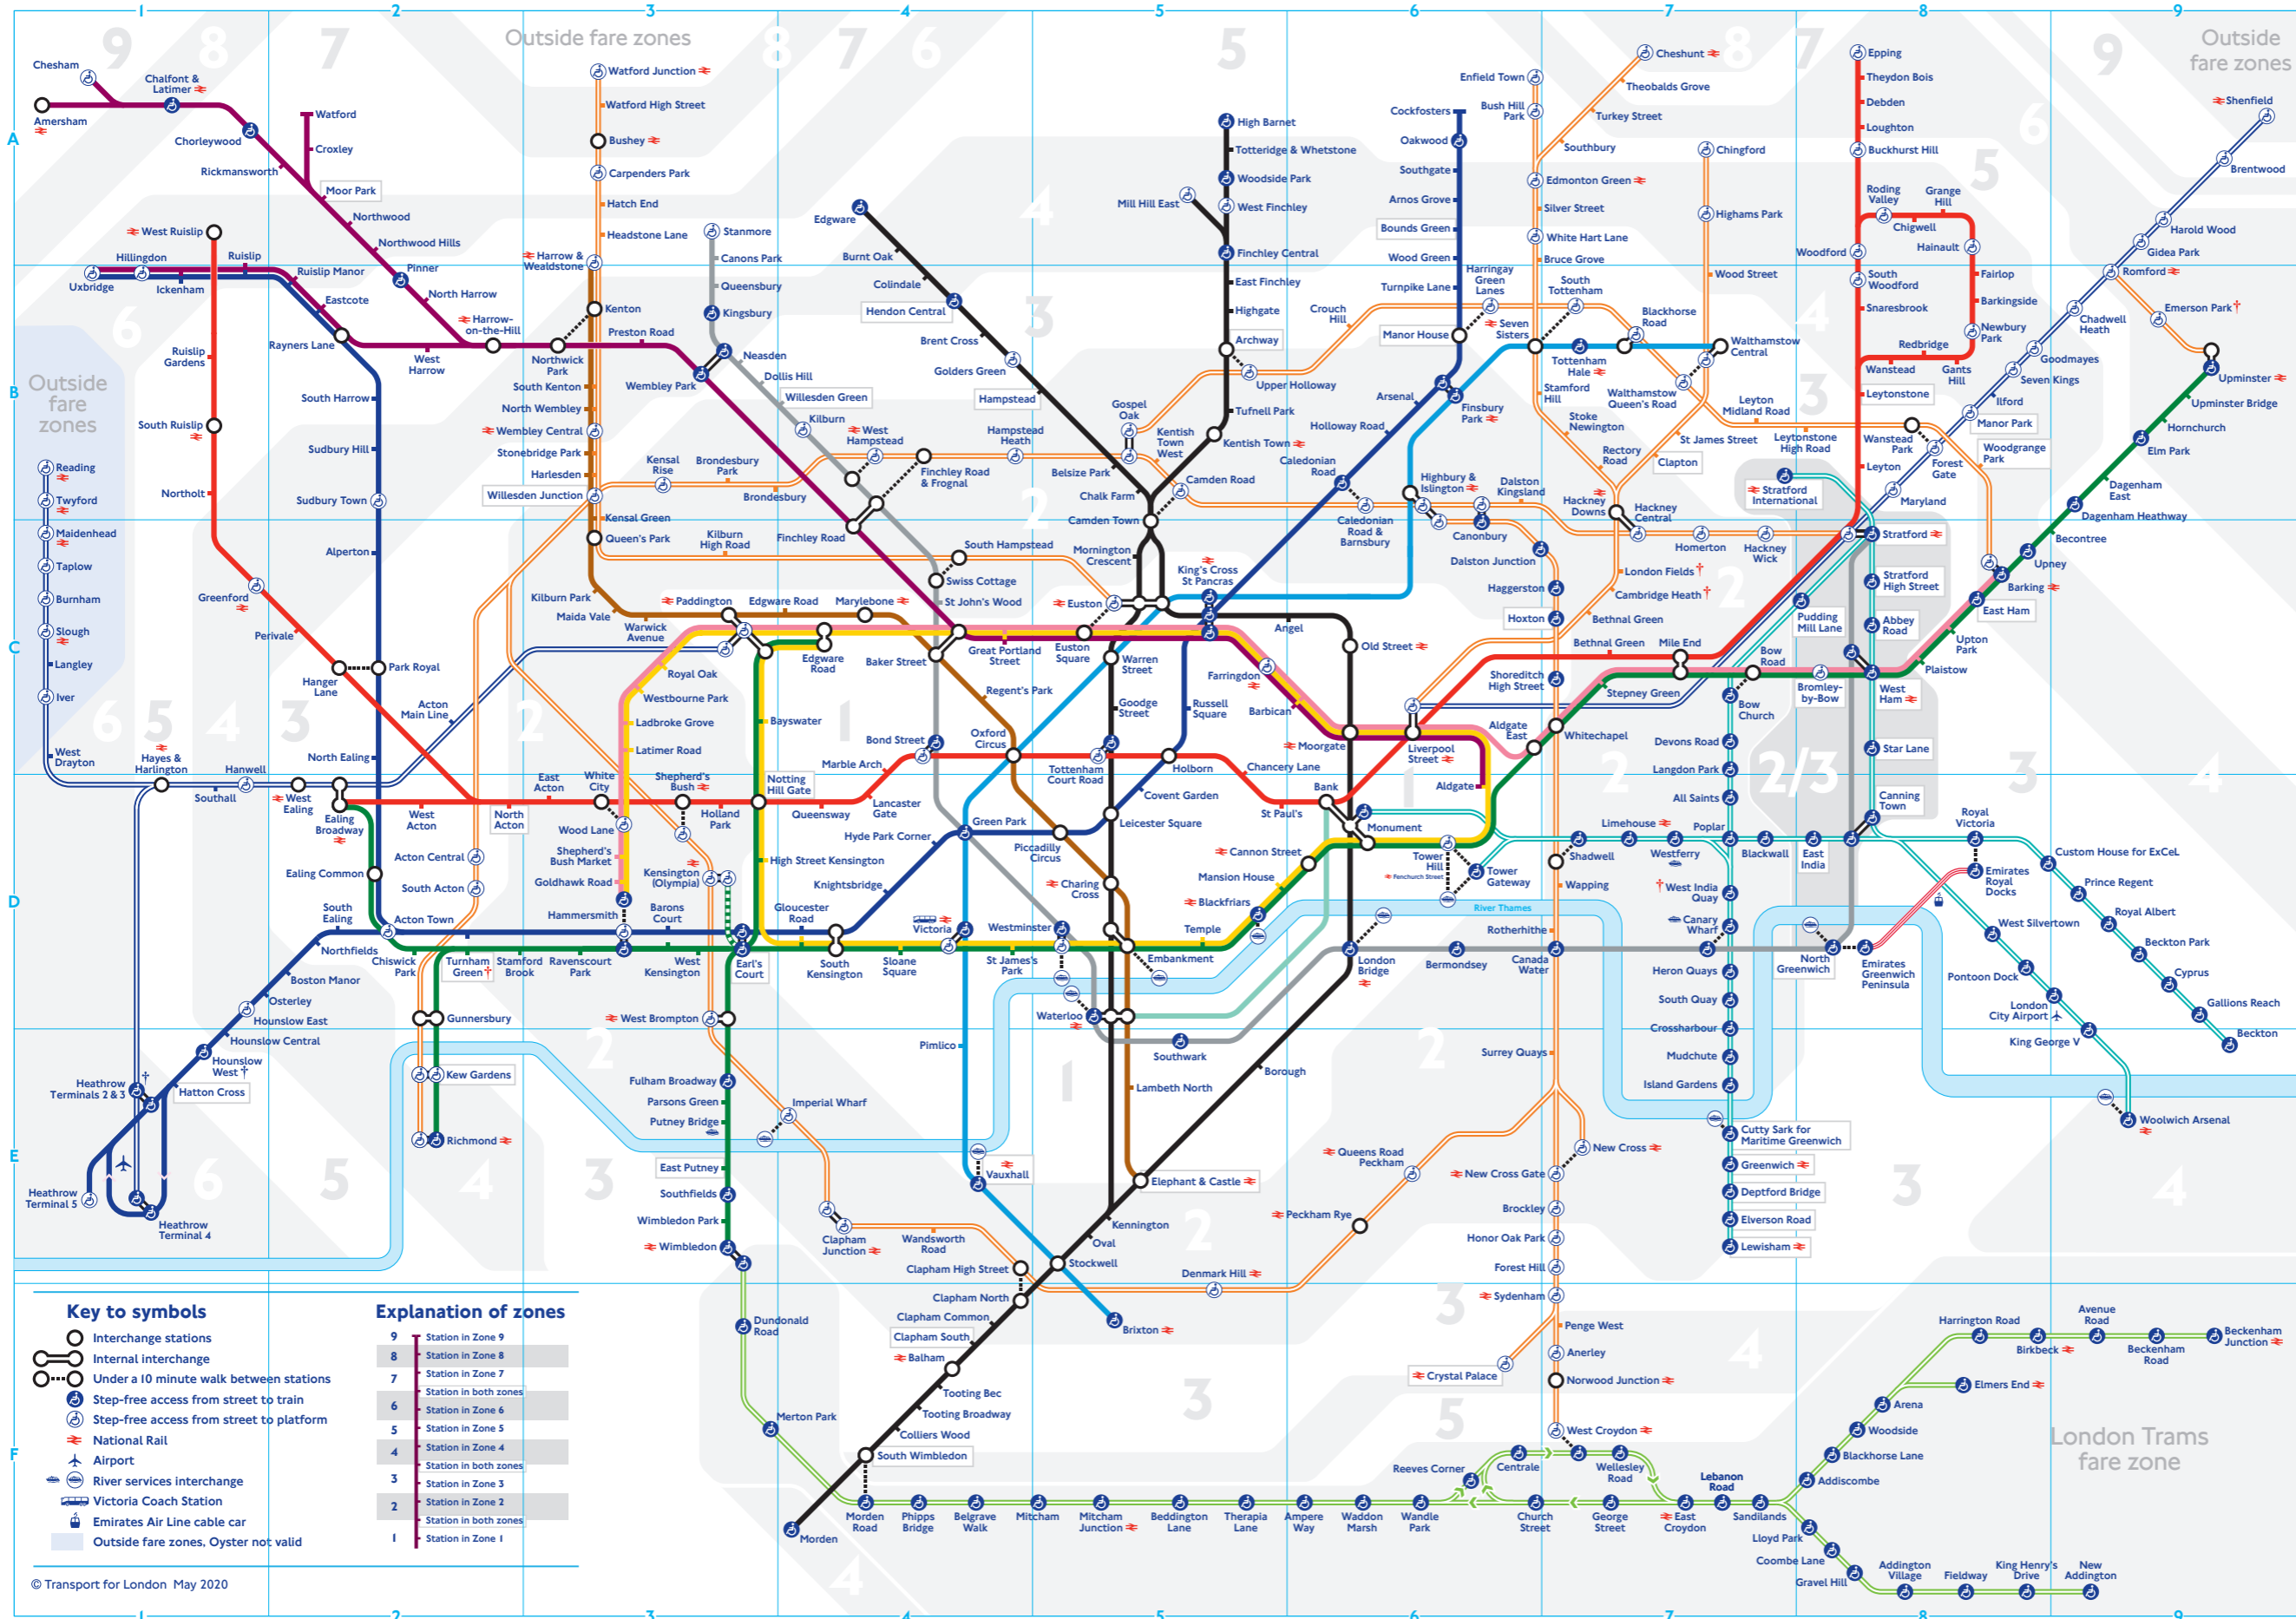

Tube map

Check before you travel

- † Heathrow
TfL Rail customers should change at Terminals 2 & 3 for free rail transfer to Terminal 5.
- † Hounslow West
Step-free access for manual wheelchairs only.
- † Services or access at these stations are subject to variation. To check before you travel, visit tfl.gov.uk/plan-a-journey

Key to symbols

- Interchange stations
- Internal interchange
- Under a 10 minute walk between stations
- ♿ Step-free access from street to train
- ♿ Step-free access from street to platform
- 🚆 National Rail
- ✈ Airport
- 🚢 River services interchange
- 🚐 Victoria Coach Station
- 🚃 Emirates Air Line cable car
- 🌐 Outside fare zones, Oyster not valid

Explanation of zones

- 9 Station in Zone 9
- 8 Station in Zone 8
- 7 Station in Zone 7
- 6 Station in both zones
- 5 Station in Zone 5
- 4 Station in Zone 4
- 3 Station in both zones
- 2 Station in Zone 2
- 1 Station in Zone 1

Key to lines

- Bakerloo
- Central
- Circle
- District
- Hammersmith & City
- Jubilee
- Metropolitan
- Northern
- Piccadilly
- Victoria
- Waterloo & City
- DLR
- Emirates Air Line cable car (special fares apply)
- London Overground
- TfL Rail
- London Trams
- District open weekends and on some public holidays