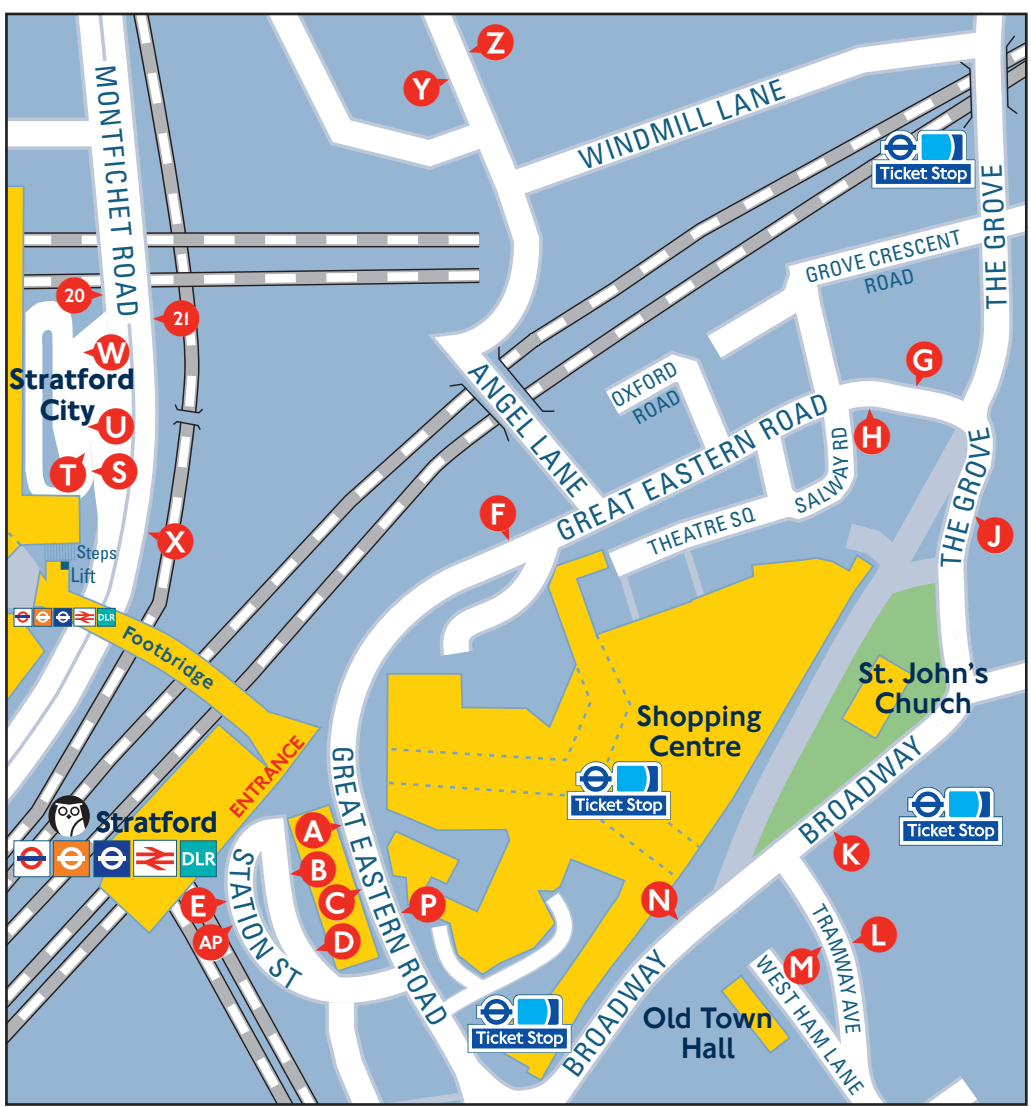

From Monday 17 September 2018

Changes to bus stops in Stratford

Please see below for where to catch your bus in Stratford.

Where to catch your bus

Bus route	Towards	Bus stops
25	Ilford	B N
	Oxford Circus	K
69	Canning Town	J L
	Walthamstow	A G M
86	Romford	B N
	Stratford	K
97	Chingford	W
104	Manor Park	D L
	Stratford	M
108	Lewisham	X
	Stratford International	S
158	Chingford Mount	A F Y
	Stratford	P Z
238	Barking	D L
	Stratford	M
241	Canning Town (17 Sept - 22 Oct)	J K L W Z
	Canning Town (from 22 Oct)	L P W Z
	Stratford City	G M
257	Stratford (17 Sept - 22 Oct)	J K
	Stratford (from 22 Oct)	H P
	Walthamstow	A G
262	East Beckton	D L
	Stratford	M
276	Newham University Hospital	D L
	Stoke Newington	E
308	Clapton	C F K T Y
	Wanstead	J W Z
339	Leytonstone	S
	Shadwell	X
388	Elephant & Castle	W
425	Clapton	K
	Ilford	B N
473	North Woolwich	D L
	Stratford	M
D8	Crossharbour	E

Night buses

Bus route	Towards	Bus stops
N8	Hainault	C G
	Oxford Circus (17 Sept - 22 Oct)	J K
	Oxford Circus (from 22 Oct)	E H
N86	Harold Hill	B N
	Stratford	K
N205	Leyton	S
	Paddington	W

Other buses

Bus route	Towards	Bus stops
Coaches	Victoria	X
	Away from London	20