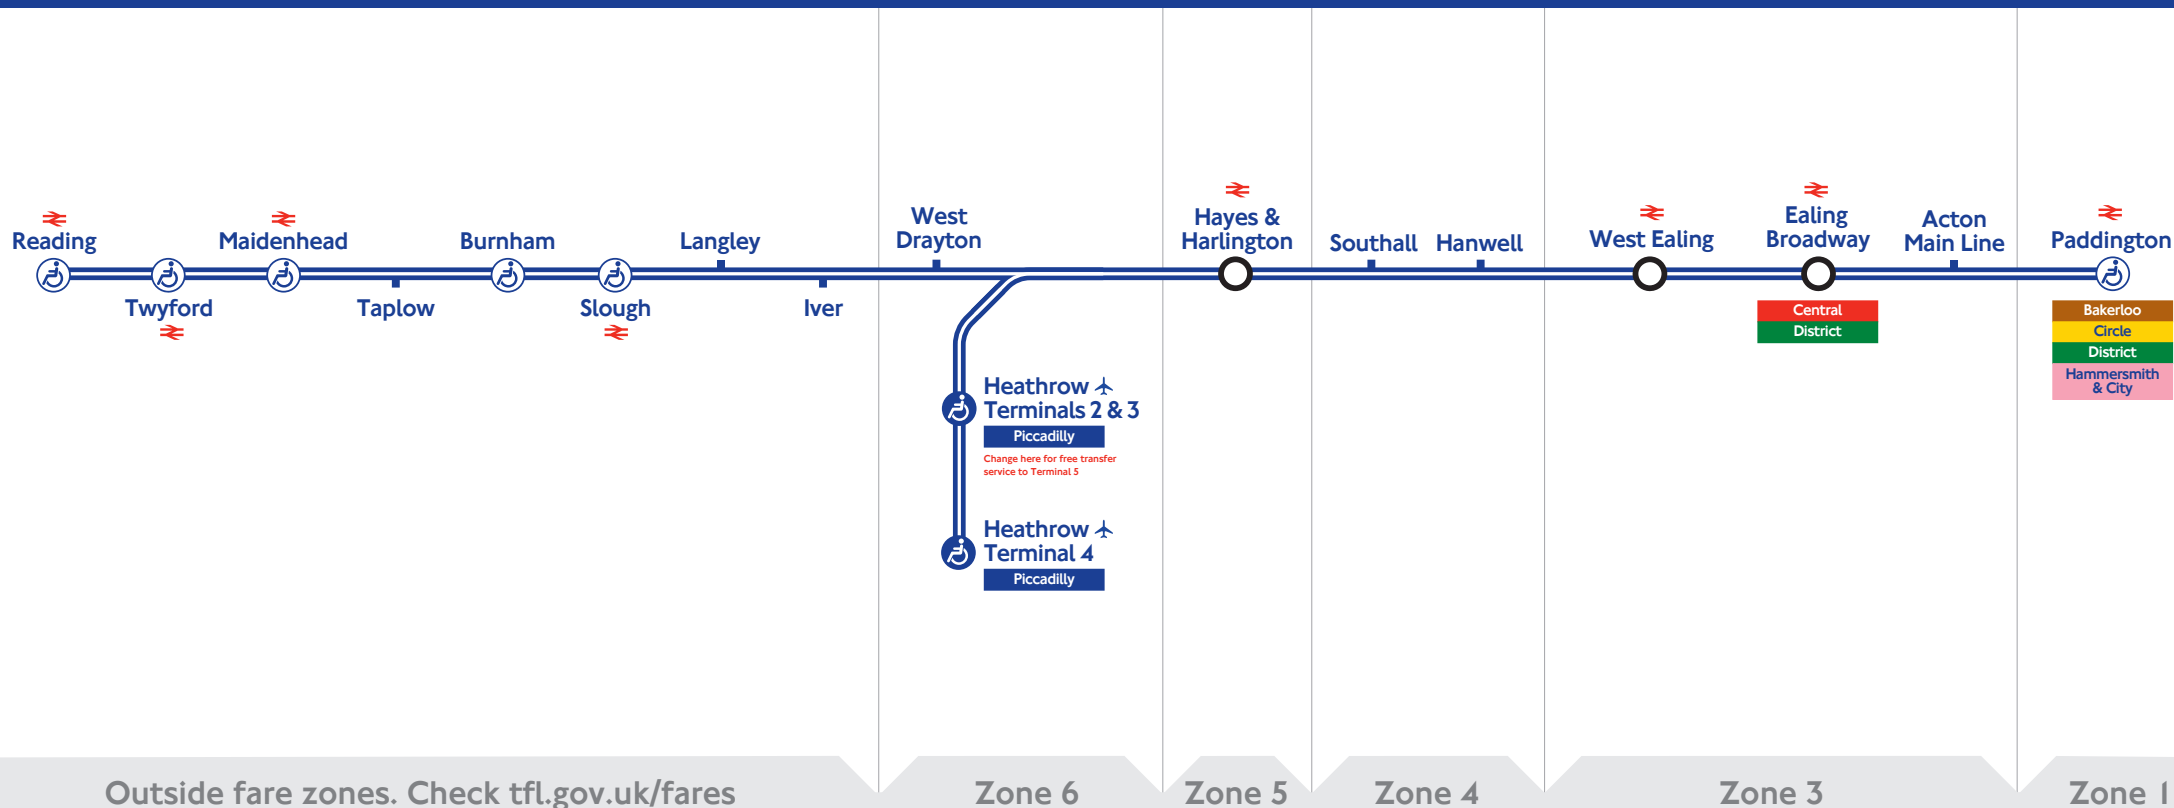

# Paddington to Heathrow Airport and Reading

Valid from Sunday 15 December 2019 until Saturday 16 May 2020