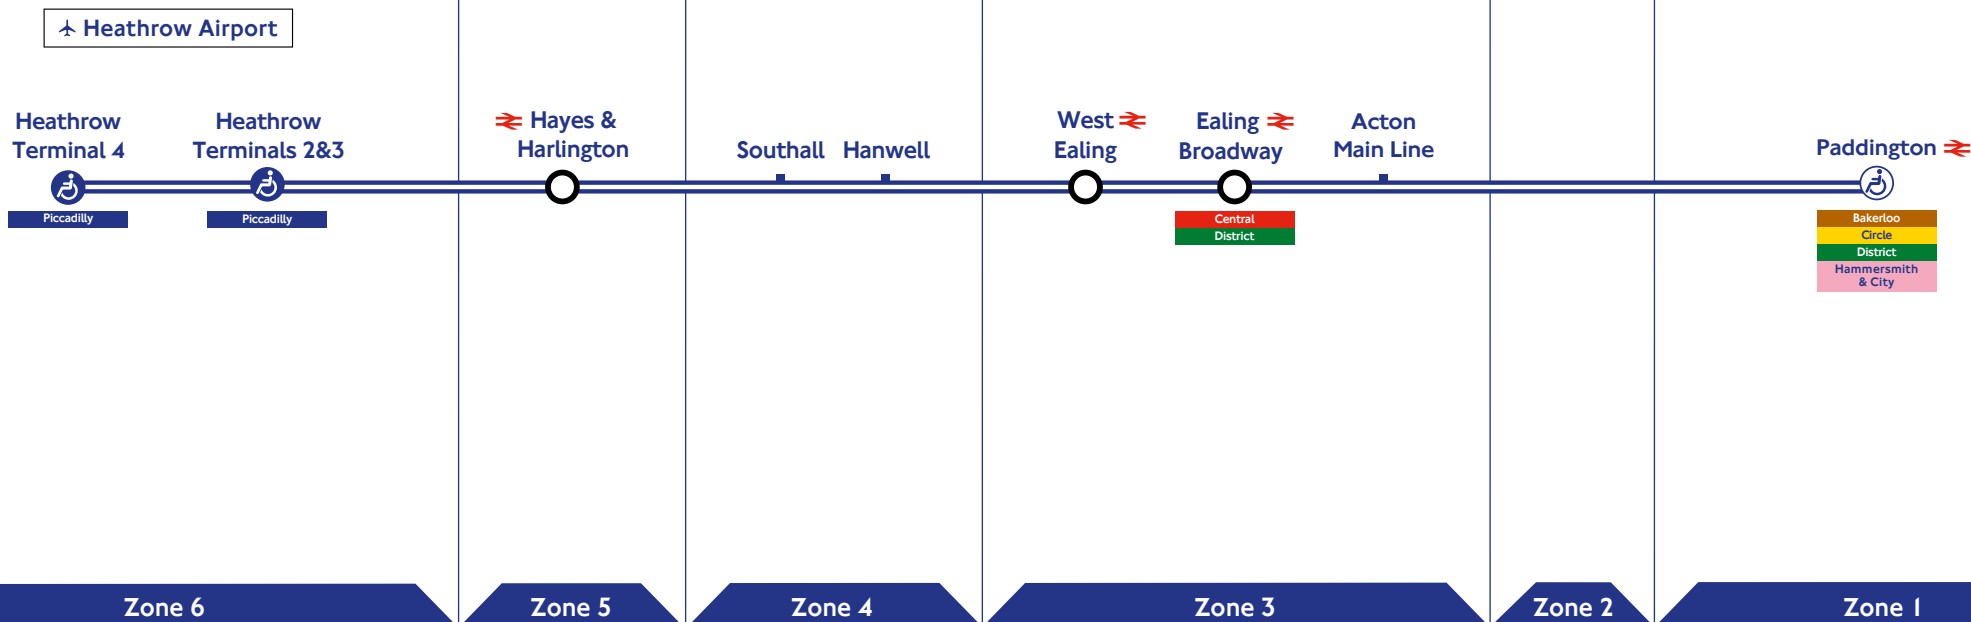

Paddington to Heathrow Airport

Valid from Sunday 9 December 2018 until Saturday 18 May 2019

Service delay refunds

If you've been delayed on a TfL Rail journey, you may be able to claim for a service delay refund.

When we refund for service delays

If your journey was delayed for reasons within our control by:

- 15 minutes or more on Tube and DLR services
- 30 minutes or more on London Overground or TfL Rail services.

Key to symbols

-  Interchange stations
-  Step-free access from street to platform
-  Step-free access from street to train
-  National Rail
-  Airport

Paddington to Heathrow Airport

All services shown are operated by TfL Rail

Heathrow Terminal 4	0601	0616	0631	0646	0701	0716	0731	0746	then	2201	2216	2231	2246	2301	2316	2331	2346	0001
Heathrow Terminals 2&3	0607	0620	0637	0650	0707	0720	0737	0750	at	2207	2220	2237	2250	2307	2320	2337	2352	0007
Hayes & Harlington	0614		0644		0714		0744		the	2214		2244		2314		2345	2358	0013
Southall	0618		0648		0718		0748		same	2218		2248		2318		2349	0003	0017
Hanwell									time									
West Ealing									past									
Ealing Broadway	0623		0653		0723		0753		each	2223		2253		2323		2354	0008	0022
Acton Main Line									hour									
Paddington	0634		0704		0736		0805		until	2235		2305		2335		0004	0019	0033