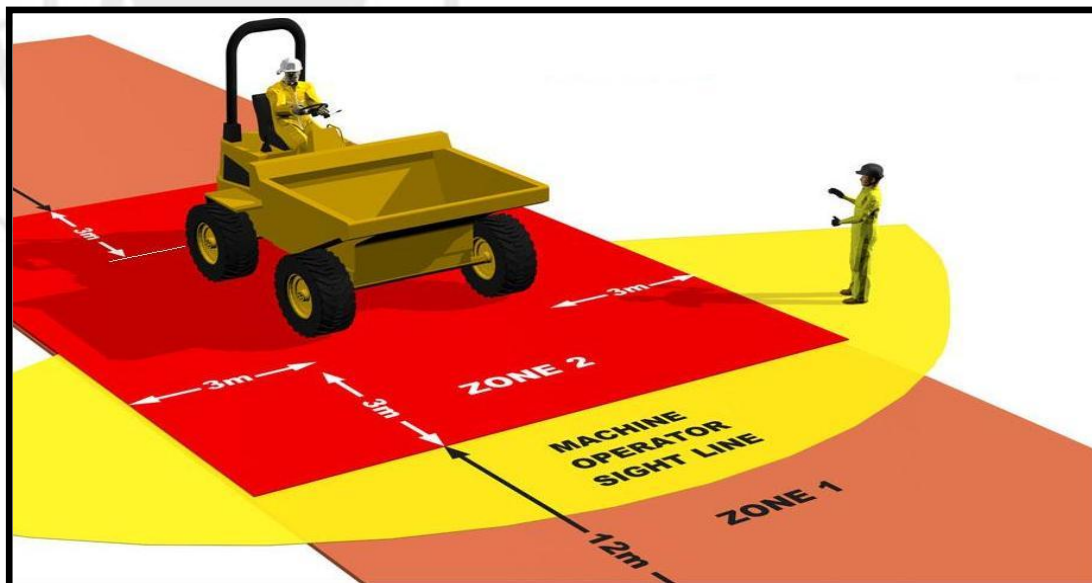

## Safe Working around Dumpers

Working around Dumpers is dangerous work; ensure you comply the guidance given below

- ✱ Zone 1 - Always signal the plant operator and receive a positive response before entering Zone 1
- ✱ Zone 2 - Keep out of at all times
- ✱ Anyone approaching plant must make eye contact with the operator and wait until signalled
- ✱ Plant and Vehicle Marshals must wear the correct colour PPE and identification as per the site rules
- ✱ Plant operators are to ensure that safety levers are activated, machines are switched off and buckets (or attachments) are grounded before people approach