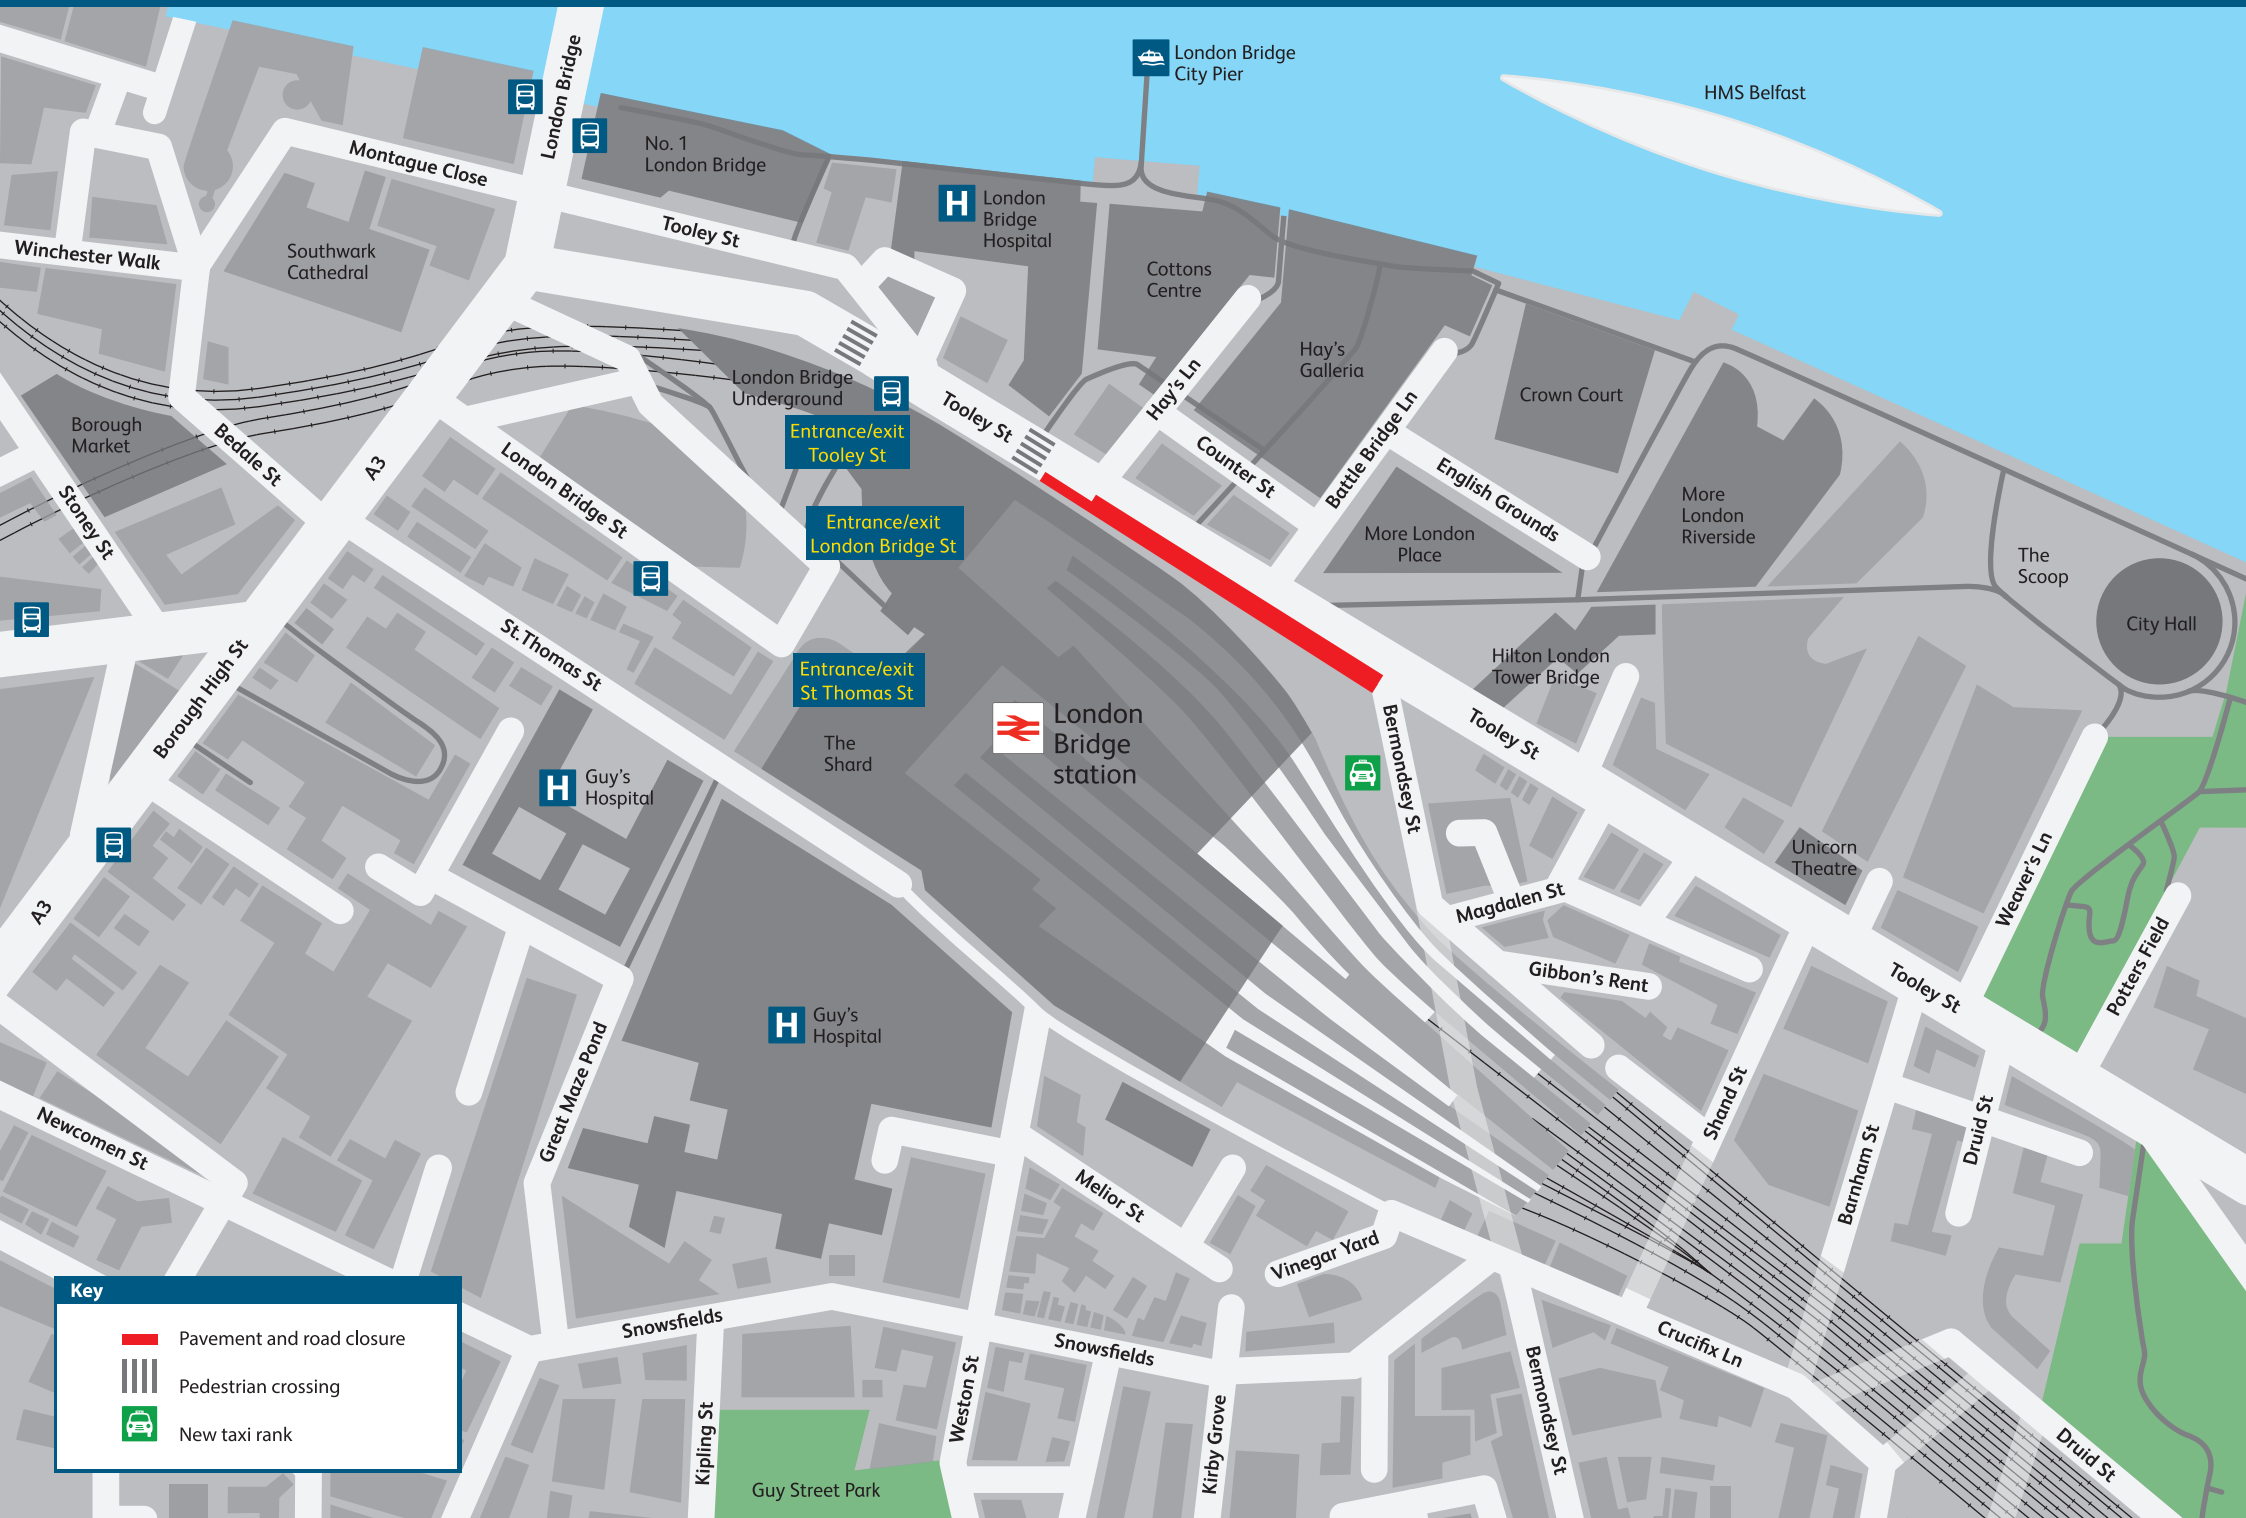

Tooley Street road and pavement changes from 30 April 2016

Key

-  Pavement and road closure
-  Pedestrian crossing
-  New taxi rank