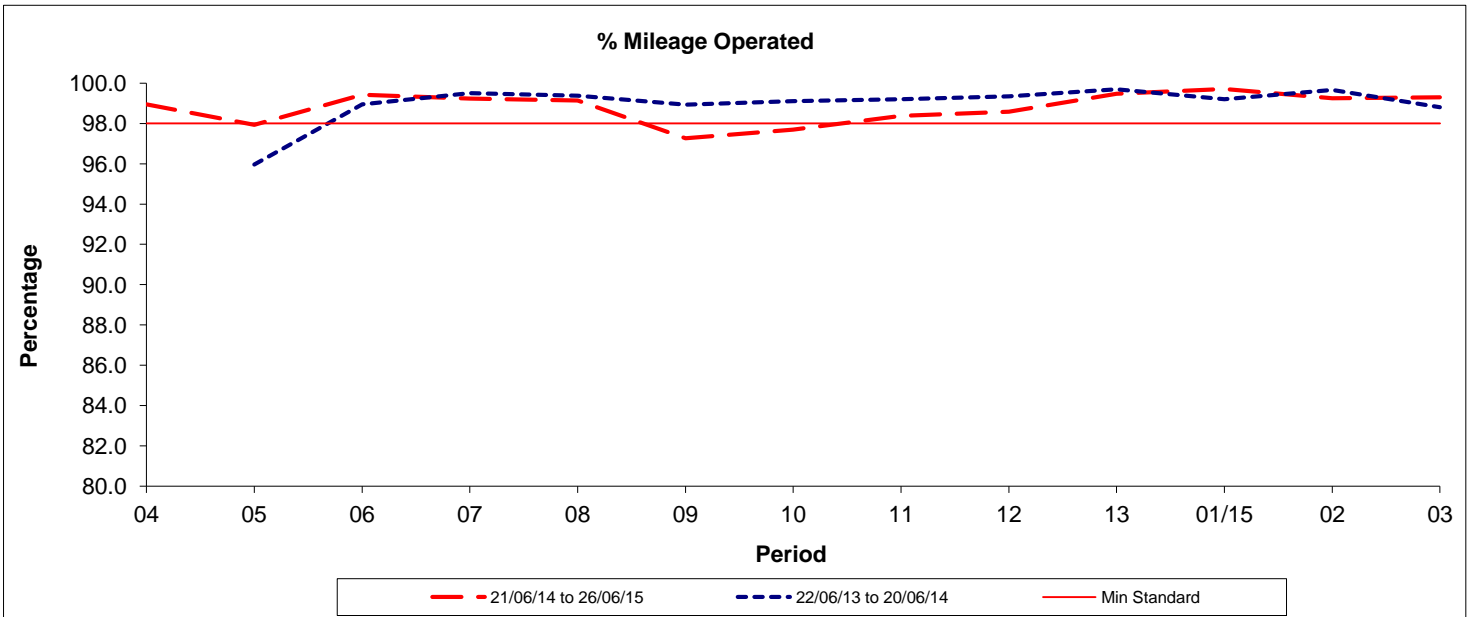

Reliability Performance (Low Frequency)

Date Range / Period	04	05	06	07	08	09	10	11	12	13	01/15	02	03
21/06/14 to 26/06/15	87.9	92.5	93.1	90.7	92.0	80.0	83.4	91.0	90.9	94.3	93.3	92.9	90.4
22/06/13 to 20/06/14	90.7	89.6	92.8	92.7	92.0	88.2	85.6	91.4	92.2	91.4	91.4	93.4	89.8
Min Standard	86.0	86.0	86.0	86.0	86.0	86.0	86.0	86.0	86.0	86.0	86.0	86.0	86.0

On Time figures are based on four weeks data

Mileage Performance

Date Range / Period	04	05	06	07	08	09	10	11	12	13	01/15	02	03
21/06/14 to 26/06/15	98.95	97.93	99.43	99.24	99.14	97.26	97.69	98.37	98.59	99.47	99.71	99.26	99.30
22/06/13 to 20/06/14		95.96	98.95	99.50	99.39	98.94	99.12	99.20	99.35	99.69	99.20	99.67	98.80
Min Standard	98.00	98.00	98.00	98.00	98.00	98.00	98.00	98.00	98.00	98.00	98.00	98.00	98.00

Mileage figures are based on four weeks data