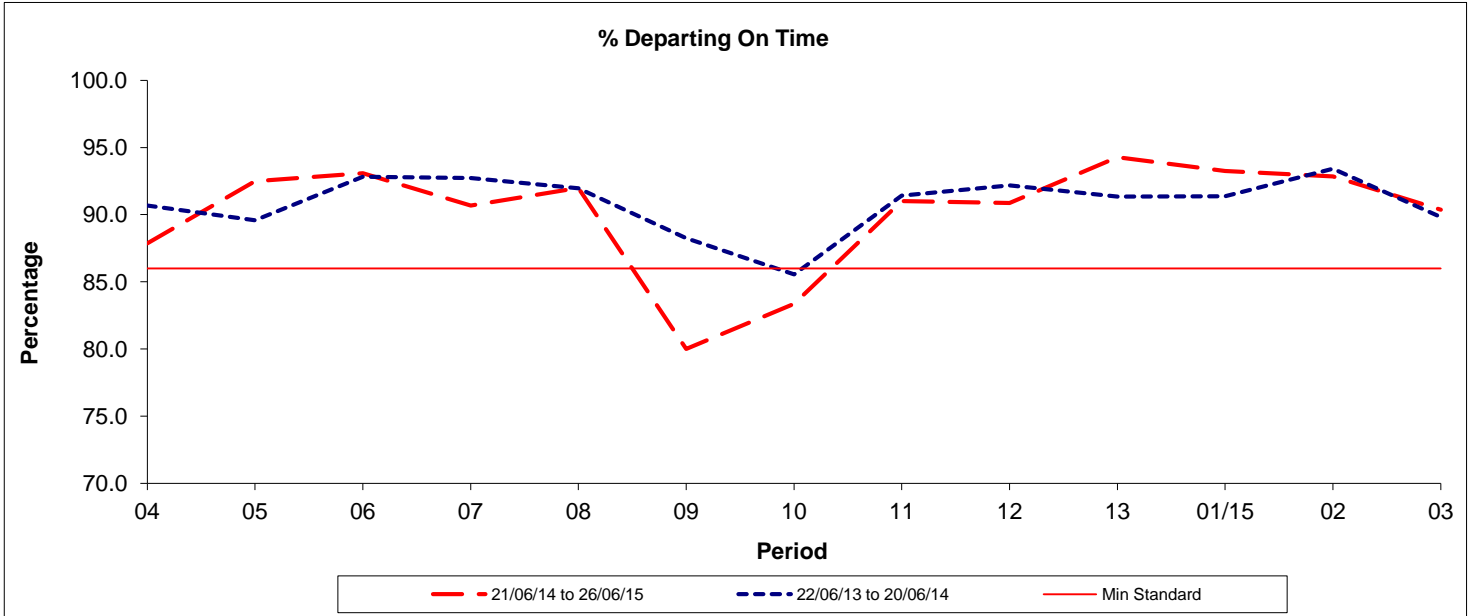

Reliability Performance (Low Frequency)

Date Range / Period	04	05	06	07	08	09	10	11	12	13	01/15	02	03
21/06/14 to 26/06/15	87.9	92.5	93.1	90.7	92.0	80.0	83.4	91.0	90.9	94.3	93.3	92.9	90.4
22/06/13 to 20/06/14	90.7	89.6	92.8	92.7	92.0	88.2	85.6	91.4	92.2	91.4	91.4	93.4	89.8
Min Standard	86.0	86.0	86.0	86.0	86.0	86.0	86.0	86.0	86.0	86.0	86.0	86.0	86.0

On Time figures are based on four weeks data

Mileage Performance

Date Range / Period	04	05	06	07	08	09	10	11	12	13	01/15	02	03
21/06/14 to 26/06/15	98.95	97.93	99.43	99.24	99.14	97.26	97.69	98.37	98.59	99.47	99.71	99.26	99.30
22/06/13 to 20/06/14		95.96	98.95	99.50	99.39	98.94	99.12	99.20	99.35	99.69	99.20	99.67	98.80
Min Standard	98.00	98.00	98.00	98.00	98.00	98.00	98.00	98.00	98.00	98.00	98.00	98.00	98.00

Mileage figures are based on four weeks data