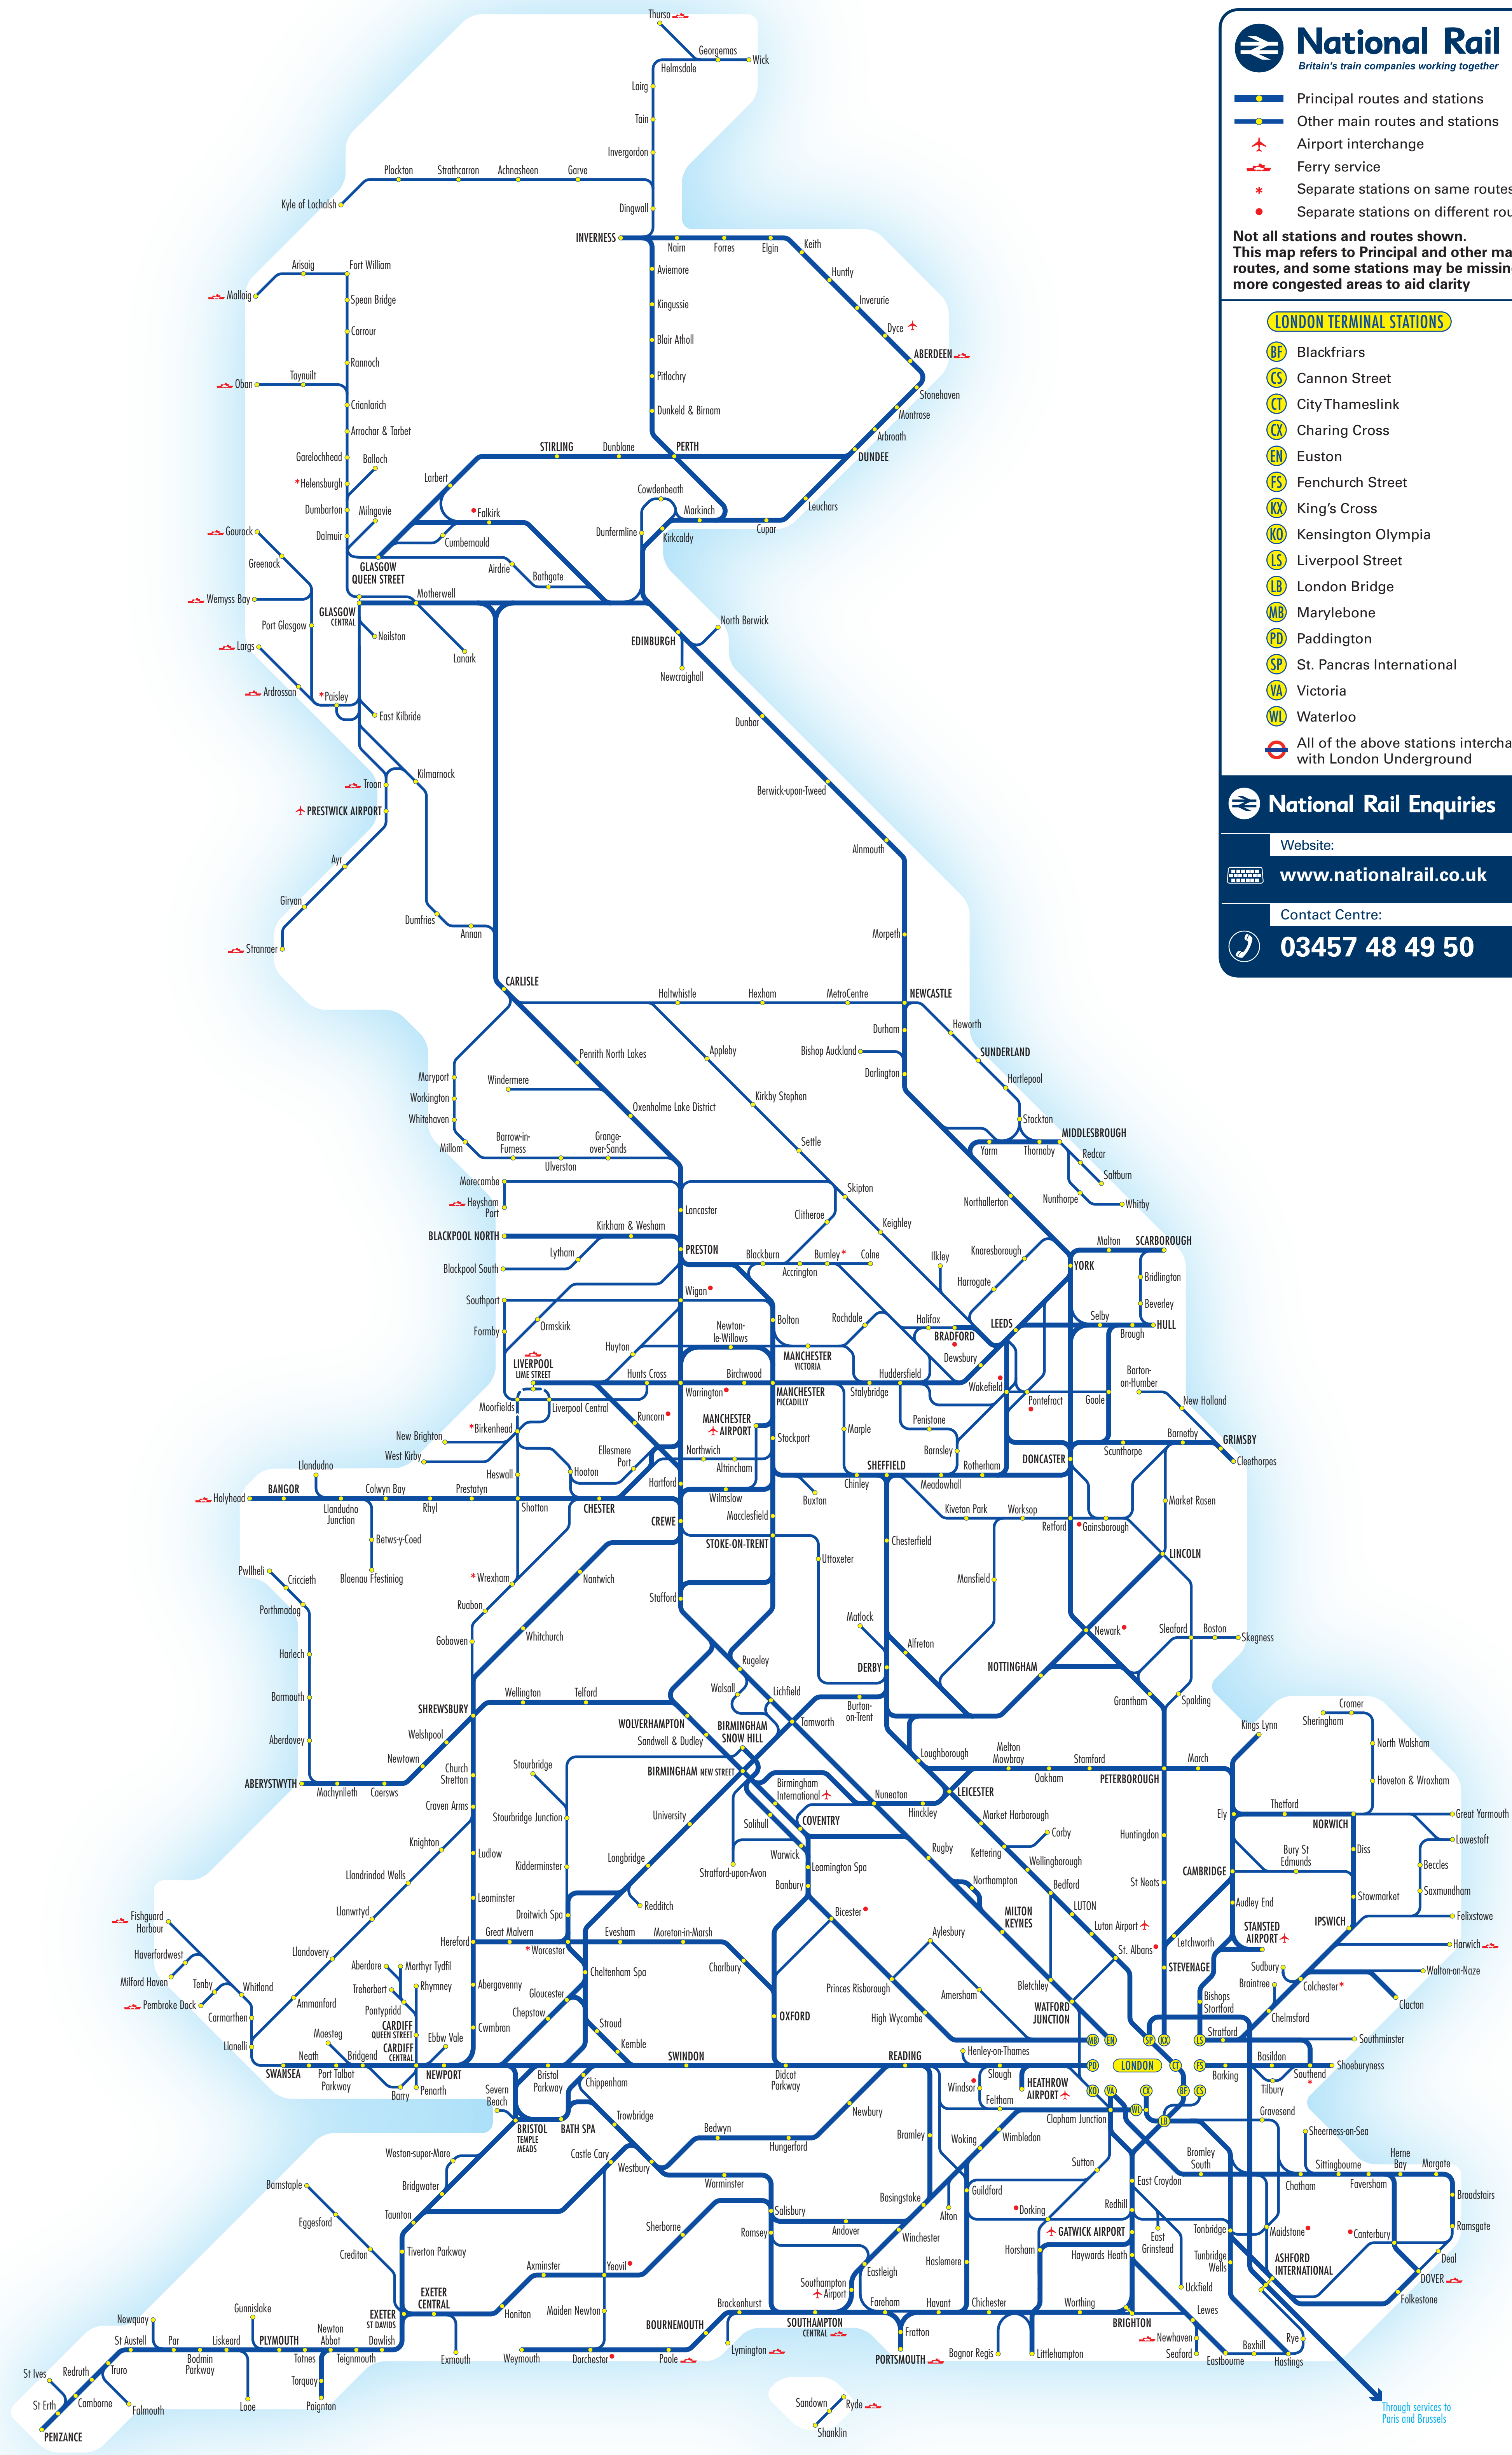

National Rail network

National Rail
Britain's train companies working together

- Principal routes and stations
- Other main routes and stations
- ✈ Airport interchange
- ⚓ Ferry service
- * Separate stations on same routes
- Separate stations on different routes

Not all stations and routes shown. This map refers to Principal and other main routes, and some stations may be missing in more congested areas to aid clarity

LONDON TERMINAL STATIONS

- BF Blackfriars
- CS Cannon Street
- CT City Thameslink
- CC Charing Cross
- EU Euston
- FS Fenchurch Street
- KC King's Cross
- KO Kensington Olympia
- LS Liverpool Street
- LB London Bridge
- MB Marylebone
- PD Paddington
- SP St. Pancras International
- VA Victoria
- WL Waterloo
- ⊖ All of the above stations interchange with London Underground