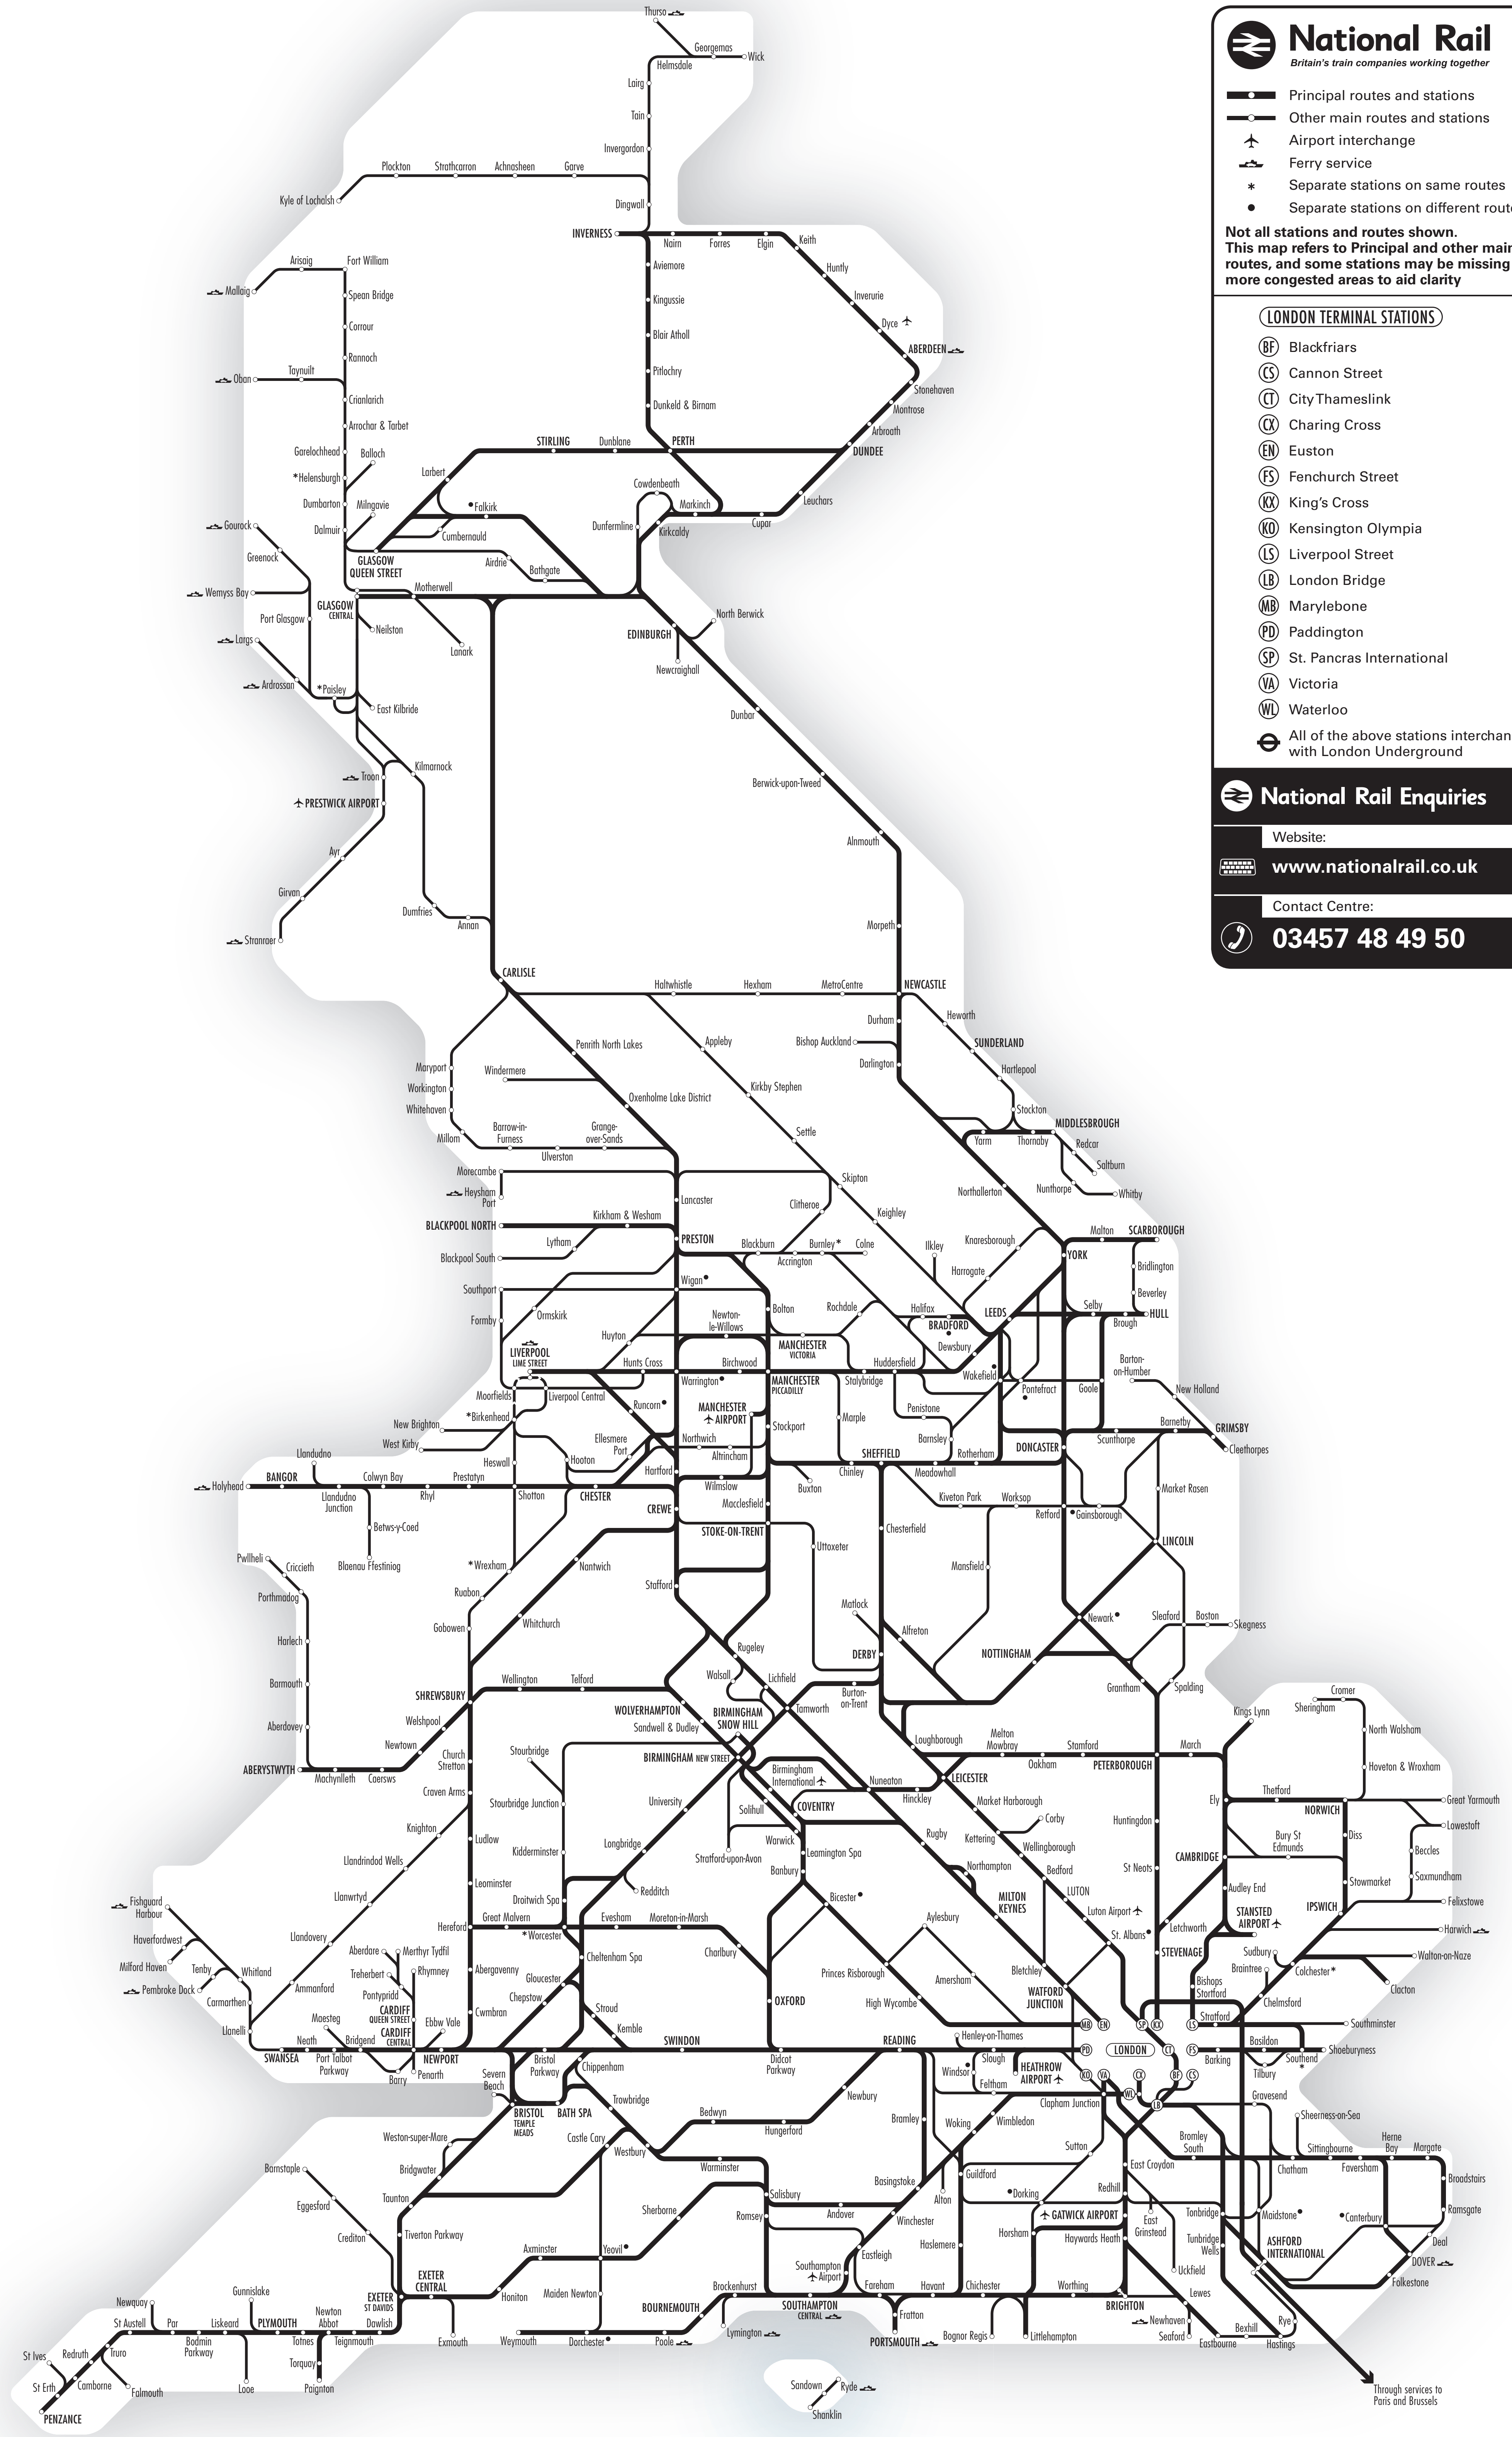

National Rail network

National Rail
Britain's train companies working together

- Principal routes and stations
- Other main routes and stations
- Airport interchange
- Ferry service
- Separate stations on same routes
- Separate stations on different routes

Not all stations and routes shown. This map refers to Principal and other main routes, and some stations may be missing in more congested areas to aid clarity

LONDON TERMINAL STATIONS

- Blackfriars
- Cannon Street
- City Thameslink
- Charing Cross
- Euston
- Fenchurch Street
- King's Cross
- Kensington Olympia
- Liverpool Street
- London Bridge
- Marylebone
- Paddington
- St. Pancras International
- Victoria
- Waterloo
- All of the above stations interchange with London Underground