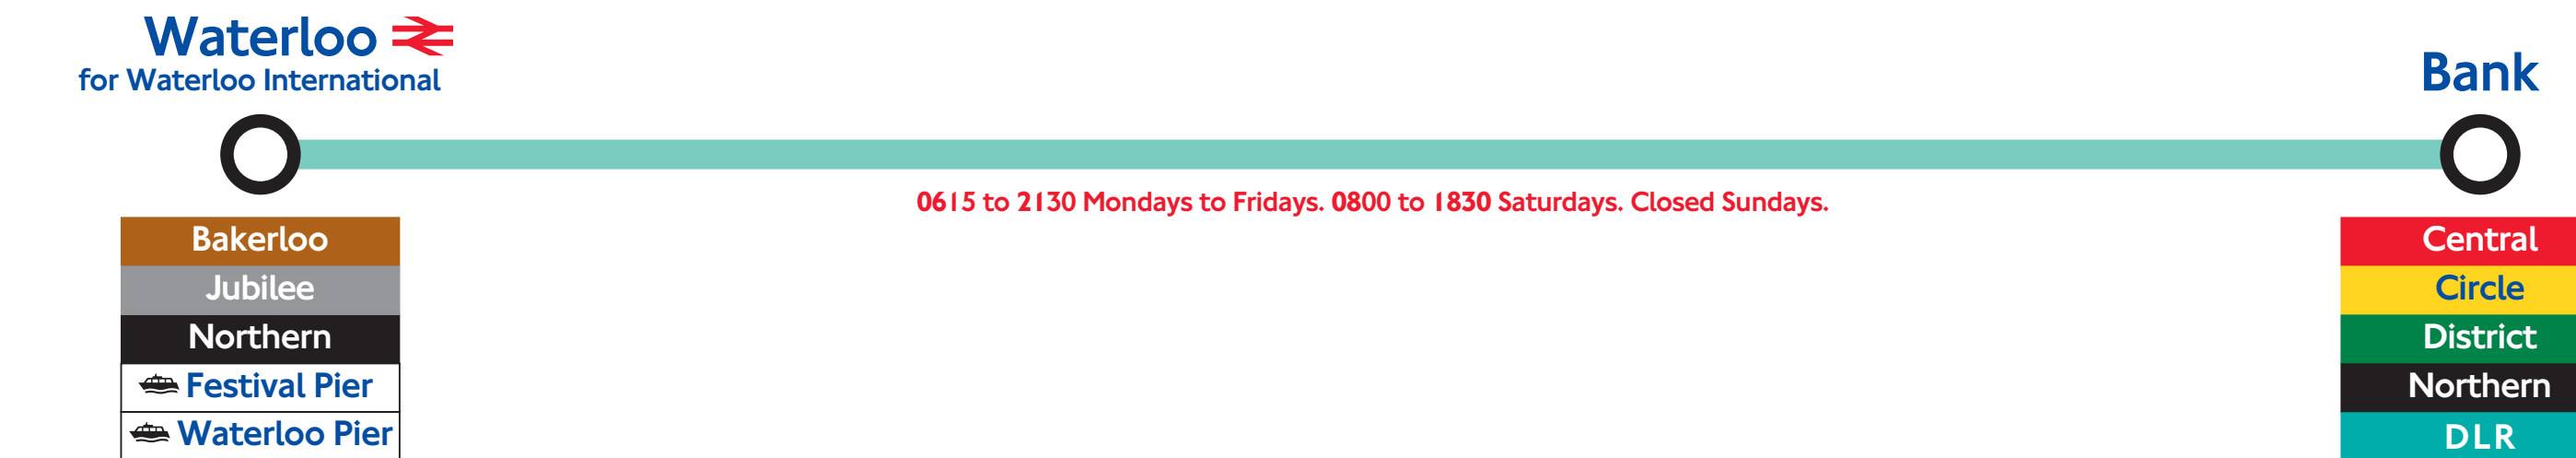

Waterloo ➡

- Bakerloo
- Jubilee
- Northern
-  Festival Pier

0615 to 2130 Mondays to Fridays. 0800 to 1830 Saturdays. Closed Sundays.

Bank

- Central
- Circle
- District
- Northern
- DLR

Zone 1

Waterloo & City line

Zone 1

No smoking

Waterloo & City line

Zone 1

Waterloo & City line

Zone 1

No smoking

Waterloo & City line

Waterloo & City line

Waterloo ➡

- Bakerloo
- Jubilee
- Northern
- Festival Pier
- Waterloo Pier

0615 to 2148 Mondays to Fridays. 0800 to 1830 Saturdays. Closed Sundays.

Bank

- Central
- Circle
- District
- Northern
- DLR

Zone 1

Waterloo & City line

Waterloo ➡

- Bakerloo
- Jubilee
- Northern
- Festival Pier
- Waterloo Pier

0615 to 2148 Mondays to Fridays. 0800 to 1830 Saturdays. Closed Sundays.

Bank

- Central
- Circle
- District
- Northern
- DLR