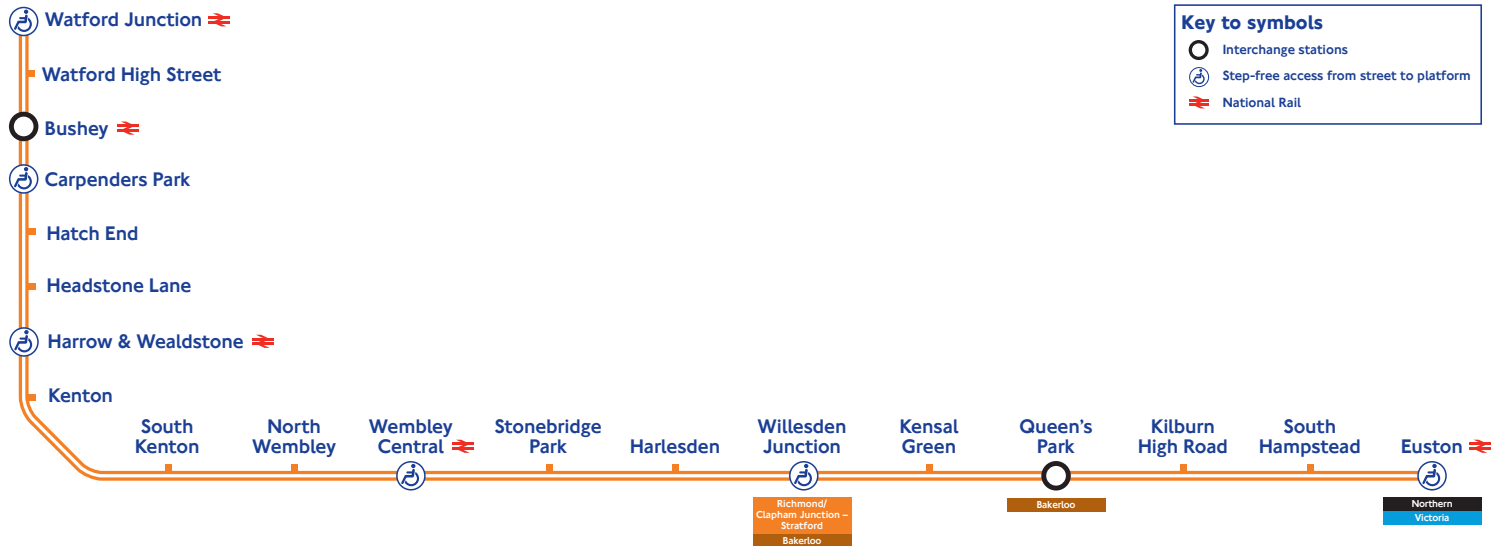

# Watford Junction to Euston

Valid from Sunday 10 December 2017 until Saturday 19 May 2018

# Southbound towards Euston