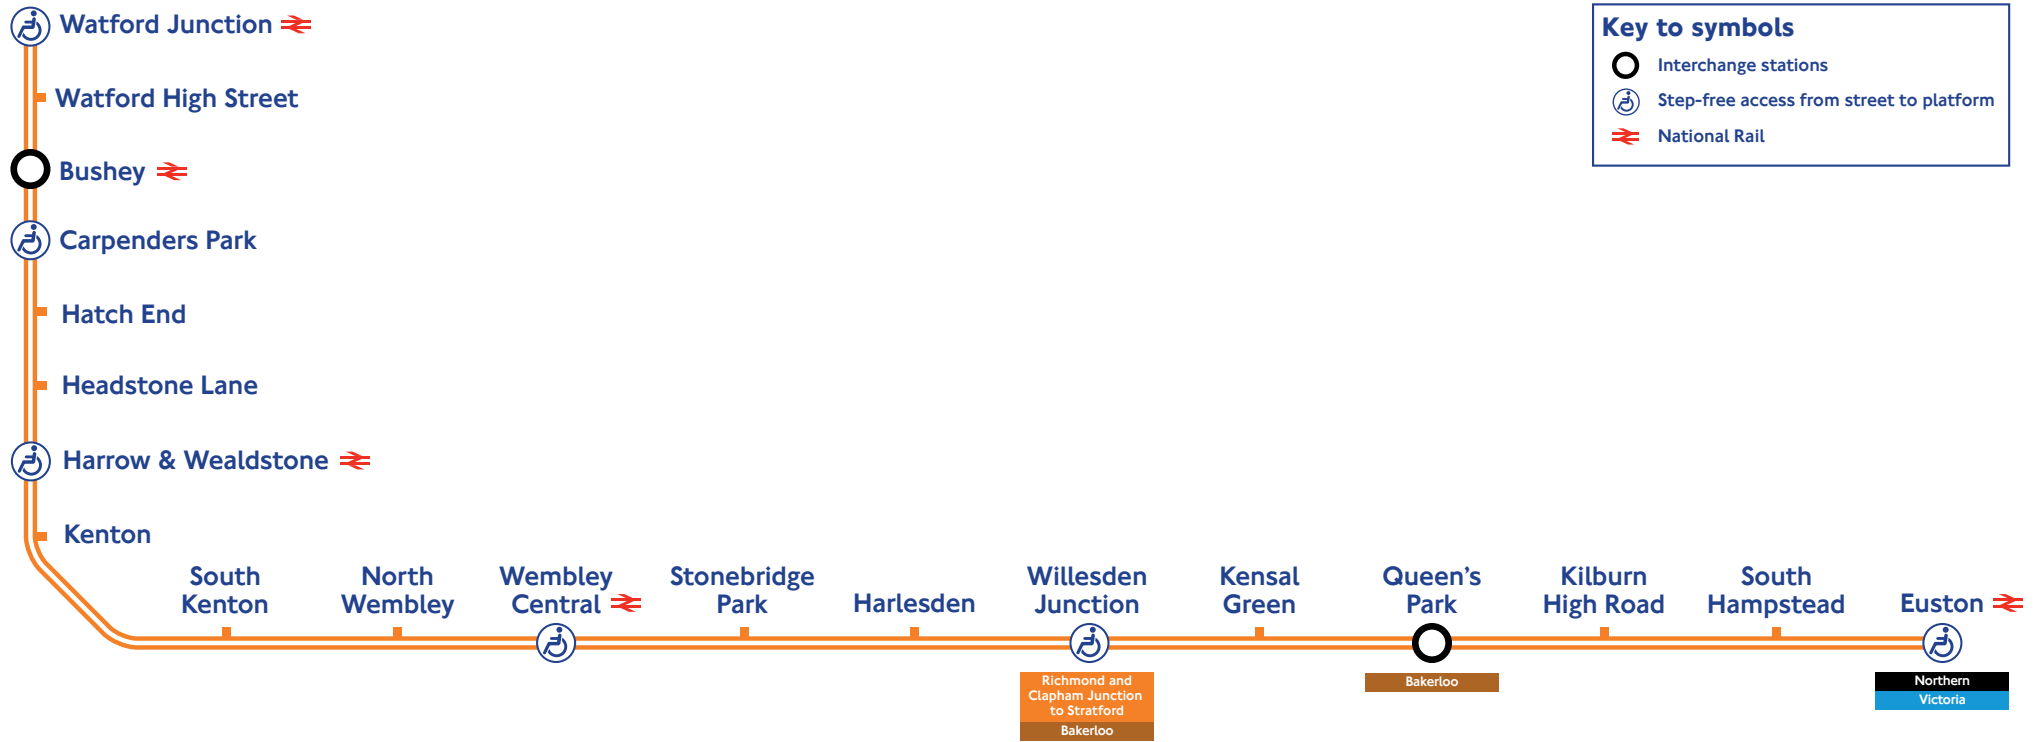

Watford Junction to Euston route