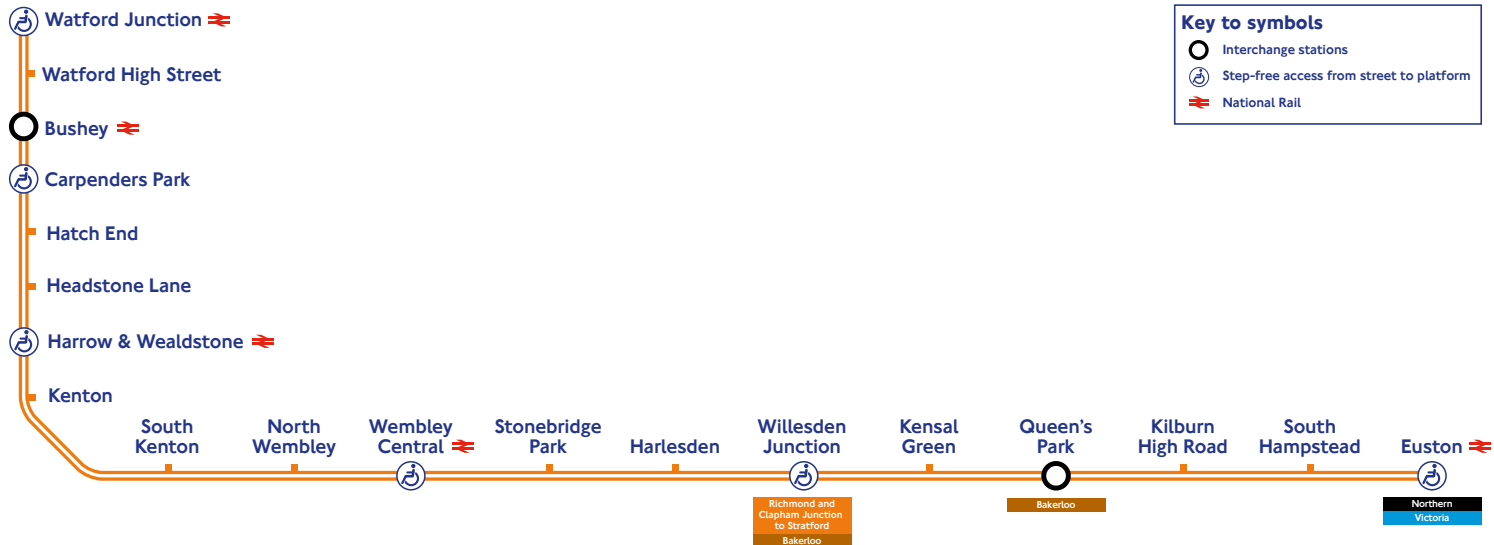

Watford Junction to Euston route

Valid from Sunday 20 May until Saturday 8 December 2018