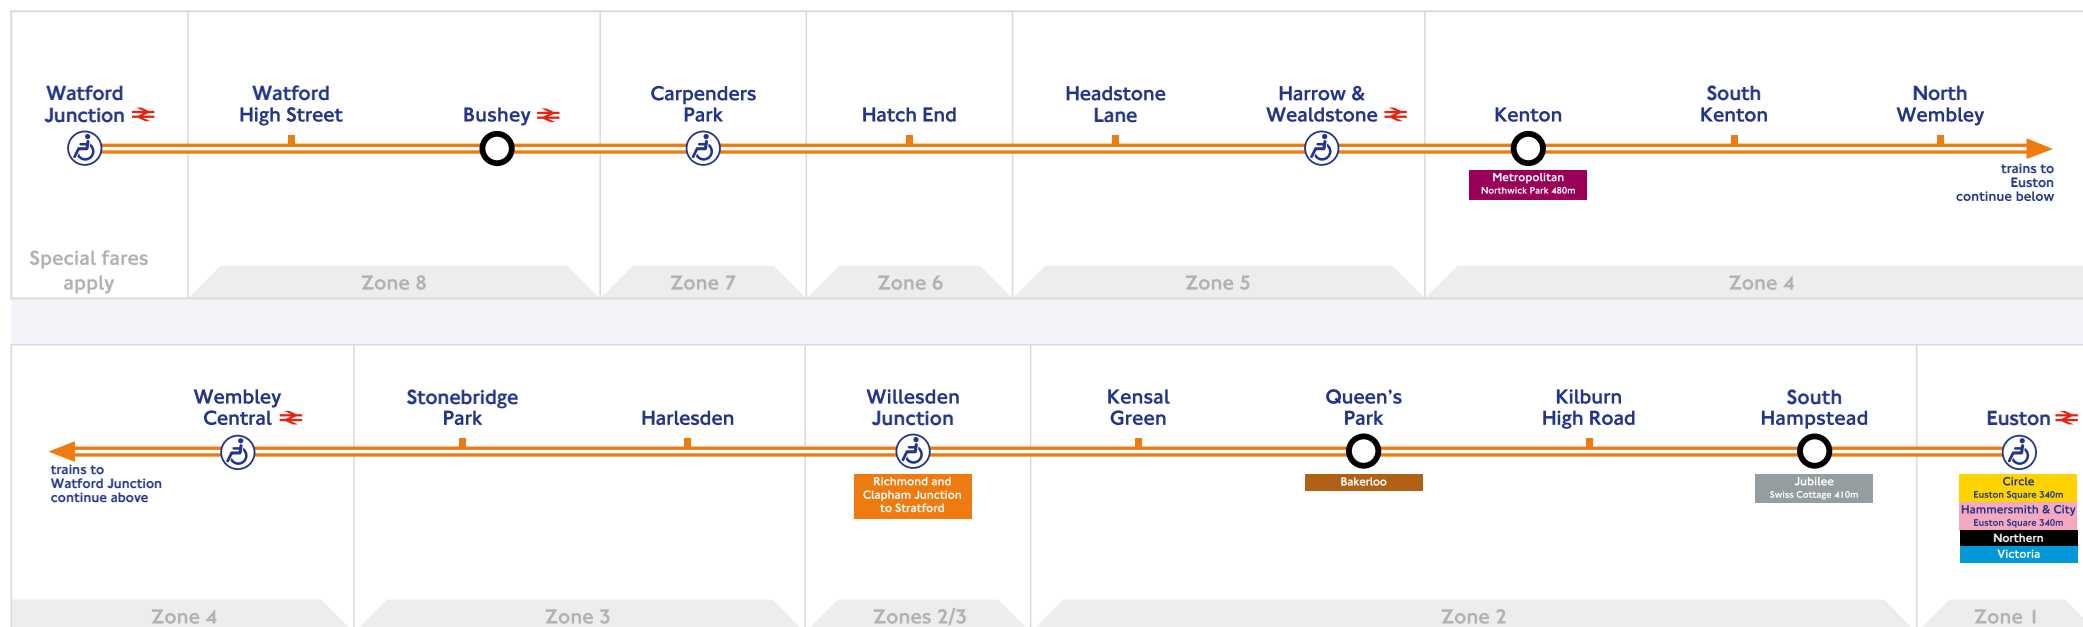

Watford Junction to Euston route

Key to symbols

- Interchange stations
- Step-free access from street to platform
- National Rail

Engineering work and public holidays

To carry out improvements and maintenance, some parts of the network are closed at weekends. For more information, including alternative travel arrangements, please check your travel at tfl.gov.uk or see posters at stations.

then
at
the
same
time
past
each
hour
until

then
at
the
same
time
past
each
hour
until

⊖ Frequent Bakerloo line services run between these stations. Please see London Underground publicity for more details