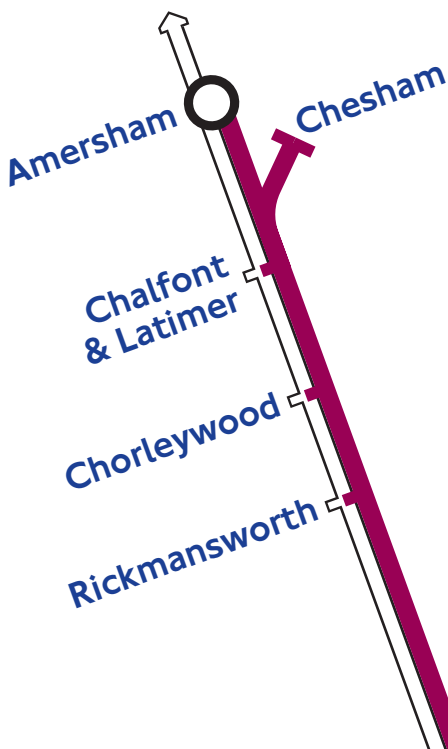

Tube guide

Including Chiltern Railways

From Sunday 11 September 2022

A leaf-fall timetable will operate between Monday 3 October and Thursday 22 December.

Check for train times at tfl.gov.uk/timetables, or speak to a member of staff.