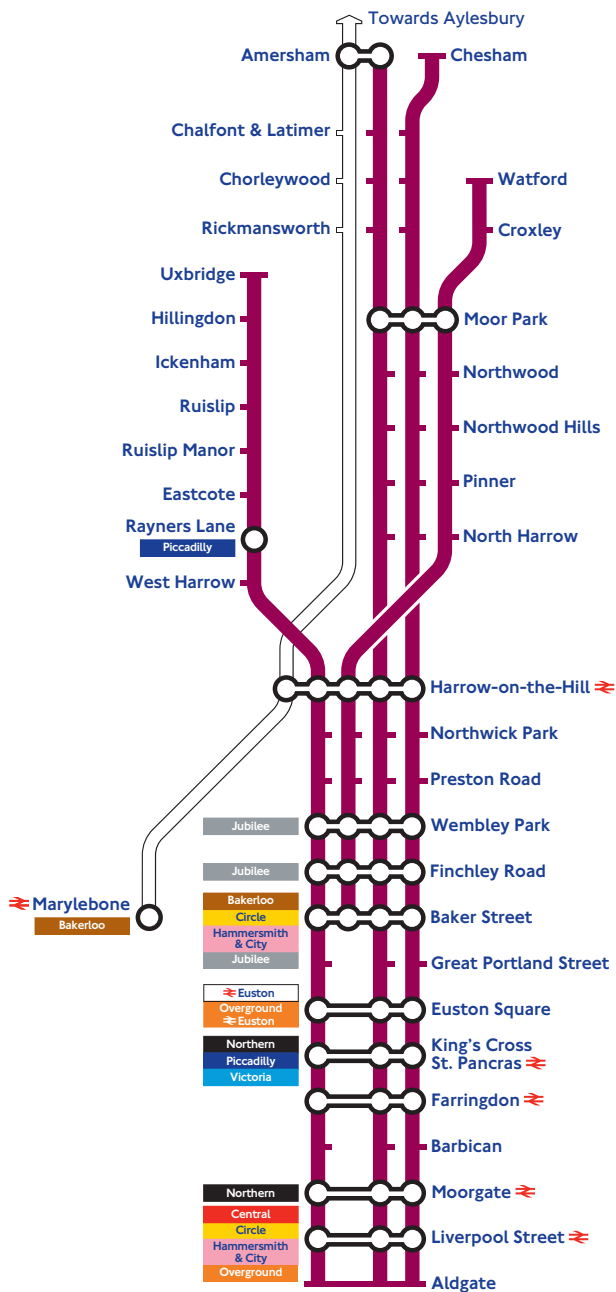

Metropolitan line service pattern during off-peak hours