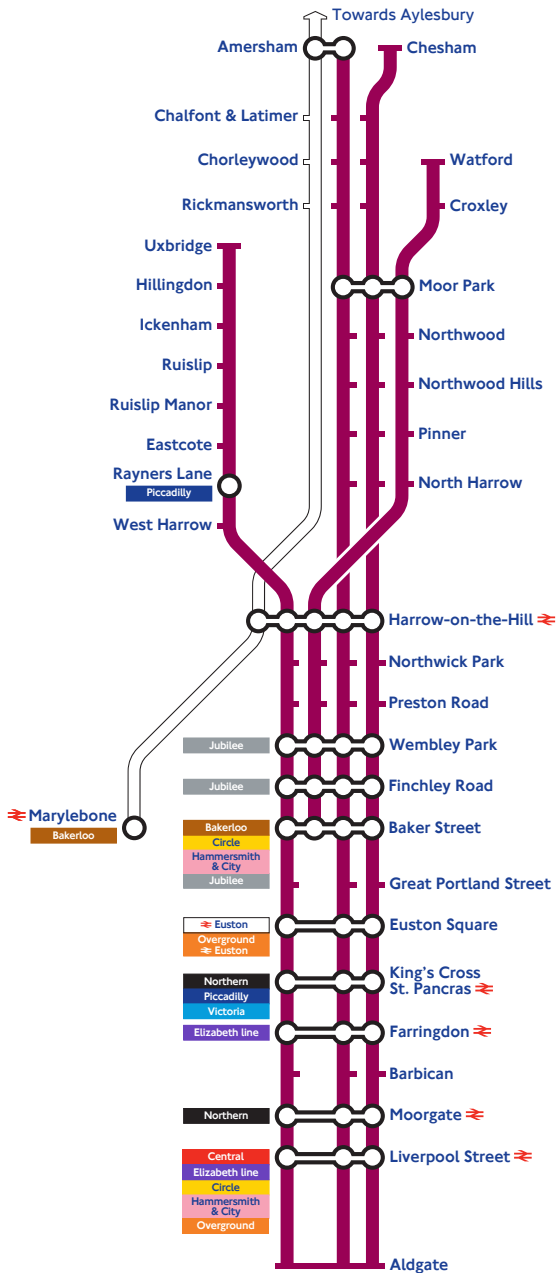

Tube guide

Including Chiltern Railways

From Monday 2 October 2023
until Sunday 7 January 2024

Metropolitan line frequencies during peak hours

- **Uxbridge – Baker Street**
every 5-10 minutes (some trains run non-stop between Harrow-on-the-Hill and Finchley Road during the morning peak).
Many trains continue to/start from Aldgate.
- **Watford – Baker Street**
every 6-10 minutes (some trains run non-stop between Harrow-on-the-Hill and Finchley Road during the morning peak, and between Wembley Park and Harrow-on-the-Hill during the evening peak). Some trains continue to/start from Aldgate.
- **Amersham and Chesham – Aldgate**
two trains per hour to and from Amersham and two trains per hour to and from Chesham.

All trains serve Harrow-on-the-Hill, however some trains do not serve all stations between Moor Park and Finchley Road.

Metropolitan line service pattern during off-peak hours

Accessibility information

Some stations on the Metropolitan line are accessed via stairs. If you require step-free access or have another accessibility requirement, there are a number of resources available to help you to plan an accessible journey.

The **Step-free Tube guide** shows all Tube, DLR and London Overground stations where it is possible to move from street to platform, or between platforms, without using stairs or escalators. It also shows the size of the gap between the train and the platform at these stations. This guide can be found at tfl.gov.uk/accessguides.