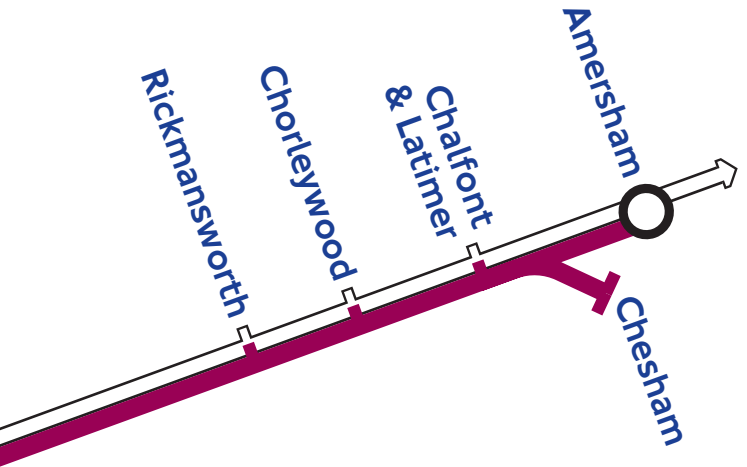

Tube guide

Including Chiltern Railways

From Sunday 12 September 2021

A leaf-fall timetable will operate between mid-October and late December.

Check for train times at tfl.gov.uk/ timetables, or speak to a member of staff.

All trains serve Harrow-on-the-Hill, however some trains do not serve all stations between Moor Park and Finchley Road.

Metropolitan line service pattern during off-peak hours

Accessibility information 𑂔