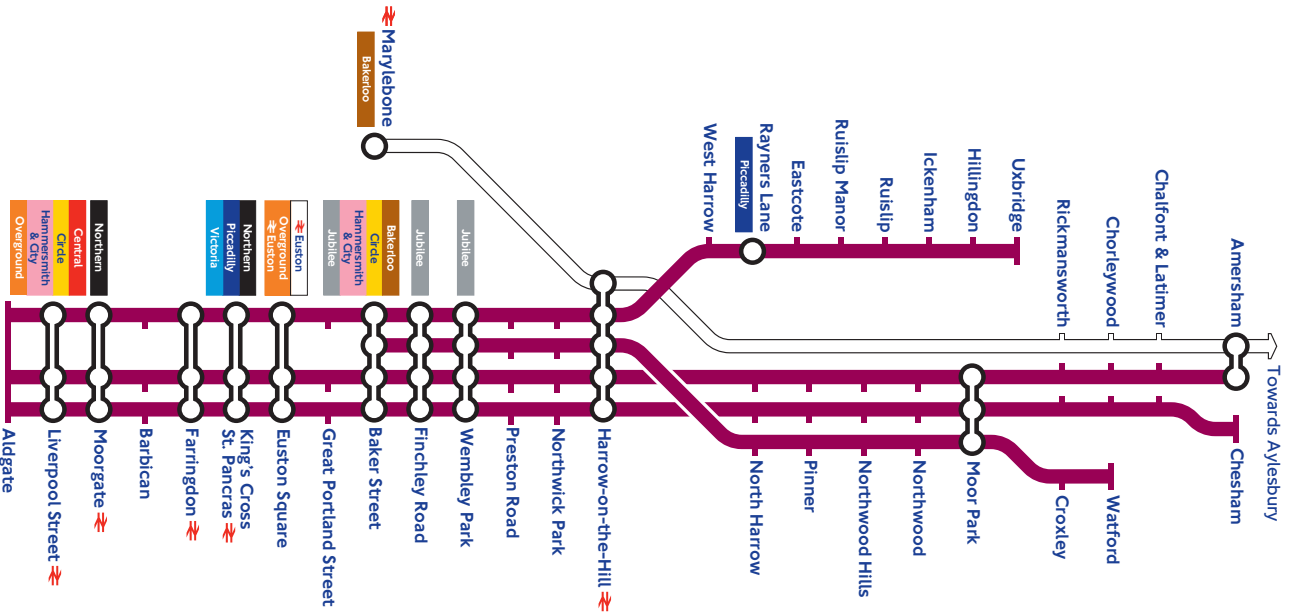

Tube guide

Including Chiltern Railways

From Sunday 12 September 2021

A leaf-fall timetable will operate between mid-October and late December.

Check for train times at tfl.gov.uk/ timetables, or speak to a member of staff.

Metropolitan line frequencies during peak hours

- **Uxbridge – Baker Street**
every 5-10 minutes (some trains run non-stop between Harrow-on-the-Hill and Finchley Road during the morning peak).
Many trains continue to/start from Aldgate.
- **Watford – Baker Street**
every 6-10 minutes (some trains run non-stop between Harrow-on-the-Hill and Finchley Road during the morning peak, and between Wembley Park and Harrow-on-the-Hill during the evening peak). Some trains continue to/start from Aldgate.
- **Amersham and Chesham – Aldgate**
two trains per hour to and from Amersham and two trains per hour to and from Chesham.

All trains serve Harrow-on-the-Hill, however some trains do not serve all stations between Moor Park and Finchley Road.

Metropolitan line service pattern during off-peak hours

Accessibility information 𑂔

The **Step-free Tube guide** shows all Tube, DLR and London Overground stations where it is possible to move from street to platform, or between platforms, without using stairs or escalators. It also shows the size of the gap between the train and the platform at these stations. This guide can be found at tfl.gov.uk/accessguides.