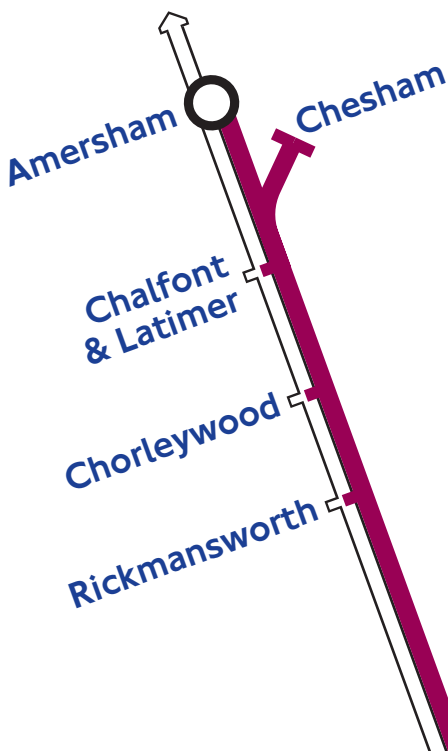

Tube guide

Including Chiltern Railways

From Monday 3 October until
Thursday 22 December 2022