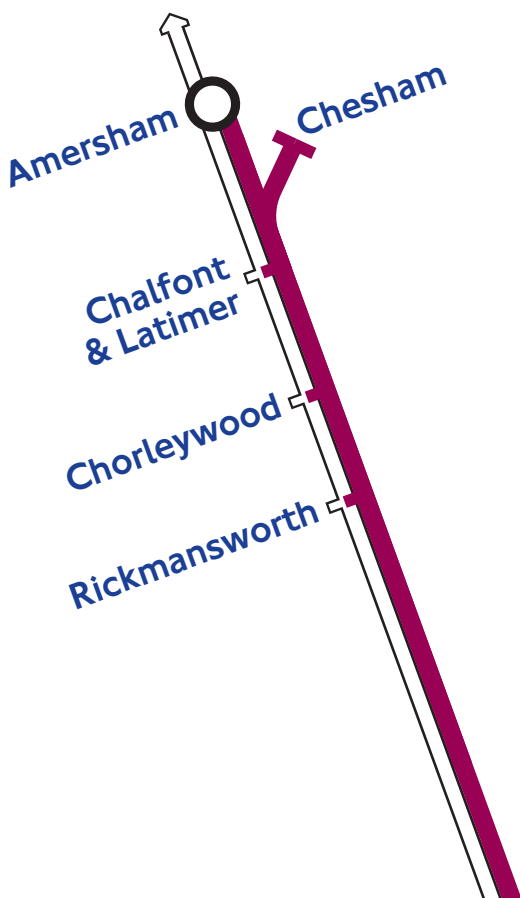

Tube guide

Including Chiltern Railways

From Monday 13 January 2025