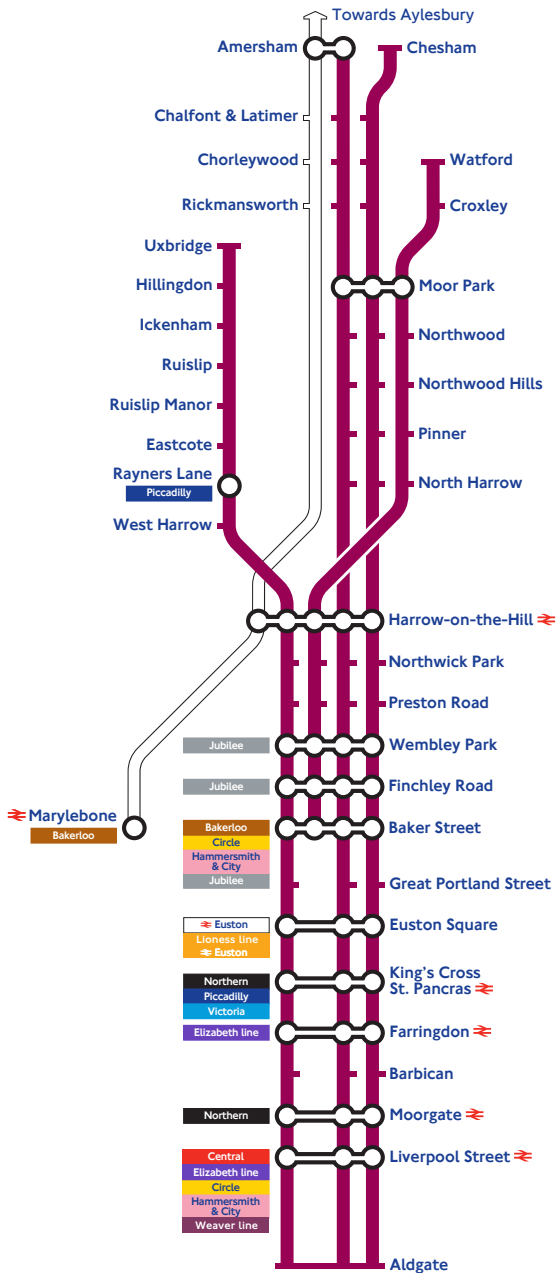

Metropolitan line service pattern during off-peak hours