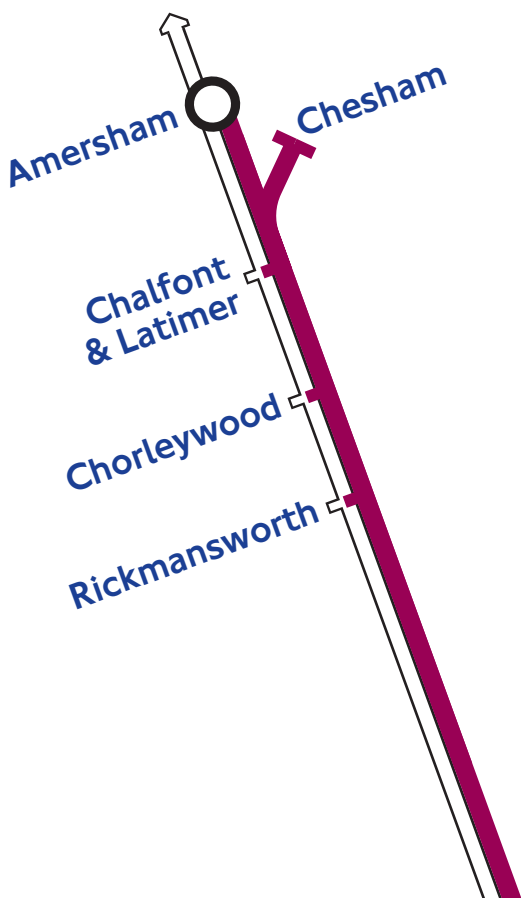

Tube guide

Including Chiltern Railways

From Monday 22 May 2023

Metropolitan line frequencies during peak hours

- **Uxbridge – Baker Street**
every 5-10 minutes (some trains run non-stop between Harrow-on-the-Hill and Finchley Road during the morning peak).
Many trains continue to/start from Aldgate.
- **Watford – Baker Street**
every 6-10 minutes (some trains run non-stop between Harrow-on-the-Hill and Finchley Road during the morning peak, and between Wembley Park and Harrow-on-the-Hill during the evening peak). Some trains continue to/start from Aldgate.
- **Amersham and Chesham – Aldgate**
two trains per hour to and from Amersham and two trains per hour to and from Chesham.

All trains serve Harrow-on-the-Hill, however some trains do not serve all stations between Moor Park and Finchley Road.

Metropolitan line service pattern during off-peak hours

Accessibility information

Some stations on the Metropolitan line are accessed via stairs. If you require step-free access or have another accessibility requirement, there are a number of resources available to help you to plan an accessible journey.