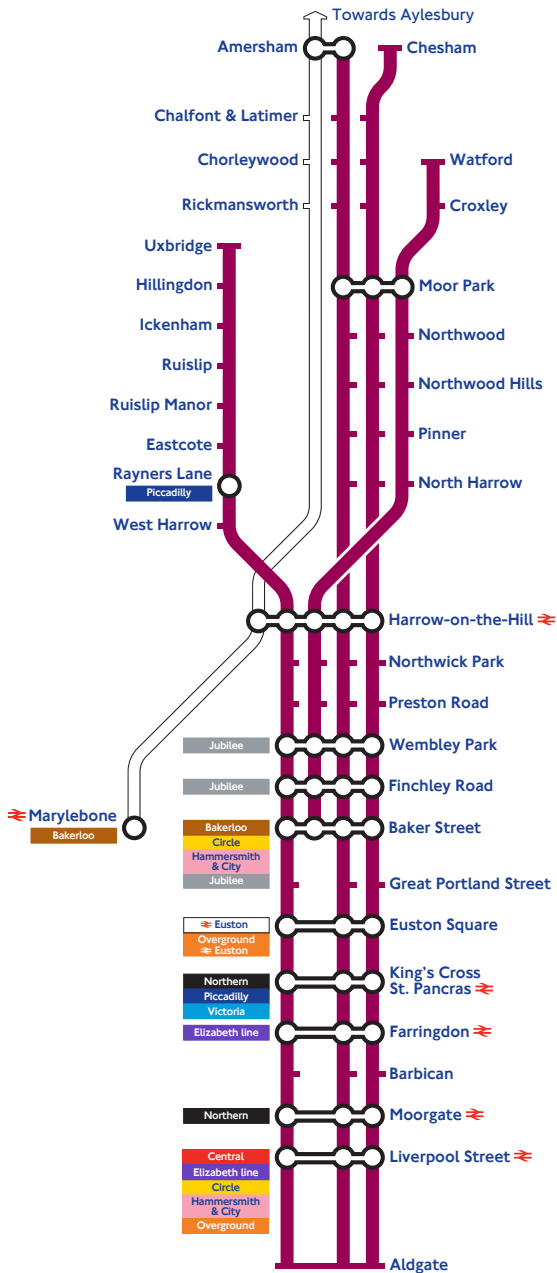

Tube guide

Including Chiltern Railways

From Monday 22 May 2023

Metropolitan line frequencies during peak hours

- **Uxbridge – Baker Street**
every 5-10 minutes (some trains run non-stop between Harrow-on-the-Hill and Finchley Road during the morning peak).
Many trains continue to/start from Aldgate.
- **Watford – Baker Street**
every 6-10 minutes (some trains run non-stop between Harrow-on-the-Hill and Finchley Road during the morning peak, and between Wembley Park and Harrow-on-the-Hill during the evening peak). Some trains continue to/start from Aldgate.
- **Amersham and Chesham – Aldgate**
two trains per hour to and from Amersham and two trains per hour to and from Chesham.

All trains serve Harrow-on-the-Hill, however some trains do not serve all stations between Moor Park and Finchley Road.

Metropolitan line service pattern during off-peak hours

Accessibility information

Some stations on the Metropolitan line are accessed via stairs. If you require step-free access or have another accessibility requirement, there are a number of resources available to help you to plan an accessible journey.

The **Step-free Tube guide** shows all Tube, DLR and London Overground stations where it is possible to move from street to platform, or between platforms, without using stairs or escalators. It also shows the size of the gap between the train and the platform at these stations. This guide can be found at tfl.gov.uk/accessguides.